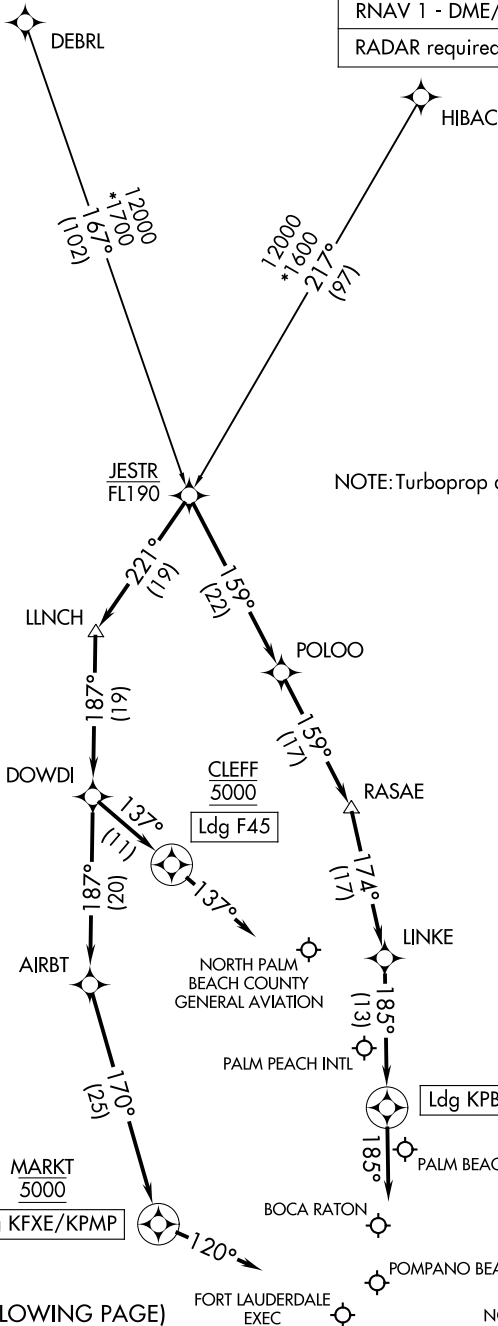

# JESTR ONE ARRIVAL (RNAV)

WEST PALM BEACH, FLORIDA

PALM BEACH APP CON  
 124.6 317.4  
 FXE ATIS  
 119.85  
 PBI D-ATIS  
 123.75  
 PMP ATIS  
 120.55

RNAV 1 - DME/DME/IRU or GPS.

RADAR required.

NOTE: Turboprop aircraft only.

(NARRATIVE ON FOLLOWING PAGE)

NOTE: Chart not to scale.

# JESTR ONE ARRIVAL (RNAV)

WEST PALM BEACH, FLORIDA