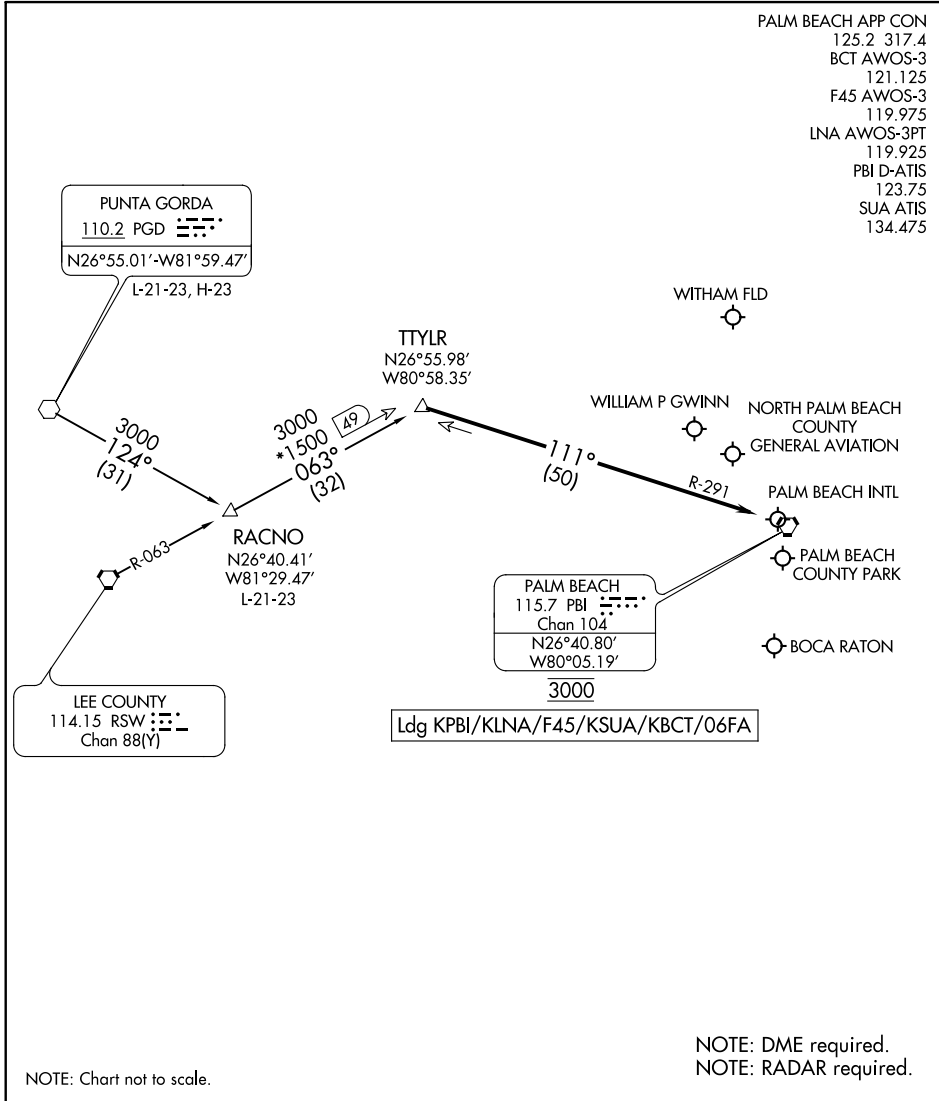

# TTYLR TWO ARRIVAL

WEST PALM BEACH, FLORIDA

- PALM BEACH APP CON 125.2 317.4
- BCT AWOS-3 121.125
- F45 AWOS-3 119.975
- LNA AWOS-3PT 119.925
- PBI D-ATIS 123.75
- SUA ATIS 134.475

SE-3, 19 MAY 2022 to 16 JUN 2022

## ARRIVAL ROUTE DESCRIPTION

PUNTA GORDA TRANSITION (PGD.TTYLR2): From over PGD VOR on PGD R-124 to RACNO, then on RSW R-063 to TTYLR

RACNO TRANSITION (RACNO.TTYLR2): From over RACNO on RSW R-063 to TTYLR.

LANDING ALL AIRPORTS: From TTYLR on PALM BEACH VORTAC (PBI) R-291 to cross PBI VORTAC at 3000. Expect RADAR vectors.

# TTYLR TWO ARRIVAL

WEST PALM BEACH, FLORIDA