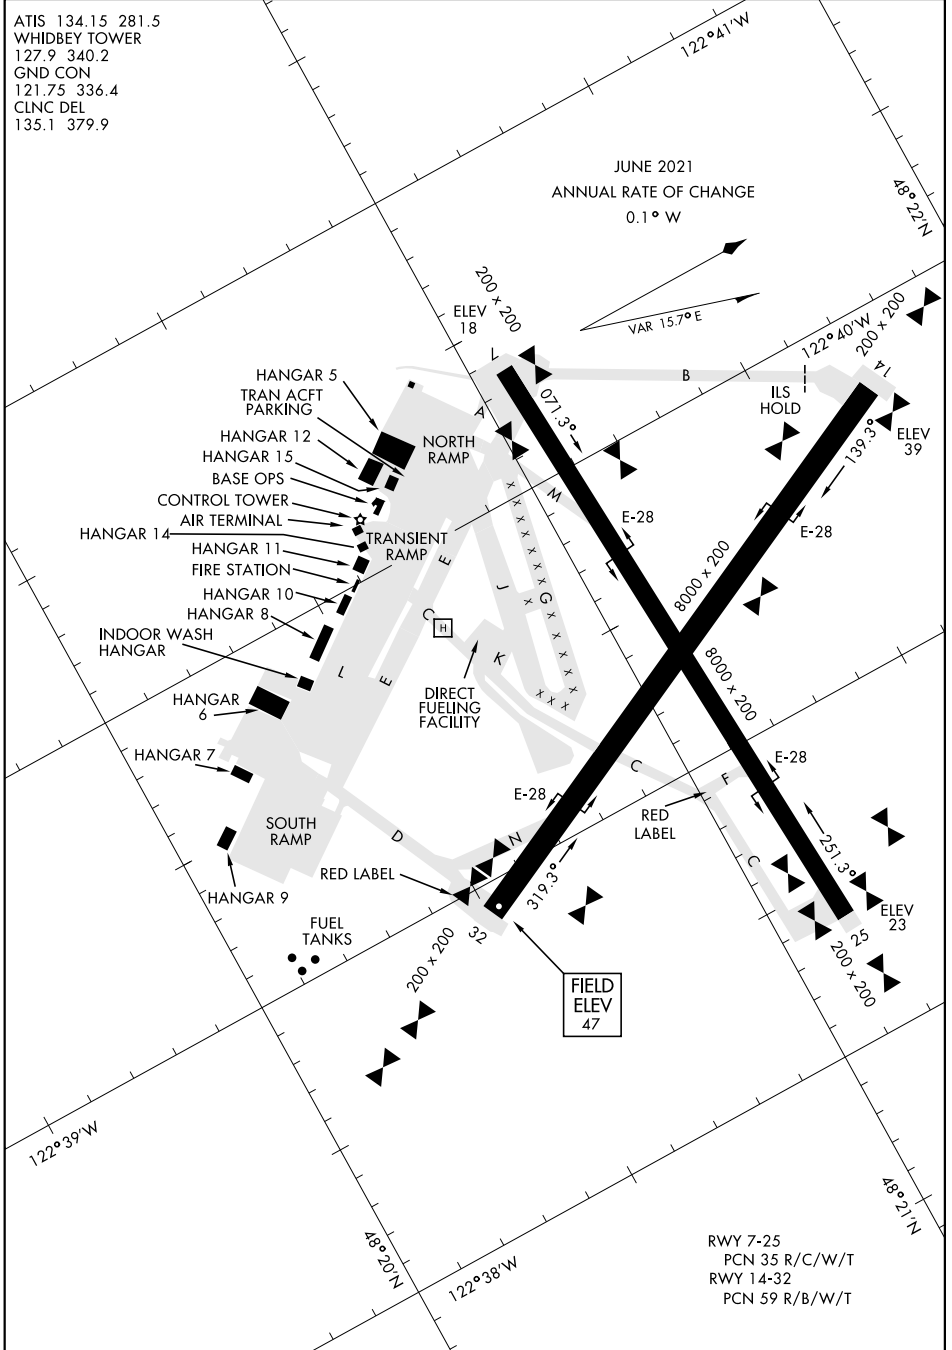

21168

AIRPORT DIAGRAM

AL-451 [USN]

WHIDBEY ISLAND NAS (AULT FLD) (KNUW)

OAK HARBOR, WASHINGTON

ATIS 134.15 281.5
 WHIDBEY TOWER
 127.9 340.2
 GND CON
 121.75 336.4
 CLNC DEL
 135.1 379.9

JUNE 2021
 ANNUAL RATE OF CHANGE
 0.1° W

NW-1, 19 MAY 2022 to 16 JUN 2022

NW-1, 19 MAY 2022 to 16 JUN 2022

RWY 7-25
 PCN 35 R/C/W/T
 RWY 14-32
 PCN 59 R/B/W/T

AIRPORT DIAGRAM

OAK HARBOR, WASHINGTON
WHIDBEY ISLAND NAS (AULT FLD) (KNUW)