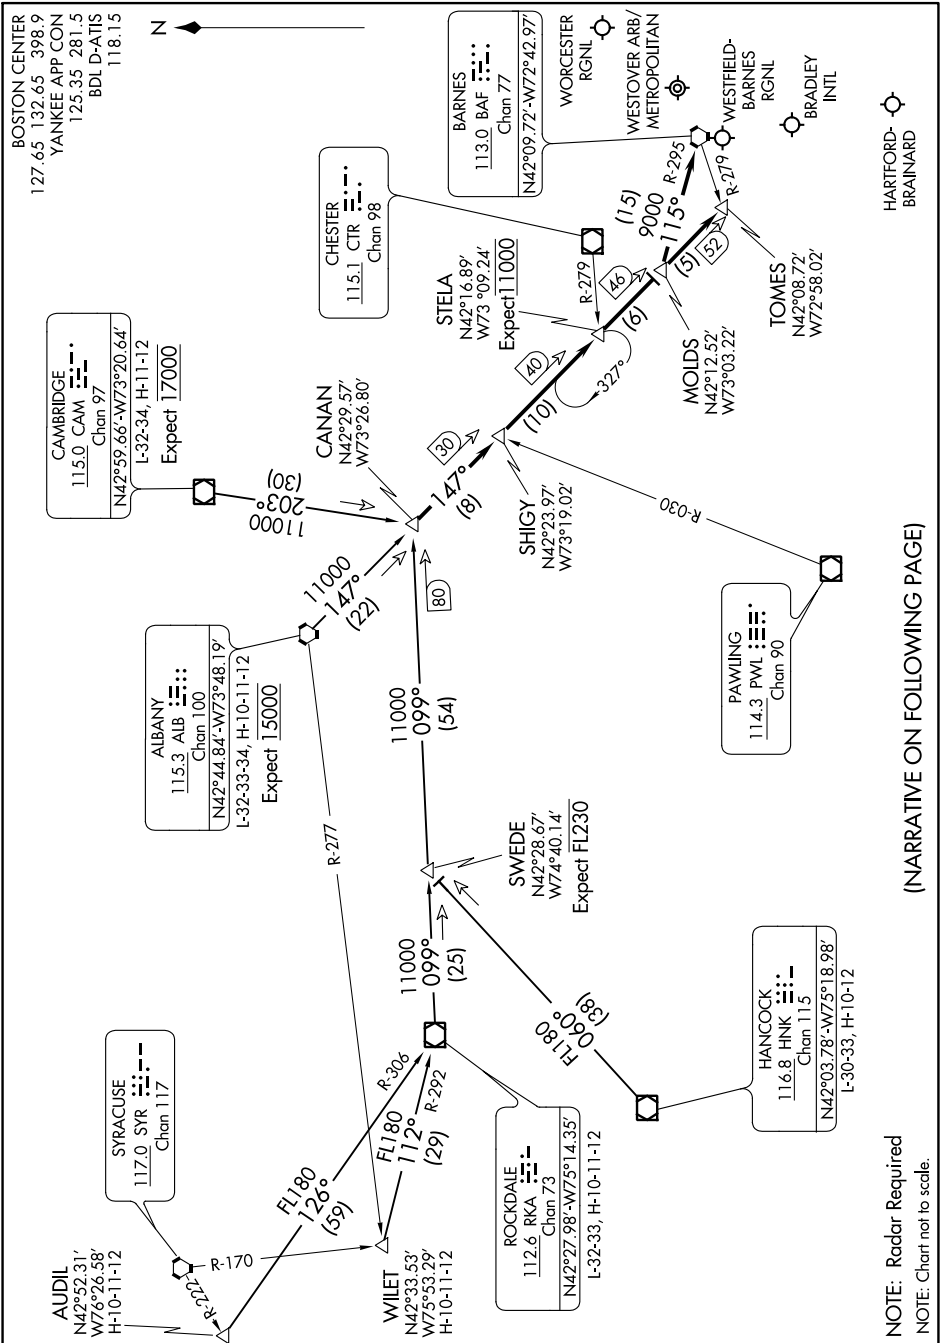

# STELA ONE ARRIVAL

WINDSOR LOCKS, CONNECTICUT

NE-1, 19 MAY 2022 to 16 JUN 2022

(NARRATIVE ON FOLLOWING PAGE)

NE-1, 19 MAY 2022 to 16 JUN 2022

# STELA ONE ARRIVAL

(STELA.STELA1) 31MAY12

WINDSOR LOCKS, CONNECTICUT

NOTE: Radar Required  
NOTE: Chart not to scale.