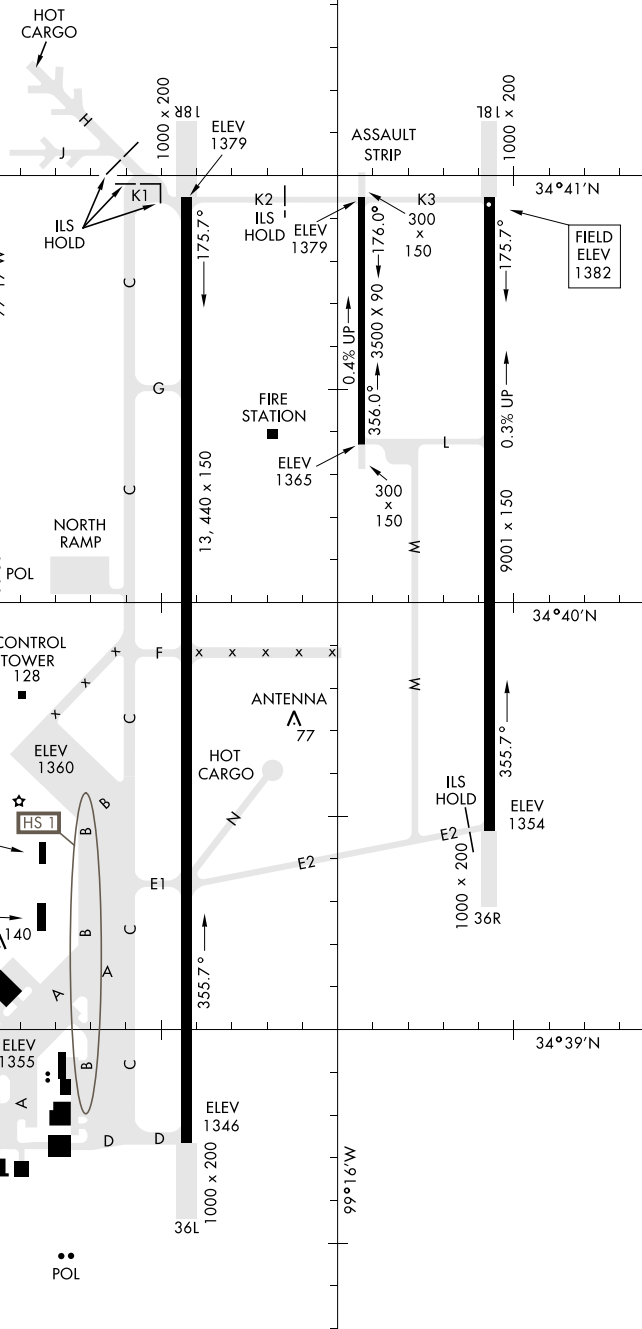

AIRPORT DIAGRAM

AL-482 [USAF]

ALTUS AFB (KLTS)

ALTUS, OKLAHOMA

ATIS ★ 109.8 273.5
 TOWER ★
 119.65 254.4
 GND CON
 121.85 275.8
 CLNC DEL
 120.65 284.7

MAY 2022
 ANNUAL RATE OF CHANGE
 0.1° W

FIELD ELEV 1382

RWY 18R-36L
 PCN 61 R/B/W/T
 RWY 18L-36R
 PCN 32 R/B/W/T
 ASSAULT STRIP 176°-356°
 PCN 121 R/B/W/T

AIRPORT DIAGRAM

ALTUS, OKLAHOMA

ALTUS AFB (KLTS)

SC-1, 19 MAY 2022 to 16 JUN 2022

SC-1, 19 MAY 2022 to 16 JUN 2022