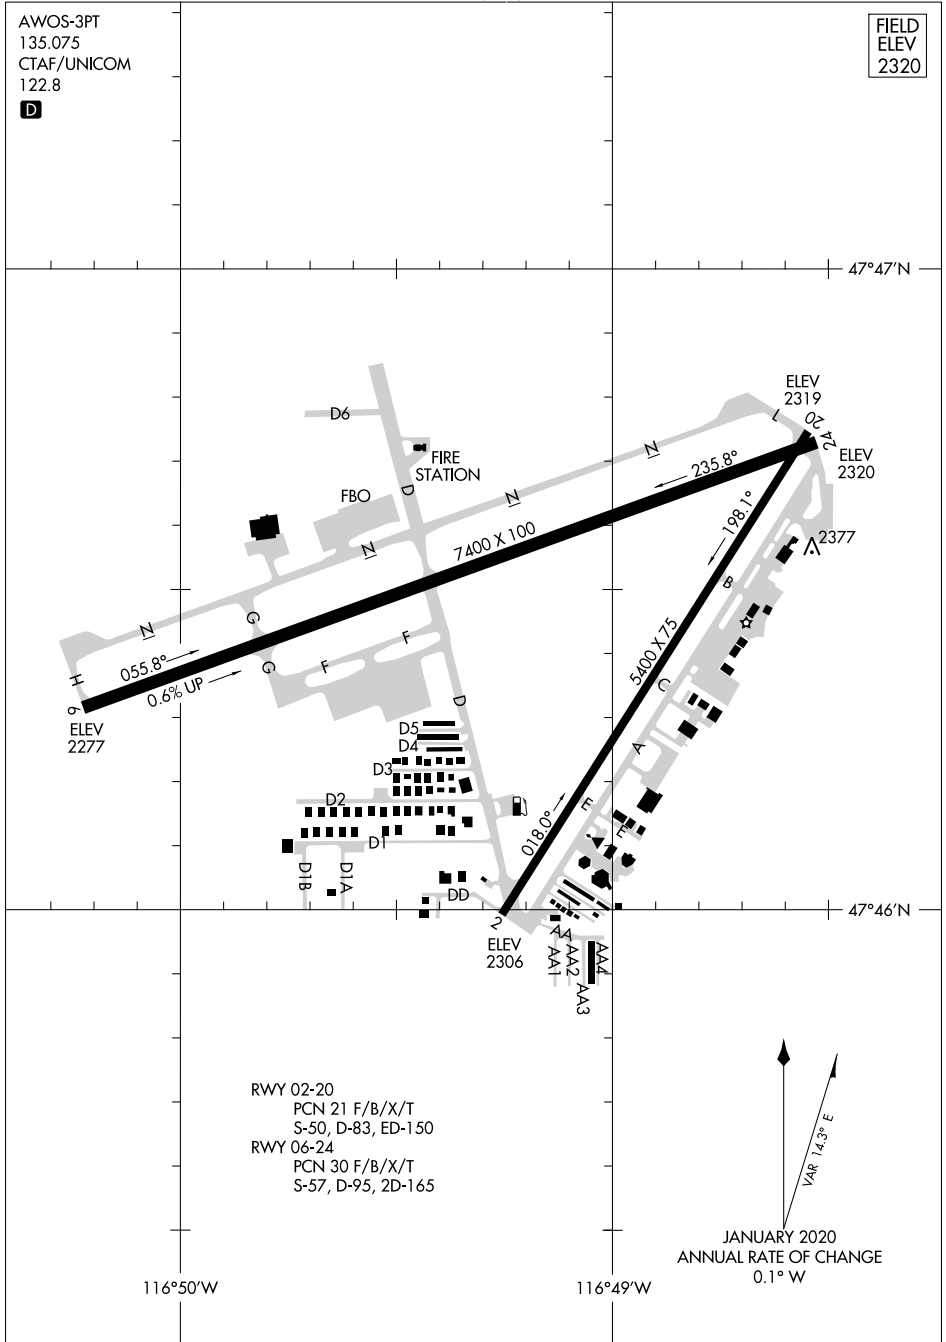

AWOS-3PT
 135.075
 CTAF/UNICOM
 122.8
D

FIELD
 ELEV
 2320

NW-1, 19 MAY 2022 to 16 JUN 2022

NW-1, 19 MAY 2022 to 16 JUN 2022

RWY 02-20
 PCN 21 F/B/X/T
 S-50, D-83, ED-150
 RWY 06-24
 PCN 30 F/B/X/T
 S-57, D-95, 2D-165

VAR 14.3° E
 JANUARY 2020
 ANNUAL RATE OF CHANGE
 0.1° W