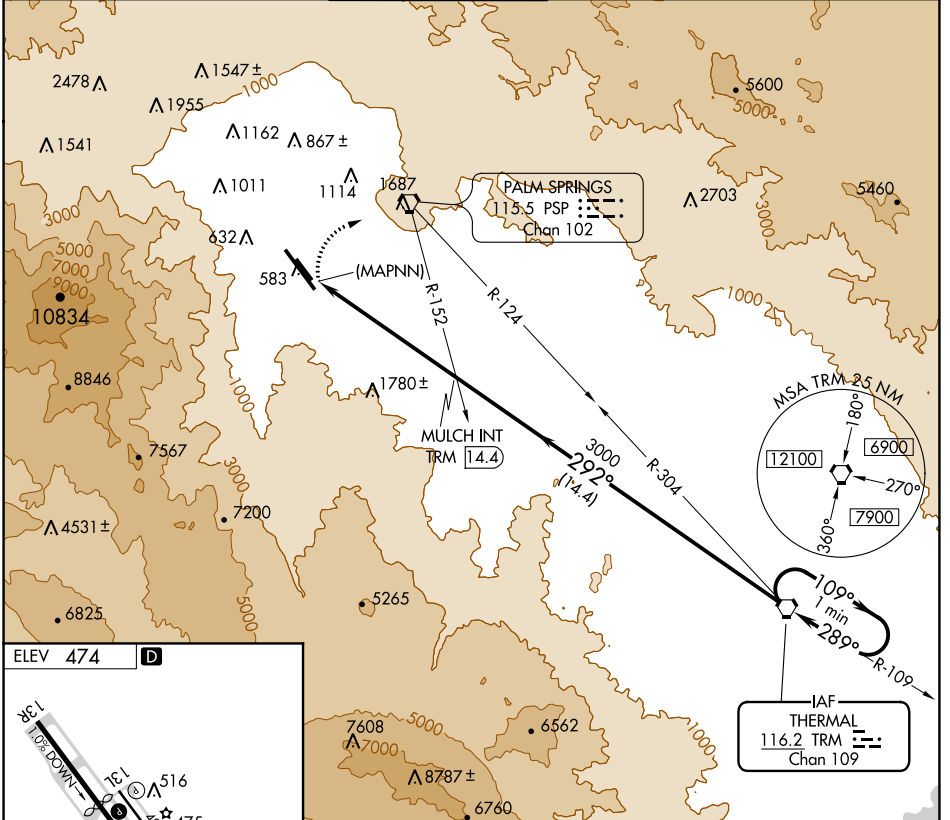

VORTAC TRM 116.2 Chan 109	APP CRS 292°	Rwy Idg TDZE Apt Elev	N/A N/A 474
---	------------------------	-----------------------------	--

VOR or GPS-B

PALM SPRINGS INTL (PSP)

⚠ Circling not authorized southwest of Rwy 13R-31L. **MISSED APPROACH:** Climbing right turn to 4000 direct PSP VORTAC then via PSP R-124 and TRM R-304 to TRM VORTAC and hold.

ATIS 124.65	SOCAL APP CON* 126.7 370.95 135.275 251.1	PALM SPRINGS TOWER* 119.7 (CTAF) 0 377.05	GND CON 121.9	CLNC DEL 128.35	UNICOM 122.95
-----------------------	---	--	-------------------------	---------------------------	-------------------------

FAF to MAP 6 NM					
Knots	60	90	120	150	180
Min:Sec	6:00	4:00	3:00	2:24	2:00

CATEGORY	A	B	C	D
CIRCLING	2300-1¼ 1826 (1900-1¼)	2300-1½ 1826 (1900-1½)	2300-3 1826 (1900-3)	

SW-3, 19 MAY 2022 to 16 JUN 2022

SW-3, 19 MAY 2022 to 16 JUN 2022