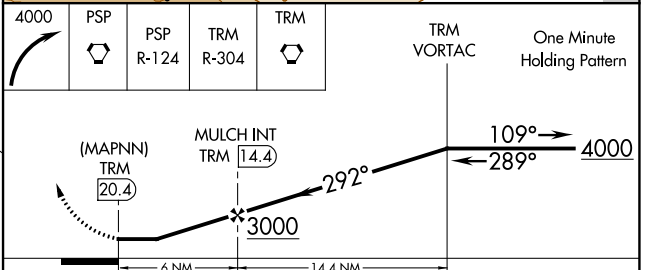

VORTAC TRM 116.2 Chan 109	APP CRS 292°	Rwy Idg TDZE Apt Elev	N/A N/A 474
---	------------------------	-----------------------------	--

VOR or GPS-B

PALM SPRINGS INTL (PSP)

⚠ Circling not authorized southwest of Rwy 13R-31L. **MISSED APPROACH:** Climbing right turn to 4000 direct PSP VORTAC then via PSP R-124 and TRM R-304 to TRM VORTAC and hold.

ATIS 124.65	SOCAL APP CON* 126.7 370.95 135.275 251.1	PALM SPRINGS TOWER* 119.7 (CTAF) 0 377.05	GND CON 121.9	CLNC DEL 128.35	UNICOM 122.95
-----------------------	---	--	-------------------------	---------------------------	-------------------------

FAF to MAP 6 NM					
Knots	60	90	120	150	180
Min:Sec	6:00	4:00	3:00	2:24	2:00

CATEGORY	A	B	C	D
CIRCLING	2300-1¼ 1826 (1900-1¼)	2300-1½ 1826 (1900-1½)	2300-3 1826 (1900-3)	

SW-3, 19 MAY 2022 to 16 JUN 2022