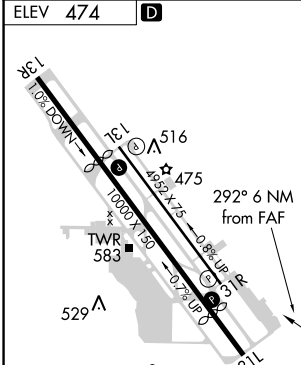

VORTAC TRM 116.2 Chan 109	APP CRS 292°	Rwy Idg TDZE Apt Elev	N/A N/A 474
---	------------------------	-----------------------------	--

VOR or GPS-B

PALM SPRINGS INTL (PSP)

⚠ Circling not authorized southwest of Rwy 13R-31L. **MISSED APPROACH:** Climbing right turn to 4000 direct PSP VORTAC then via PSP R-124 and TRM R-304 to TRM VORTAC and hold.

FAF to MAP 6 NM					
Knots	60	90	120	150	180
Min:Sec	6:00	4:00	3:00	2:24	2:00

CATEGORY	A	B	C	D
CIRCLING	2300-1¼ 1826 (1900-1¼)	2300-1½ 1826 (1900-1½)	2300-3 1826 (1900-3)	

SW-3, 19 MAY 2022 to 16 JUN 2022