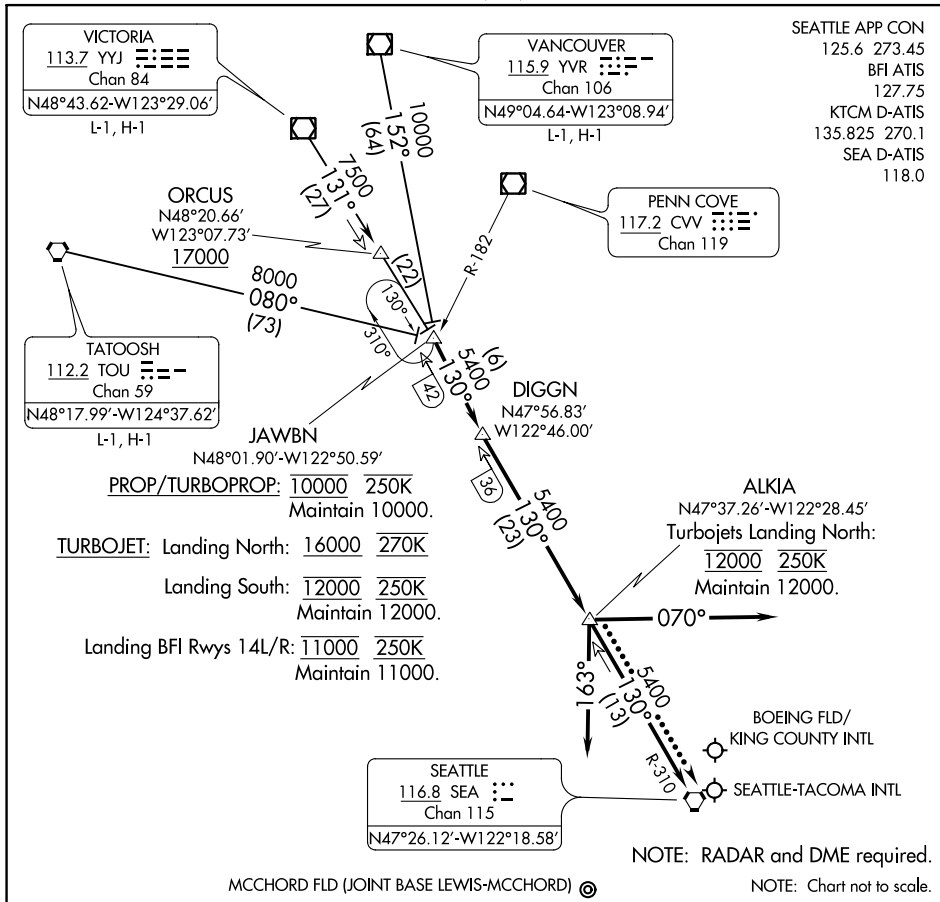

JAWBN SIX ARRIVAL

AL-582 (FAA)

SEATTLE, WASHINGTON

NW-1, 19 MAY 2022 to 16 JUN 2022

NW-1, 19 MAY 2022 to 16 JUN 2022

ARRIVAL ROUTE DESCRIPTION

TATOOSH TRANSITION (TOU.JAWBN6): From over TOU VORTAC on TOU R-080 to JAWBN. Thence . . .

VANCOUVER TRANSITION (YVR.JAWBN6): From over YVR VOR/DME on YVR R-152 to JAWBN. Thence . . .

VICTORIA TRANSITION (YYJ.JAWBN6): From over YYJ VOR/DME on YYJ R-131 to JAWBN. Thence . . .

. . . from over JAWBN on SEA R-310 to DIGGN then on SEA R-310 to ALKIA thence . . .

LANDING SOUTH: depart ALKIA heading 070° for vectors to final approach course.

LANDING NORTH: depart ALKIA heading 163° for vectors to final approach course.

LANDING MCCORD FLD: depart ALKIA proceed direct SEA VORTAC.

LOST COMMUNICATIONS: After ALKIA, proceed direct SEA VORTAC.