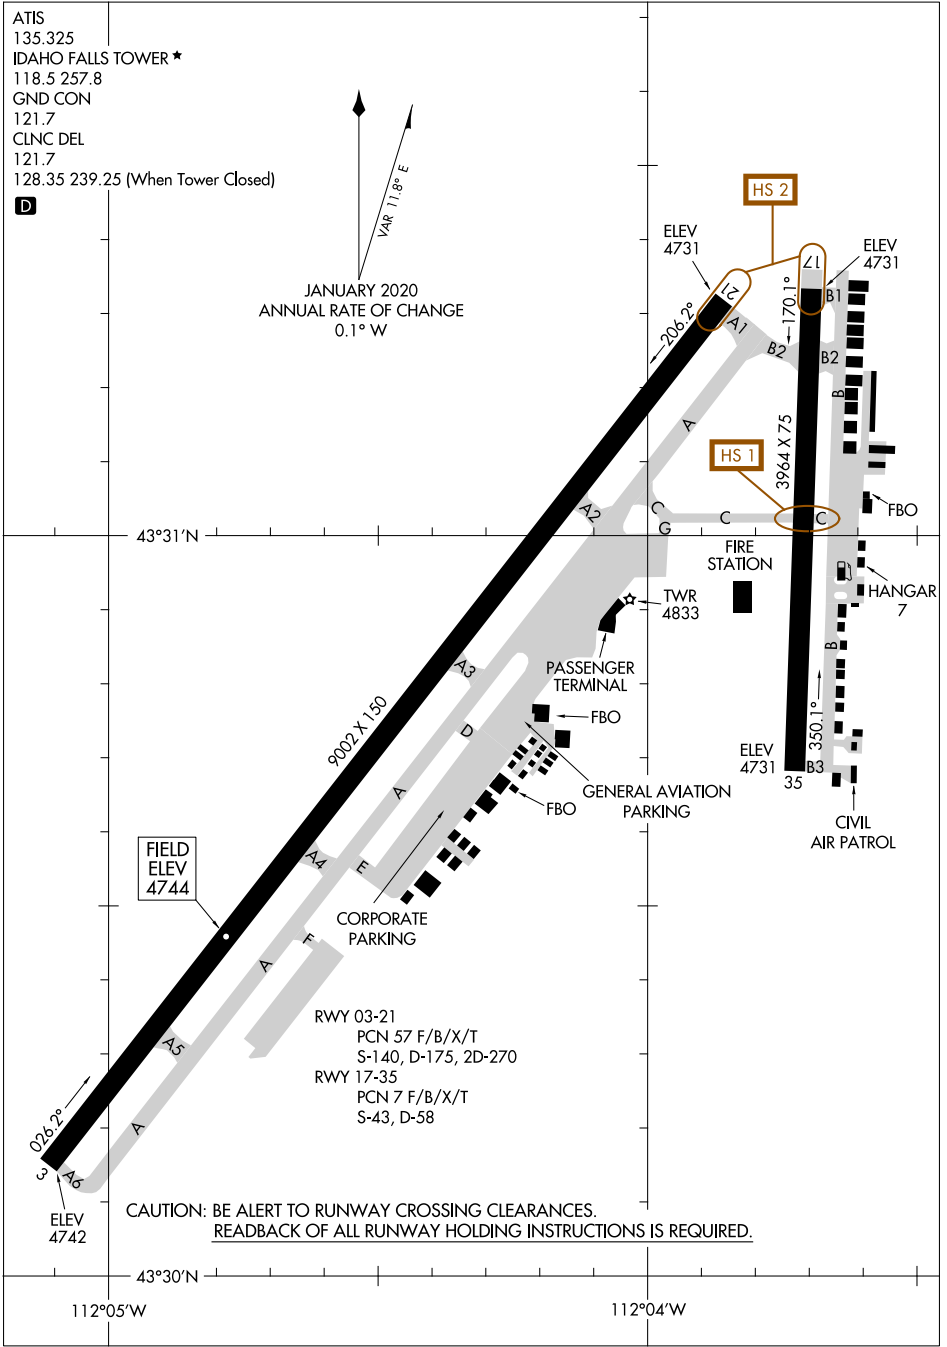

AL-590 (FAA)

ATIS
135.325
IDAHO FALLS TOWER ★
118.5 257.8
GND CON
121.7
CLNC DEL
121.7
128.35 239.25 (When Tower Closed)

D

VAR 118° E
JANUARY 2020
ANNUAL RATE OF CHANGE
0.1° W

NW-1, 19 MAY 2022 to 16 JUN 2022

NW-1, 19 MAY 2022 to 16 JUN 2022