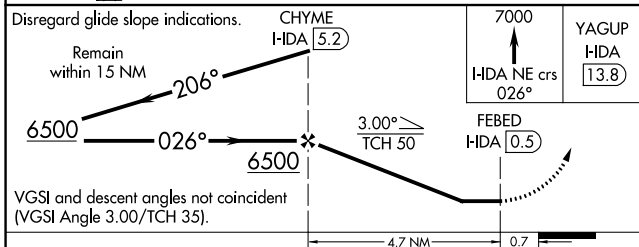

LOC/DME I-HDA 111.1 Chan 48	APP CRS 026°	Rwy Idg TDZE Apt Elev	9002 4744 4744

LOC BC RWY 3

IDAHO FALLS RGNL (IDA)

DME required.

MISSED APPROACH: Climb to 7000 on I-HDA localizer NE course 026° to YAGUP/I-HDA 13.8 DME and hold.

ATIS 135.325	SALT LAKE CENTER 128.35 239.25	IDAHO FALLS TOWER * 118.5 (CTAF) 0 257.8	GND CON 121.7	CLNC DEL 121.7	GCO 121.725	UNICOM 122.95

CATEGORY	A	B	C	D	E
S-LOC 3	5080-1 336 (400-1)				
CIRCLING	5200-1 456 (500-1)	5300-1 556 (600-1)	5400-1 ¼ 656 (700-1 ¼)	5420-2 ¼ 676 (700-2 ¼)	5420-2 ½ 676 (700-2 ½)

NW-1, 19 MAY 2022 to 16 JUN 2022

NW-1, 19 MAY 2022 to 16 JUN 2022