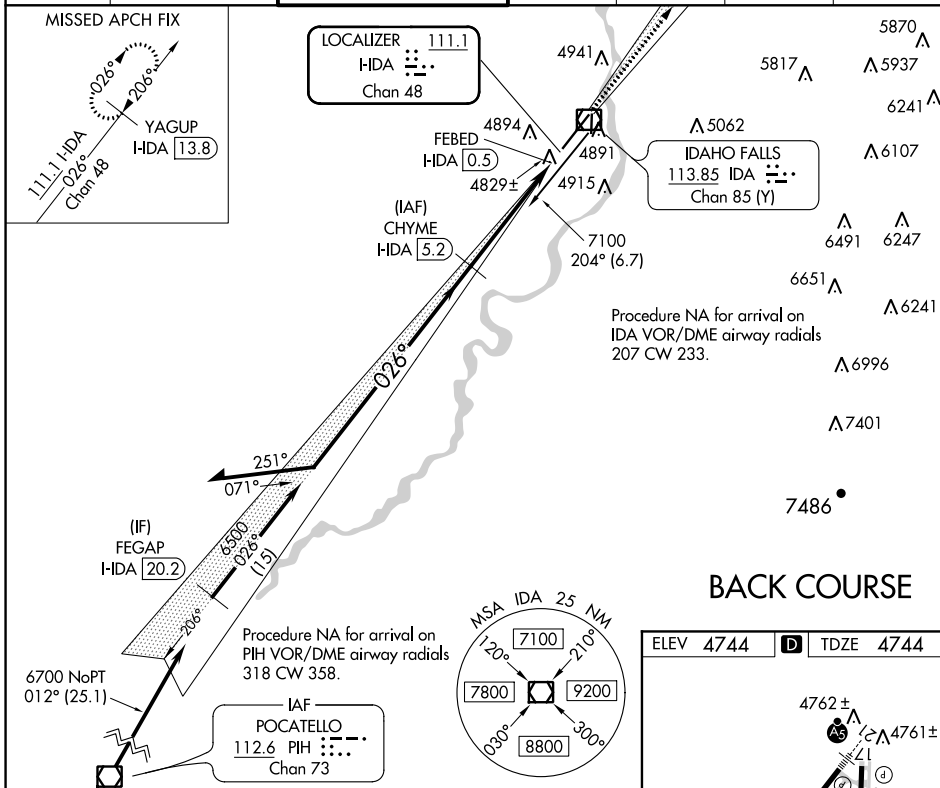

LOC/DME I-HDA 111.1 Chan 48	APP CRS 026°	Rwy Idg TDZE Apt Elev	9002 4744 4744
--	------------------------	-----------------------------	---

LOC BC RWY 3

IDAHO FALLS RGNL (IDA)

DME required.

MISSED APPROACH: Climb to 7000 on I-HDA localizer NE course 026° to YAGUP/I-HDA 13.8 DME and hold.

ATIS 135.325	SALT LAKE CENTER 128.35 239.25	IDAHO FALLS TOWER * 118.5 (CTAF) 0 257.8	GND CON 121.7	CLNC DEL 121.7	GCO 121.725	UNICOM 122.95
------------------------	--	--	-------------------------	--------------------------	-----------------------	-------------------------

CATEGORY	A	B	C	D	E
S-LOC 3	5080-1 336 (400-1)				
CIRCLING	5200-1 456 (500-1)	5300-1 556 (600-1)	5400-1 ¼ 656 (700-1 ¼)	5420-2 ¼ 676 (700-2 ¼)	5420-2 ½ 676 (700-2 ½)

NW-1, 19 MAY 2022 to 16 JUN 2022

NW-1, 19 MAY 2022 to 16 JUN 2022