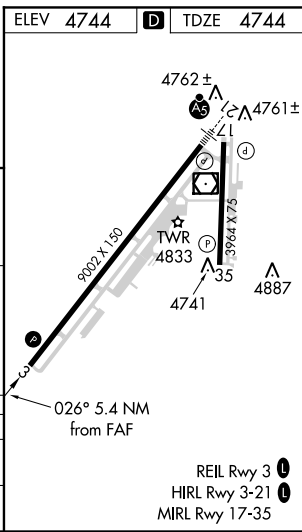

LOC/DME I-HDA 111.1 Chan 48	APP CRS 026°	Rwy Idg TDZE Apt Elev	9002 4744 4744
--	------------------------	-----------------------------	---

LOC BC RWY 3

IDAHO FALLS RGNL (IDA)

DME required.

MISSED APPROACH: Climb to 7000 on I-HDA localizer NE course 026° to YAGUP/I-HDA 13.8 DME and hold.

CATEGORY	A	B	C	D	E
S-LOC 3	5080-1 336 (400-1)				
CIRCLING	5200-1 456 (500-1)	5300-1 556 (600-1)	5400-1 ¼ 656 (700-1 ¼)	5420-2 ¼ 676 (700-2 ¼)	5420-2 ½ 676 (700-2 ½)

NW-1, 19 MAY 2022 to 16 JUN 2022

NW-1, 19 MAY 2022 to 16 JUN 2022