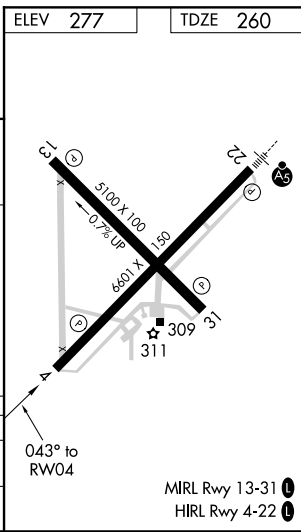

# RNAV (GPS) RWY 4

SOUTH ARKANSAS RGNL AT GOODWIN FLD (ELD)

RNP APCH.

▼ Straight-in Rwy 4 NA at night, Circling Rwy 4, 13, 31 NA at night.  
Rwy 4 helicopter visibility below 1 SM NA.

MISSED APPROACH: Climb to 2000  
direct UMUDY and hold.

ASOS  
**118.325**

FORT WORTH CENTER  
**128.2 269.1**

UNICOM  
**123.0 (CTAF) 0**

CATEGORY	A	B	C	D
RNAV MDA	680-1	420 (500-1)	680-1¼	420 (500-1¼)
CIRCLING	740-1	463 (500-1)	920-1¼ 643 (700-1¾)	920-2 643 (700-2)