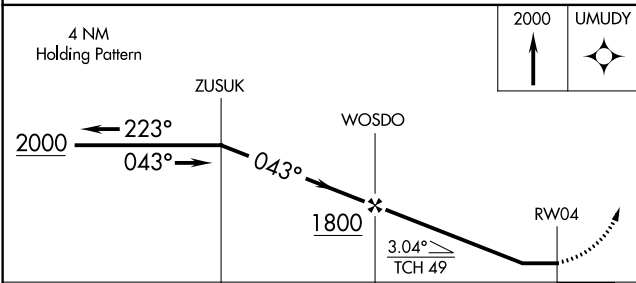

# RNAV (GPS) RWY 4

SOUTH ARKANSAS RGNL AT GOODWIN FLD (ELD)

RNP APCH.

▼ Straight-in Rwy 4 NA at night, Circling Rwy 4, 13, 31 NA at night.  
Rwy 4 helicopter visibility below 1 SM NA.

MISSED APPROACH: Climb to 2000  
direct UMUDY and hold.

ASOS  
**118.325**

FORT WORTH CENTER  
**128.2 269.1**

UNICOM  
**123.0 (CTAF) 0**

CATEGORY	A	B	C	D
RNAV MDA	680-1	420 (500-1)	680-1¼	420 (500-1¼)
CIRCLING	740-1	463 (500-1)	920-1¼ 643 (700-1¾)	920-2 643 (700-2)