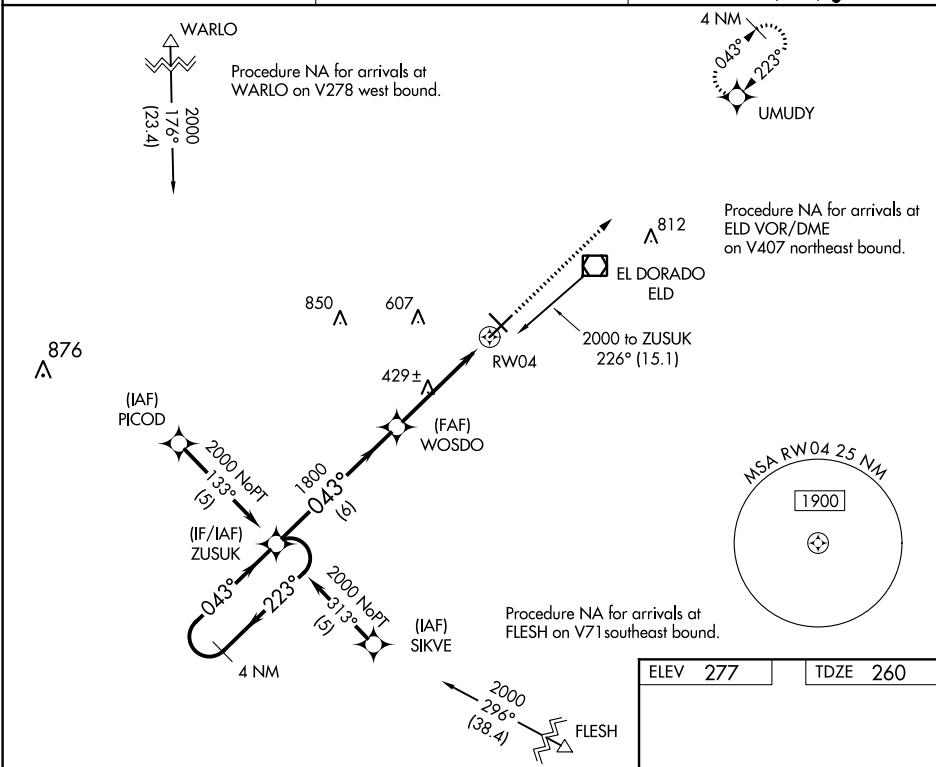

APP CRS <b>043°</b>	Rwy Idg <b>6601</b>
	TDZE <b>260</b>
	Apt Elev <b>277</b>

# RNAV (GPS) RWY 4

SOUTH ARKANSAS RGNL AT GOODWIN FLD (ELD)

RNP APCH.

▼ Straight-in Rwy 4 NA at night, Circling Rwy 4, 13, 31 NA at night.  
Rwy 4 helicopter visibility below 1 SM NA.

MISSED APPROACH: Climb to 2000  
direct UMUDY and hold.

ASOS  
**118.325**

FORT WORTH CENTER  
**128.2 269.1**

UNICOM  
**123.0 (CTAF) 0**

CATEGORY	A	B	C	D
RNAV MDA	680-1	420 (500-1)	680-1¼	420 (500-1¼)
CIRCLING	740-1	463 (500-1)	920-1¼ 643 (700-1¾)	920-2 643 (700-2)