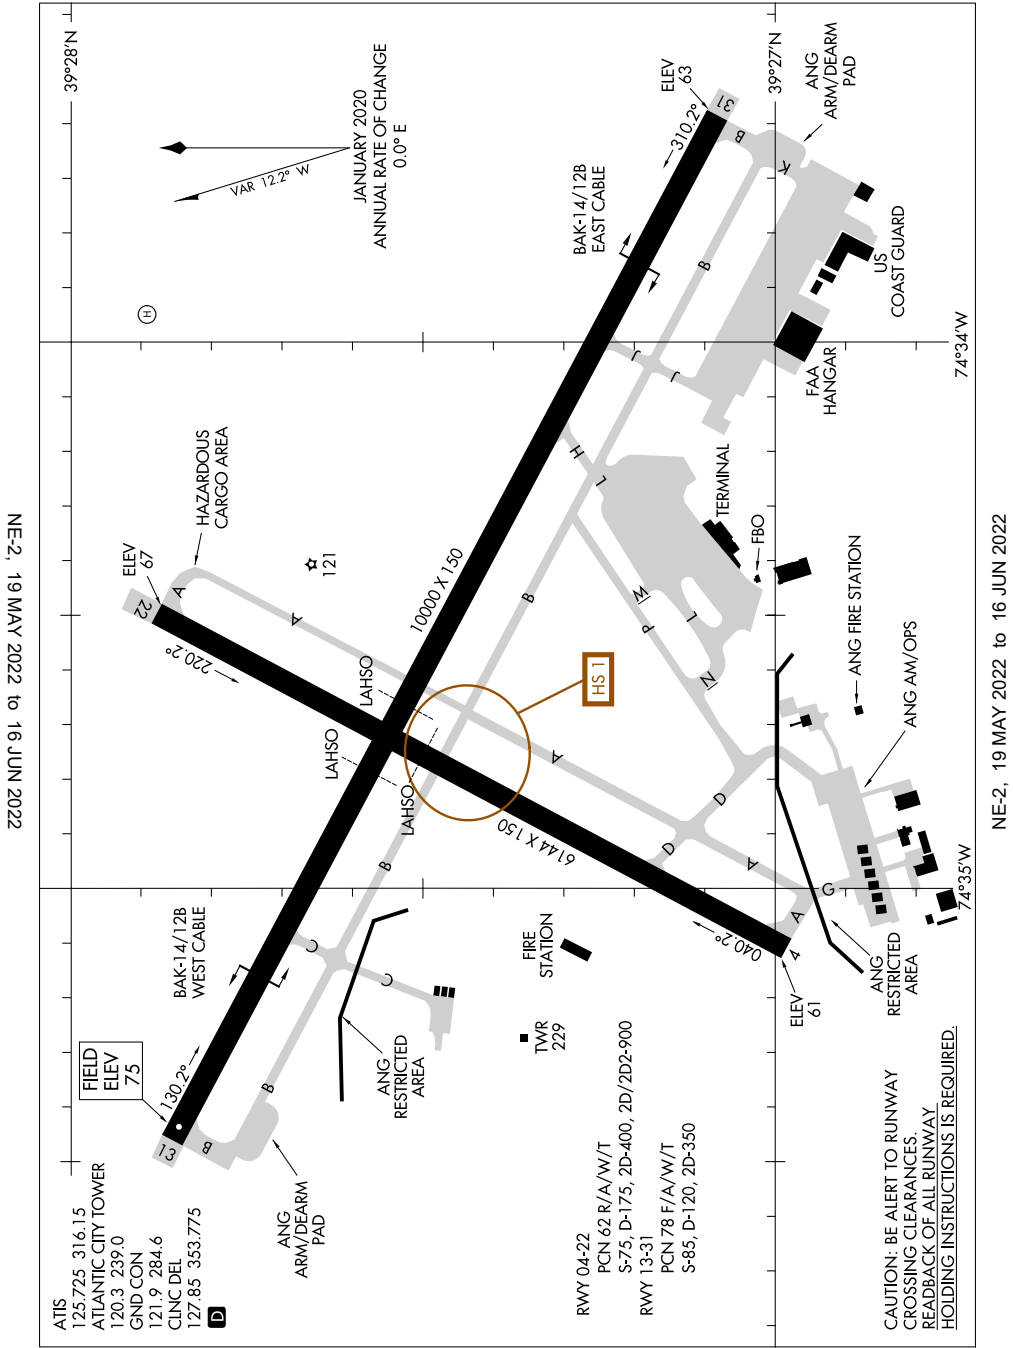

AIRPORT DIAGRAM

AL-669 (FAA)

ATLANTIC CITY INTL (ACY)
ATLANTIC CITY, NEW JERSEY

NE-2, 19 MAY 2022 to 16 JUN 2022

NE-2, 19 MAY 2022 to 16 JUN 2022

AIRPORT DIAGRAM

ATLANTIC CITY, NEW JERSEY
ATLANTIC CITY INTL (ACY)