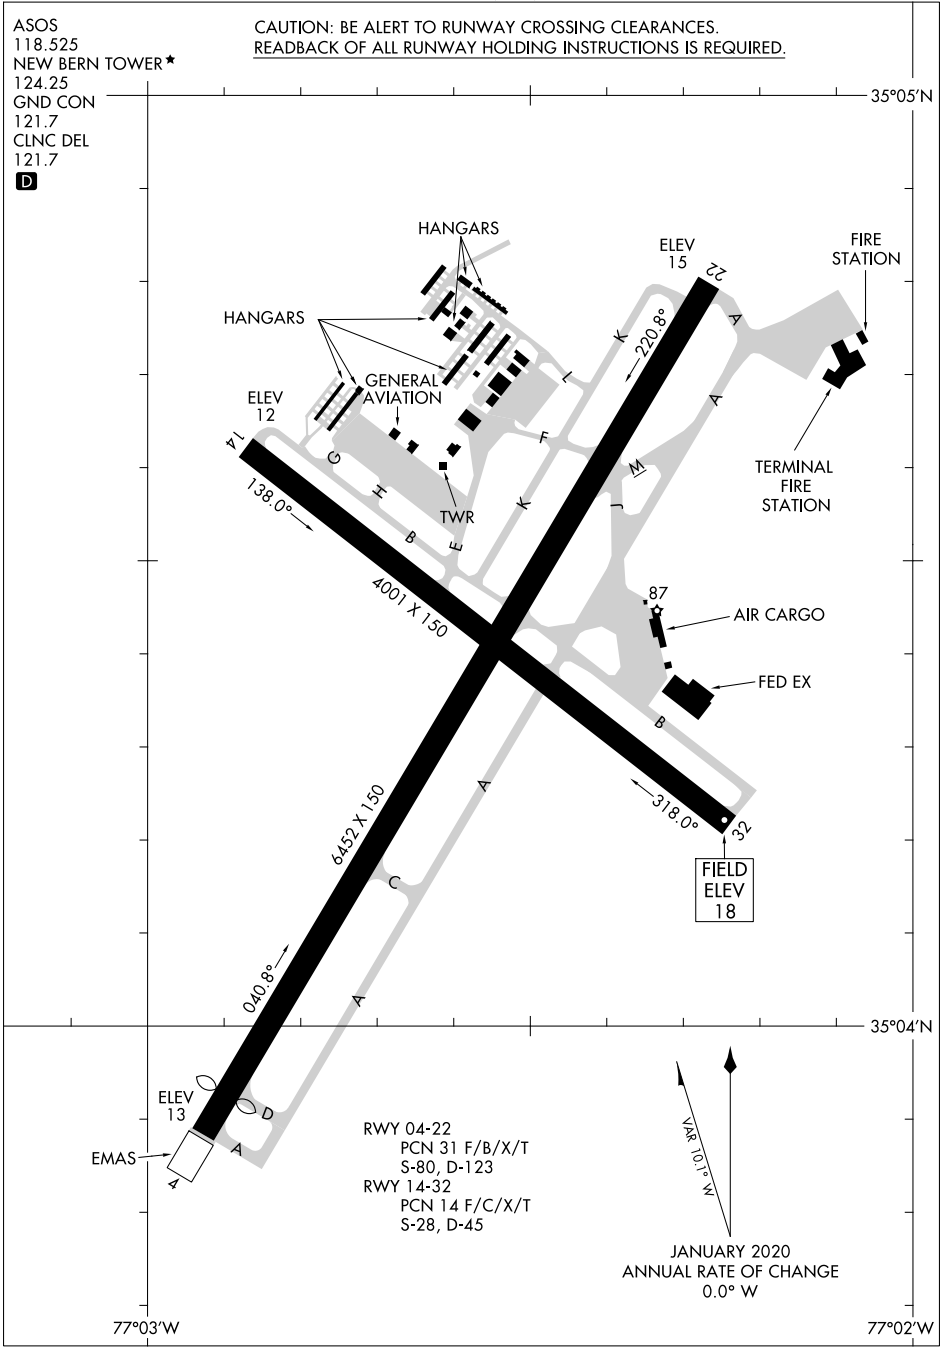

AIRPORT DIAGRAM

COASTAL CAROLINA RGNL (EWN)
NEW BERN, NORTH CAROLINA

AL-670 (FAA)

ASOS
118.525
NEW BERN TOWER★
124.25
GND CON
121.7
CLNC DEL
121.7

CAUTION: BE ALERT TO RUNWAY CROSSING CLEARANCES.
READBACK OF ALL RUNWAY HOLDING INSTRUCTIONS IS REQUIRED.

D

SE-2, 19 MAY 2022 to 16 JUN 2022

SE-2, 19 MAY 2022 to 16 JUN 2022

AIRPORT DIAGRAM

NEW BERN, NORTH CAROLINA
COASTAL CAROLINA RGNL (EWN)