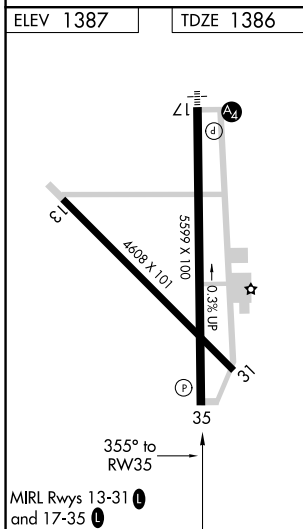

WAAS CH 77525 W35A	APP CRS 355°	Rwy Idg TDZE Apt Elev	5599 1386 1387
--	------------------------	-----------------------------	---

RNAV (GPS) RWY 35

BROWNWOOD RGNL (BWD)

RNP APCH. ▼ Rwy 35 helicopter visibility reduction below ¾ SM NA.		MISSED APPROACH: Climb to 4000 direct MUSRE and hold.
AWOS-3 118.325	FORT WORTH CENTER 127.45 290.3	UNICOM 122.8 (CTAF)

4000	MUSRE	8 NM Holding Pattern		
*LNAV only.				
HOVAS 2.4 NM to RW35	IWAHU 3000	PEGIS		
RW35	*2180	3000		
1.1	1.3 NM	2.5 NM		
6.3 NM				
CATEGORY	A	B	C	D
LPV DA	1636-1 250 (300-1)			
LNAV MDA	1780-1	394 (400-1)	1780-1½ 394 (400-1½)	1780-1¼ 394 (400-1¼)