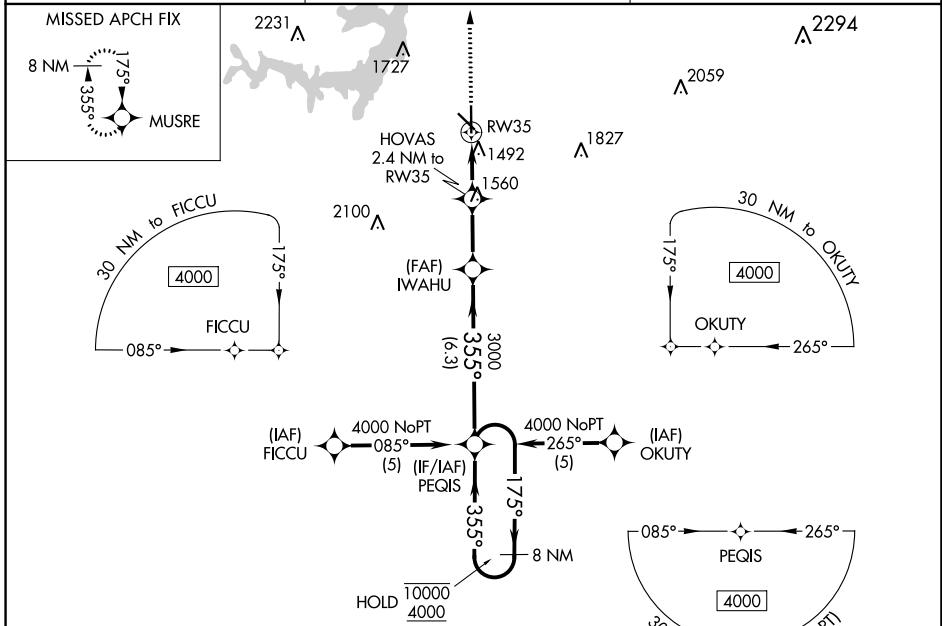

WAAS CH 77525 W35A	APP CRS 355°	Rwy Idg TDZE Apt Elev	5599 1386 1387
--	------------------------	-----------------------------	---

RNAV (GPS) RWY 35

BROWNWOOD RGNL (BWD)

RNP APCH. ▼ Rwy 35 helicopter visibility reduction below ¾ SM NA.		MISSED APPROACH: Climb to 4000 direct MUSRE and hold.
AWOS-3 118.325	FORT WORTH CENTER 127.45 290.3	UNICOM 122.8 (CTAF)

4000	MUSRE	8 NM Holding Pattern		
*LNAV only.				
HOVAS 2.4 NM to RW35	IWAHU 3000	PEGIS		
RW35	*2180	3000		
1.1	1.3 NM	2.5 NM		
6.3 NM				
CATEGORY	A	B	C	D
LPV DA	1636-1 250 (300-1)			
LNAV MDA	1780-1	394 (400-1)	1780-1½ 394 (400-1½)	1780-1¼ 394 (400-1¼)