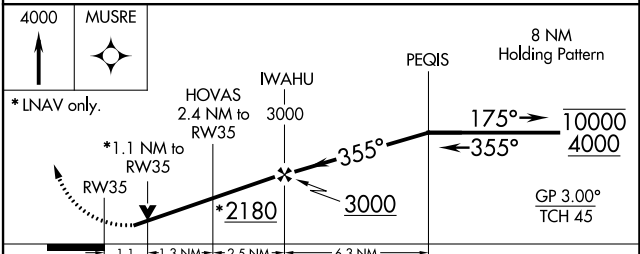

WAAS CH 77525 W35A	APP CRS 355°	Rwy Idg TDZE Apt Elev	5599 1386 1387
--	------------------------	-----------------------------	---

RNAV (GPS) RWY 35

BROWNWOOD RGNL (BWD)

RNP APCH. ▼ Rwy 35 helicopter visibility reduction below ¾ SM NA.		MISSED APPROACH: Climb to 4000 direct MUSRE and hold.
AWOS-3 118.325	FORT WORTH CENTER 127.45 290.3	UNICOM 122.8 (CTAF)

4000	MUSRE	8 NM Holding Pattern		
*LNAV only.				
HOVAS 2.4 NM to RW35	IWAHU 3000	PEGIS		
RW35	*2180	3000		
1.1	1.3 NM	2.5 NM		
6.3 NM				
CATEGORY	A	B	C	D
LPV DA	1636-1 250 (300-1)			
LNAV MDA	1780-1	394 (400-1)	1780-1½ 394 (400-1½)	1780-1¼ 394 (400-1¼)