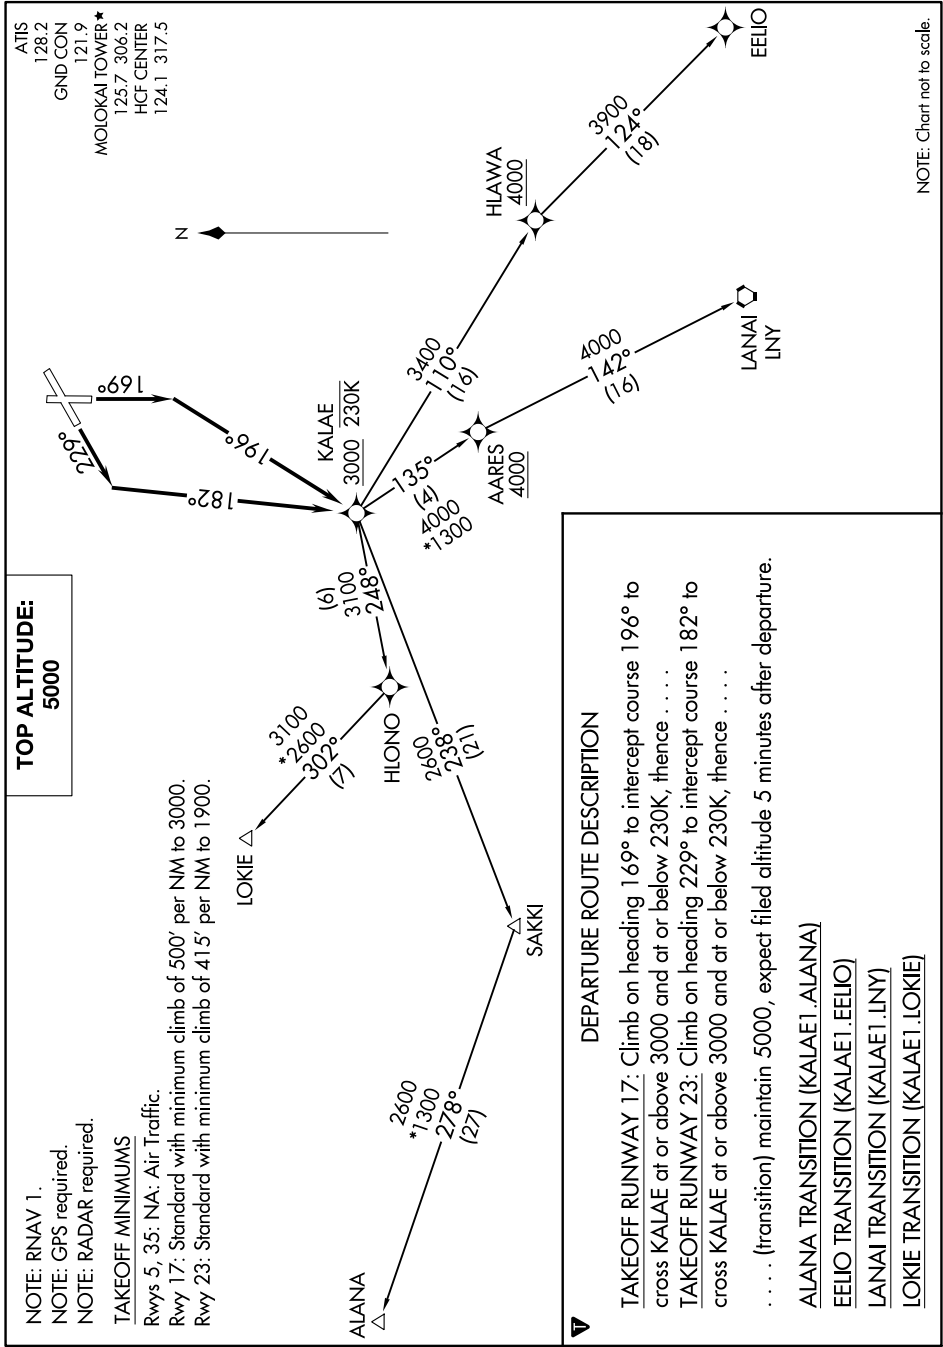

(KALAE1.KALAE) 21056

KALAE ONE DEPARTURE (RNAV)

AL-759 (FAA)

MOLOKAI (MKK) (PHMK)

KAUNAKAKAI, HAWAII

PAC, 19 MAY 2022 to 14 JUL 2022

PAC, 19 MAY 2022 to 14 JUL 2022

KALAE ONE DEPARTURE (RNAV)