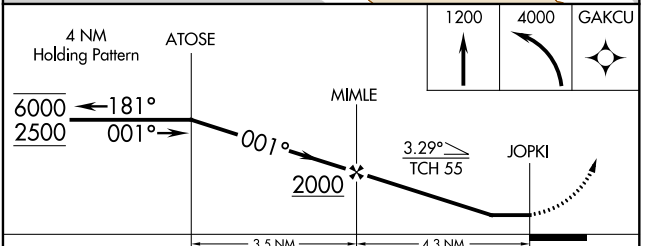

APP CRS	Rwy Idg	N/A
001°	TDZE	N/A
	Apt Elev	454

RNAV (GPS)-B

MOLOKAI (MKK)(PHMK)

RNP APCH.		MISSED APPROACH: Climb to 1200 then climbing left turn 4000 direct GAKCU and hold, continue climb-in-hold to 4000.	
<p>▼ Circling to Rwy 17, 23 NA at night.</p> <p>▲ Circling NA east of Rwy 35 and southeast of Rwy 23.</p>	<p>ATIS</p> <p>128.2</p>	<p>HCF CENTER</p> <p>124.1 317.5</p>	<p>MOLOKAI TOWER ★</p> <p>125.7 (CTAF) 0 306.2</p>
		GND CON	
		121.9	

CATEGORY	A	B	C	D
C CIRCLING	980-1 526 (600-1)	1100-1 646 (700-1)	1640-3 1186 (1200-3)	1920-3 1466 (1500-3)

PAC, 19 MAY 2022 to 14 JUL 2022

PAC, 19 MAY 2022 to 14 JUL 2022