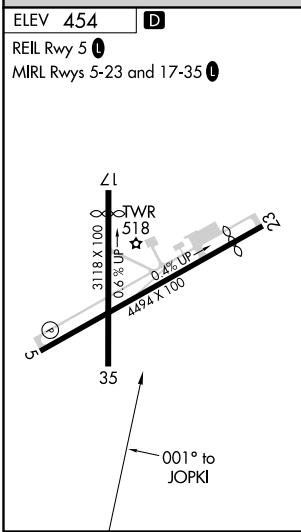

APP CRS	Rwy Idg	N/A
001°	TDZE	N/A
	Apt Elev	454

RNAV (GPS)-B

MOLOKAI (MKK)(PHMK)

RNP APCH.		MISSED APPROACH: Climb to 1200 then climbing left turn 4000 direct GAKCU and hold, continue climb-in-hold to 4000.	
<p>▼ Circling to Rwy 17, 23 NA at night.</p> <p>▲ Circling NA east of Rwy 35 and southeast of Rwy 23.</p>	<p>ATIS</p> <p>128.2</p>	<p>HCF CENTER</p> <p>124.1 317.5</p>	<p>MOLOKAI TOWER ★</p> <p>125.7 (CTAF) 0 306.2</p>
		GND CON	
		121.9	

CATEGORY	A	B	C	D
C CIRCLING	980-1 526 (600-1)	1100-1 646 (700-1)	1640-3 1186 (1200-3)	1920-3 1466 (1500-3)

PAC, 19 MAY 2022 to 14 JUL 2022

PAC, 19 MAY 2022 to 14 JUL 2022