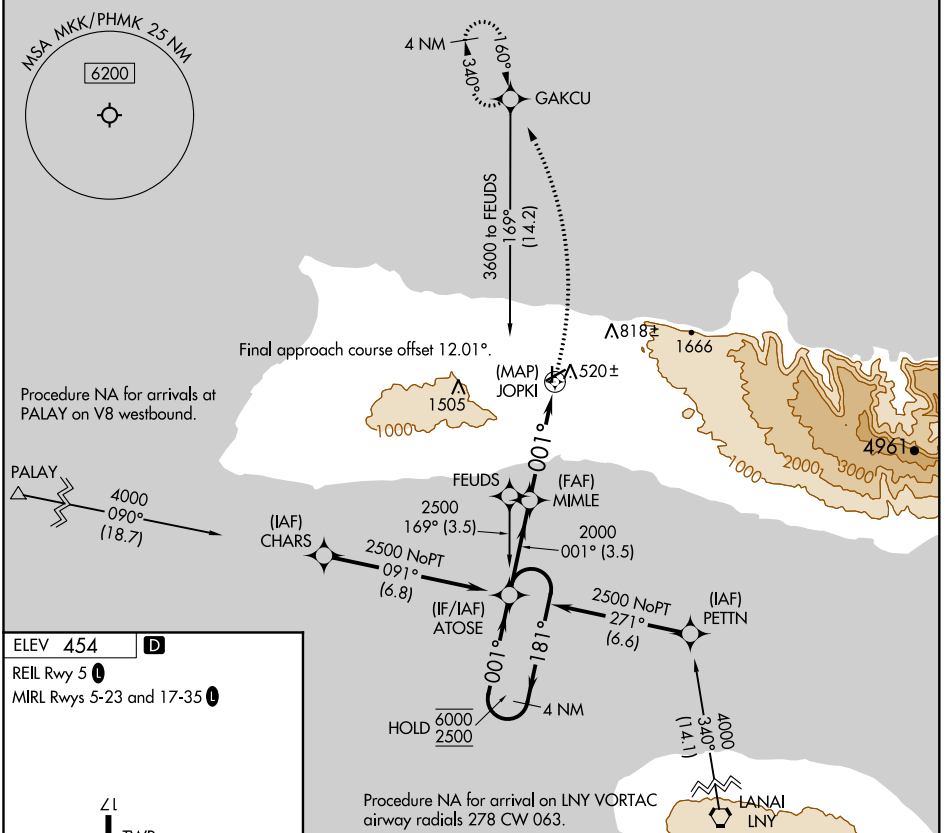

APP CRS	Rwy Idg	N/A
001°	TDZE	N/A
	Apt Elev	454

RNAV (GPS)-B

MOLOKAI (MKK)(PHMK)

RNP APCH.		MISSED APPROACH: Climb to 1200 then climbing left turn 4000 direct GAKCU and hold, continue climb-in-hold to 4000.	
<p>▼ Circling to Rwy 17, 23 NA at night.</p> <p>▲ Circling NA east of Rwy 35 and southeast of Rwy 23.</p>	<p>ATIS</p> <p>128.2</p>	<p>HCF CENTER</p> <p>124.1 317.5</p>	<p>MOLOKAI TOWER ★</p> <p>125.7 (CTAF) 0 306.2</p>
		GND CON	
		121.9	

CATEGORY	A	B	C	D
C CIRCLING	980-1 526 (600-1)	1100-1 646 (700-1)	1640-3 1186 (1200-3)	1920-3 1466 (1500-3)

PAC, 19 MAY 2022 to 14 JUL 2022

PAC, 19 MAY 2022 to 14 JUL 2022