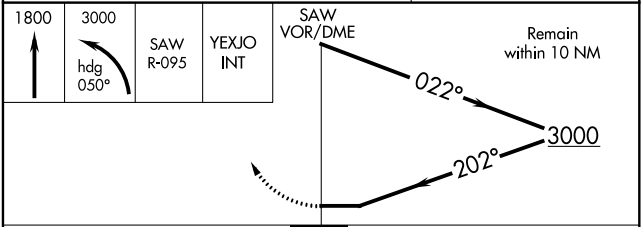

VOR/DME SAW 117.1 Chan 118	APP CRS 202°	Rwy Idg TDZE Apt Elev	9072 1204 1204
---	------------------------	-----------------------------	---

VOR RWY 19
SAWYER INTL (SAW)

		MISSED APPROACH: Climb to 1800 then climbing left turn to 3000 on heading 050° and SAW VOR/DME R-095 to YEXJO Int and hold.	
AWOS-3 118.375	MINNEAPOLIS CENTER 119.1 290.2	SAWYER TOWER ★ 119.975 (CTAF)	GND CON 121.65
		UNICOM 122.7	

CATEGORY	A	B	C	D
S-19	1780-1	576 (600-1)	1780-1 ⁵ / ₈	576 (600-1 ⁵ / ₈)
C CIRCLING	1780-1	576 (600-1)	1820-1 ³ / ₄ 616 (700-1 ³ / ₄)	1820-2 616 (700-2)

EC-1, 19 MAY 2022 to 16 JUN 2022

EC-1, 19 MAY 2022 to 16 JUN 2022