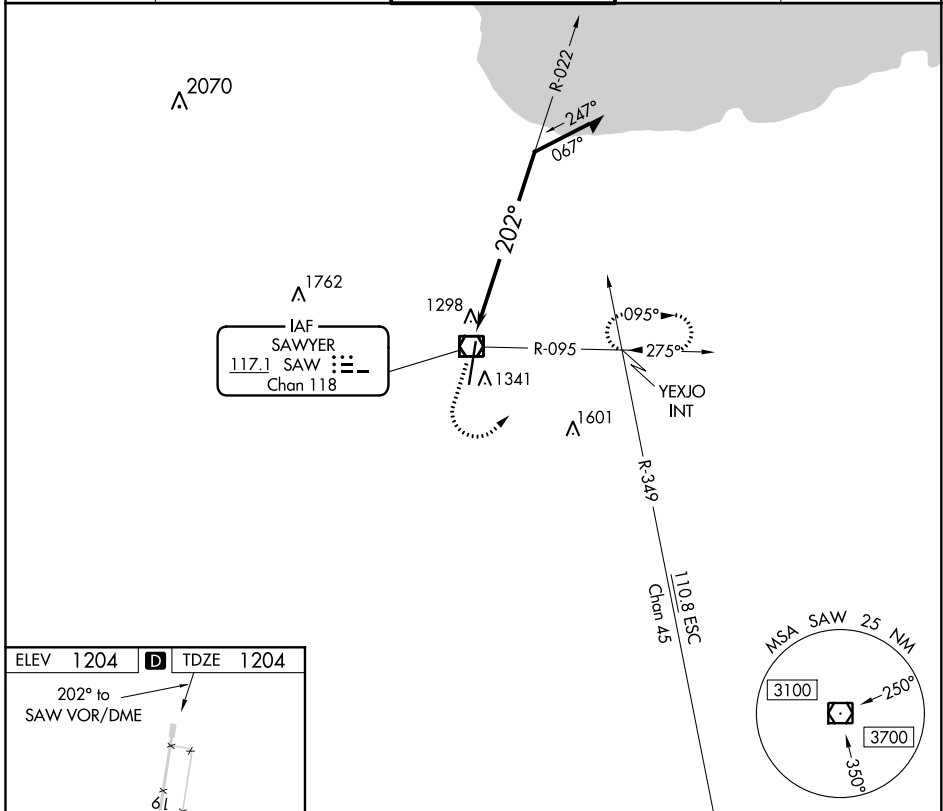

VOR/DME SAW 117.1 Chan 118	APP CRS 202°	Rwy Idg TDZE Apt Elev	9072 1204 1204
---	------------------------	-----------------------------	---

VOR RWY 19
SAWYER INTL (SAW)

		MISSED APPROACH: Climb to 1800 then climbing left turn to 3000 on heading 050° and SAW VOR/DME R-095 to YEXJO Int and hold.	
AWOS-3 118.375	MINNEAPOLIS CENTER 119.1 290.2	SAWYER TOWER ★ 119.975 (CTAF)	GND CON 121.65
		UNICOM 122.7	

CATEGORY	A	B	C	D
S-19	1780-1	576 (600-1)	1780-1 ⁵ / ₈	576 (600-1 ⁵ / ₈)
C CIRCLING	1780-1	576 (600-1)	1820-1 ³ / ₄ 616 (700-1 ³ / ₄)	1820-2 616 (700-2)

EC-1, 19 MAY 2022 to 16 JUN 2022

EC-1, 19 MAY 2022 to 16 JUN 2022