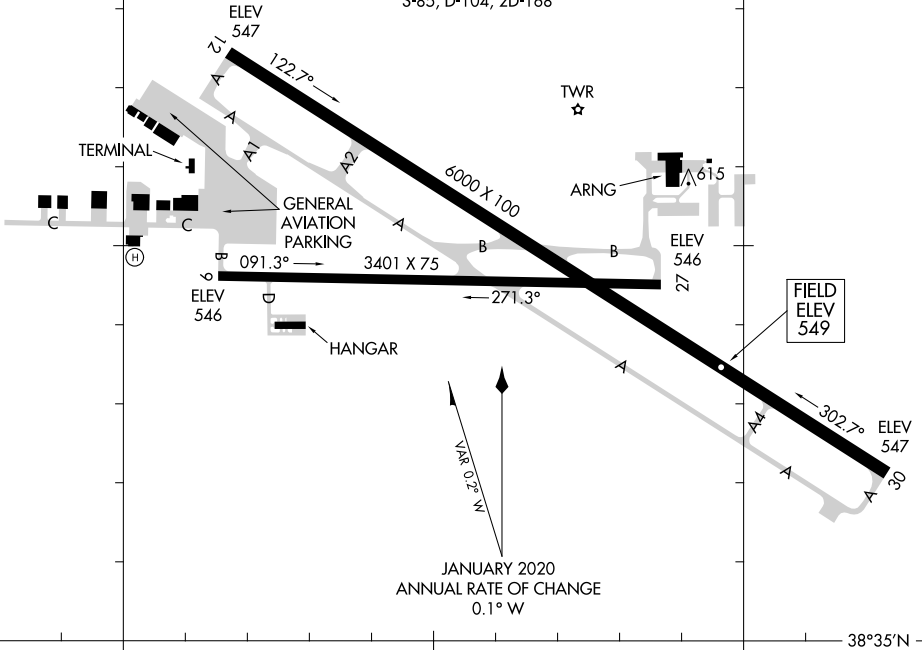

# AIRPORT DIAGRAM

AL-796 (FAA)

JEFFERSON CITY MEML (JEF)  
JEFFERSON CITY, MISSOURI

ASOS  
133.625  
JEFFERSON CITY TOWER ★  
125.6  
GND CON  
121.7

38°36'N

RWY 09-27  
PCN 11 R/D/W/T  
S-33.5, D-44  
RWY 12-30  
PCN 32 R/D/W/T  
S-85, D-104, 2D-168

NC-3, 19 MAY 2022 to 16 JUN 2022

NC-3, 19 MAY 2022 to 16 JUN 2022

CAUTION: BE ALERT TO RUNWAY CROSSING CLEARANCES.  
READBACK OF ALL RUNWAY HOLDING INSTRUCTIONS IS REQUIRED.

92°10'W

92°09'W

38°35'N