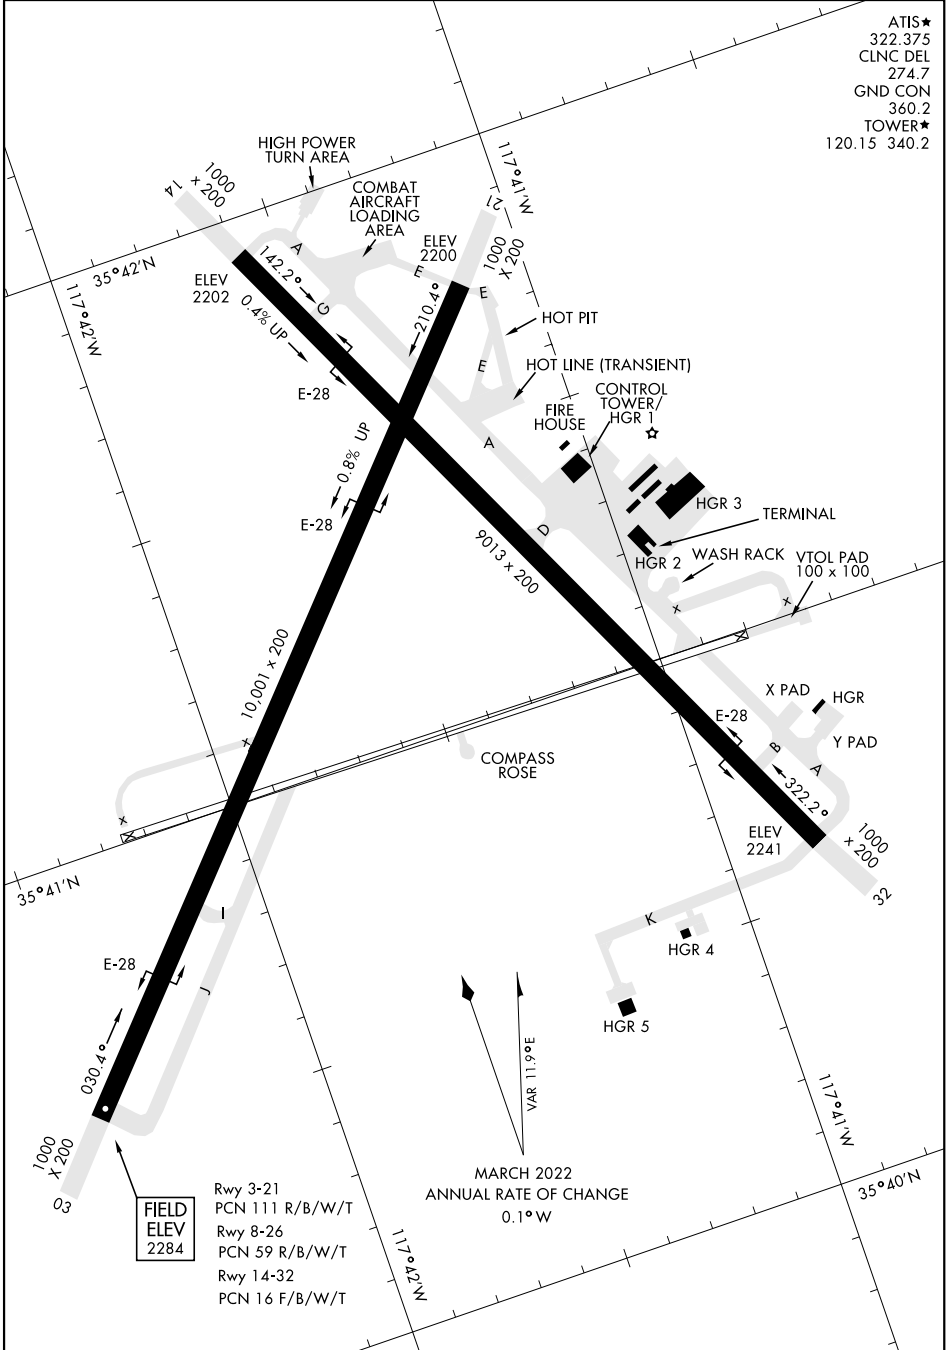

# AIRPORT DIAGRAM

ATIS★  
 322.375  
 CLNC DEL  
 274.7  
 GND CON  
 360.2  
 TOWER★  
 120.15 340.2

SW-3, 19 MAY 2022 to 16 JUN 2022

SW-3, 19 MAY 2022 to 16 JUN 2022

# AIRPORT DIAGRAM