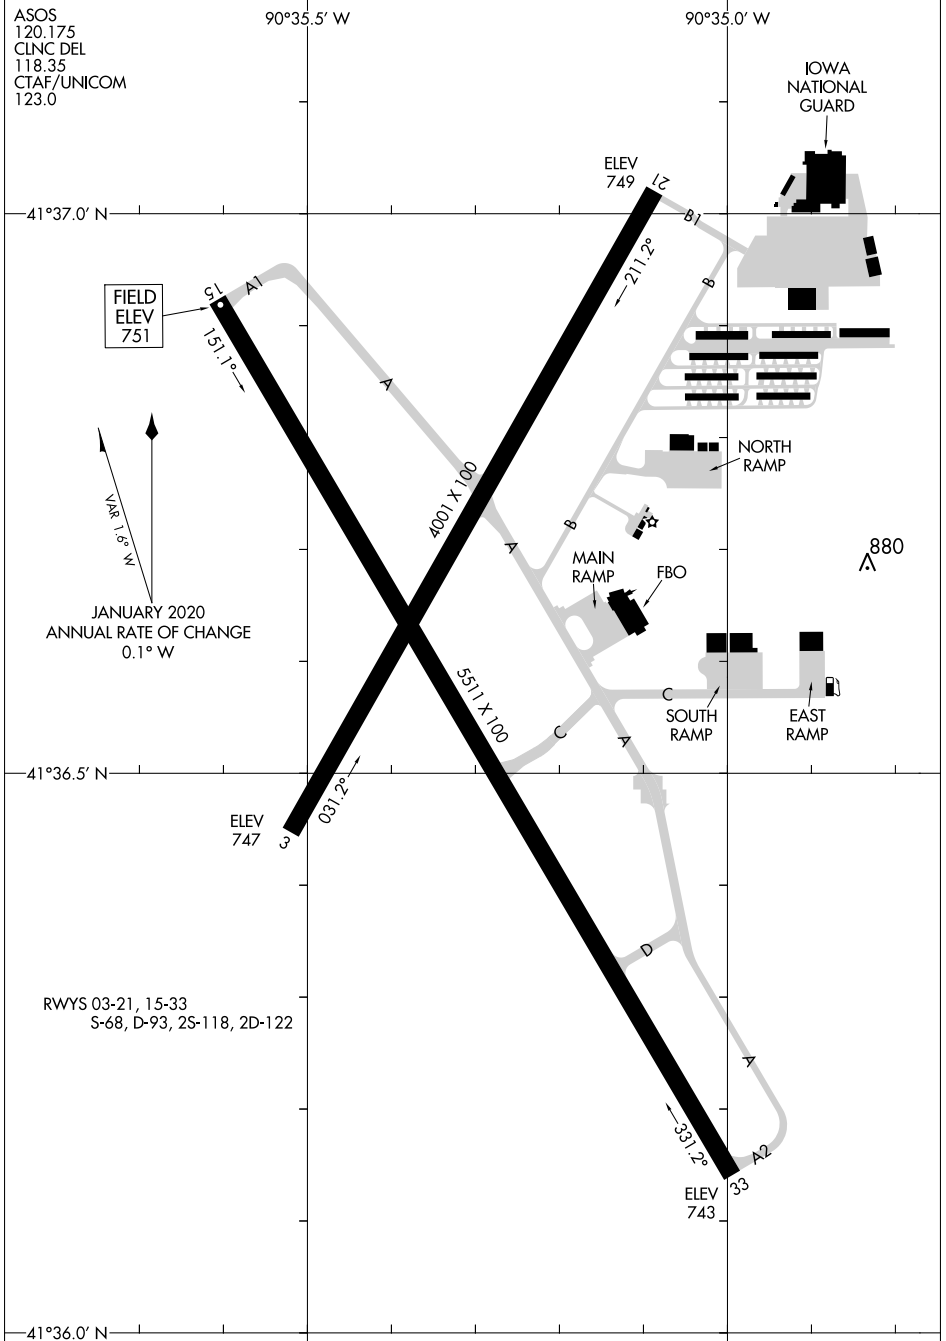

20198 **AIRPORT DIAGRAM** AL-949 (FAA) **DAVENPORT MUNI (DVN)**
 DAVENPORT, IOWA

ASOS
 120.175
 CLNC DEL
 118.35
 CTAF/UNICOM
 123.0

90°35.5' W

90°35.0' W

41°37.0' N

FIELD
 ELEV
 751

41°36.5' N

ELEV
 747

RWYS 03-21, 15-33
 S-68, D-93, 2S-118, 2D-122

41°36.0' N

AIRPORT DIAGRAM
 20198

DAVENPORT, IOWA
DAVENPORT MUNI (DVN)

NC-3, 19 MAY 2022 to 16 JUN 2022

NC-3, 19 MAY 2022 to 16 JUN 2022