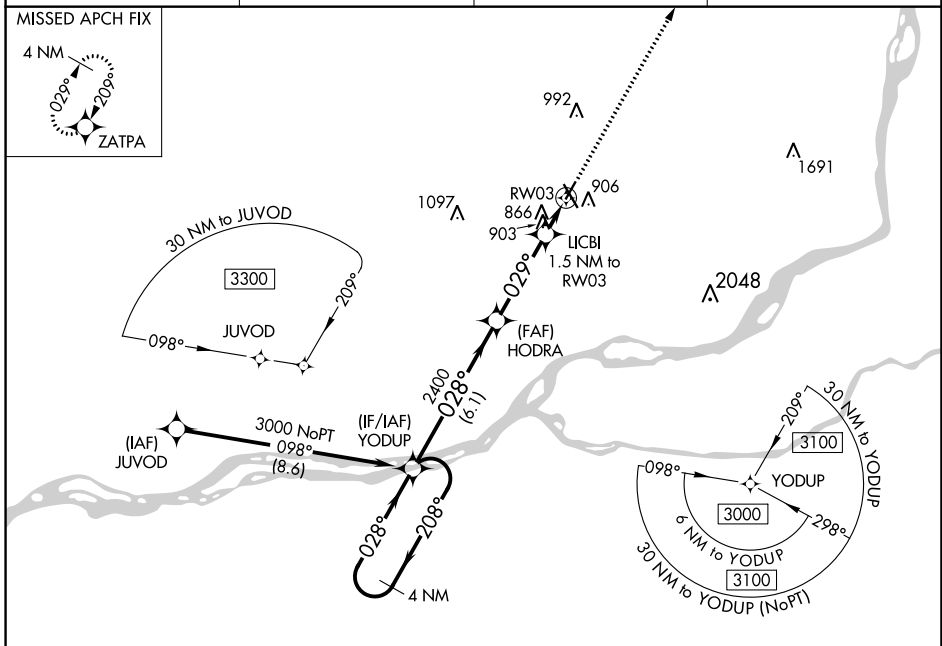

WAAS CH 42620 W03A	APP CRS 029°	Rwy Idg TDZE Apt Elev	4001 750 751
--	------------------------	-----------------------------	---

RNAV (GPS) RWY 3

DAVENPORT MUNI (DVN)

RNP APCH.

⚠ For uncompensated Baro-VNAV systems, LNAV/VNAV NA below -16°C (4°F) or above 54°C (130°F).
Rwy 3 helicopter visibility reduction below 3/4 SM NA.

MISSED APPROACH: Climb to 3000 direct ZATPA and hold.

ASOS 120.175	QUAD CITY APP CON * 125.95 257.8	CLNC DEL 118.35	UNICOM 123.0 (CTAF) 0
------------------------	--	---------------------------	---------------------------------

ELEV 751	TDZE 750
----------	----------

CATEGORY	A	B	C	D
LPV DA	1000-1		250 (300-1)	
LNAV/VNAV DA	1171-1 3/8		421 (500-1 3/8)	
LNAV MDA	1160-1	410 (500-1)	1160-1 1/8	410 (500-1 1/8)
C CIRCLING	1300-1	549 (600-1)	1300-1 1/2	1320-2
			549 (600-1 1/2)	569 (600-2)

NC-3, 19 MAY 2022 to 16 JUN 2022

NC-3, 19 MAY 2022 to 16 JUN 2022