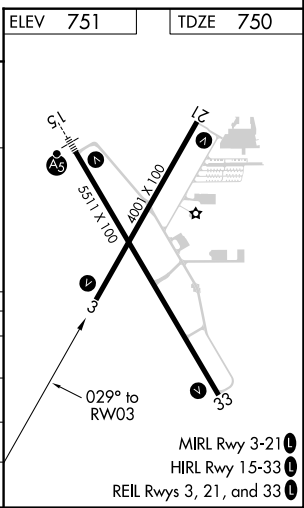

WAAS CH 42620 W03A	APP CRS 029°	Rwy Idg TDZE Apt Elev	4001 750 751
--	------------------------	-----------------------------	---

RNAV (GPS) RWY 3

DAVENPORT MUNI (DVN)

RNP APCH.

⚠ For uncompensated Baro-VNAV systems, LNAV/VNAV NA below -16°C (4°F) or above 54°C (130°F).
Rwy 3 helicopter visibility reduction below 3/4 SM NA.

MISSED APPROACH: Climb to 3000 direct ZATPA and hold.

ASOS 120.175	QUAD CITY APP CON * 125.95 257.8	CLNC DEL 118.35	UNICOM 123.0 (CTAF) 0
------------------------	--	---------------------------	---------------------------------

ELEV 751	TDZE 750
----------	----------

CATEGORY	A	B	C	D
LPV DA	1000-1		250 (300-1)	
LNAV/VNAV DA	1171-1 3/8		421 (500-1 3/8)	
LNAV MDA	1160-1	410 (500-1)	1160-1 1/8	410 (500-1 1/8)
C CIRCLING	1300-1	549 (600-1)	1300-1 1/2	1320-2
			549 (600-1 1/2)	569 (600-2)