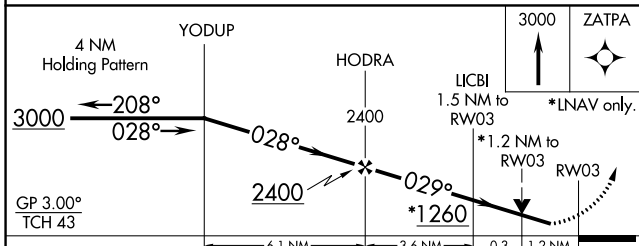

CATEGORY	A	B	C	D
LPV DA	1000-1		250 (300-1)	
LNAV/VNAV DA	1171-1 3/8		421 (500-1 3/8)	
LNAV MDA	1160-1	410 (500-1)	1160-1 1/8	410 (500-1 1/8)
C CIRCLING	1300-1	549 (600-1)	1300-1 1/2	1320-2
			549 (600-1 1/2)	569 (600-2)

NC-3, 19 MAY 2022 to 16 JUN 2022

NC-3, 19 MAY 2022 to 16 JUN 2022