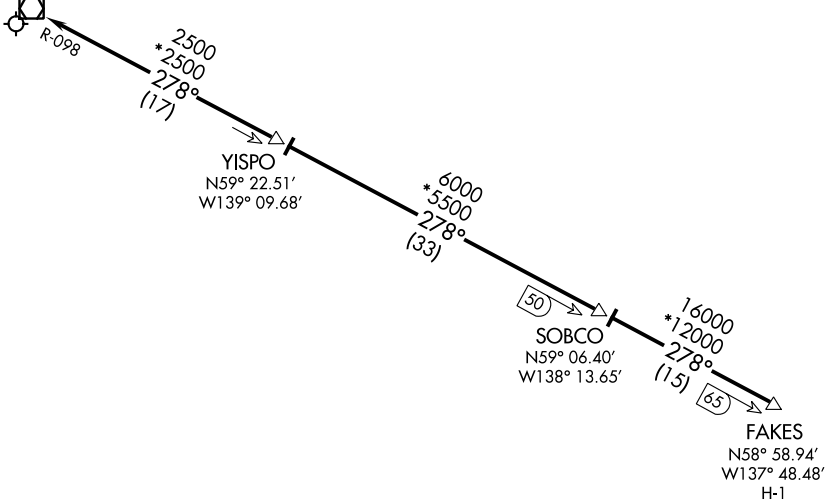

YAKUTAT THREE ARRIVAL

ANCHORAGE CENTER
119.0 263.1
JUNEAU RADIO
123.6 (CTAF)
ASOS 135.75

| | |
|----------------------------|-----|
| YAKUTAT | |
| 113.3 | YAK |
| Chan 80 | |
| N59° 30.65' - W139° 38.89' | |

NOTE: DME required.

NOTE: Chart not to scale.

ARRIVAL ROUTE DESCRIPTION

From FAKES/65 DME via YAK R-098 to YAK VOR/DME.

AK, 19 MAY 2022 to 14 JUL 2022

AK, 19 MAY 2022 to 14 JUL 2022