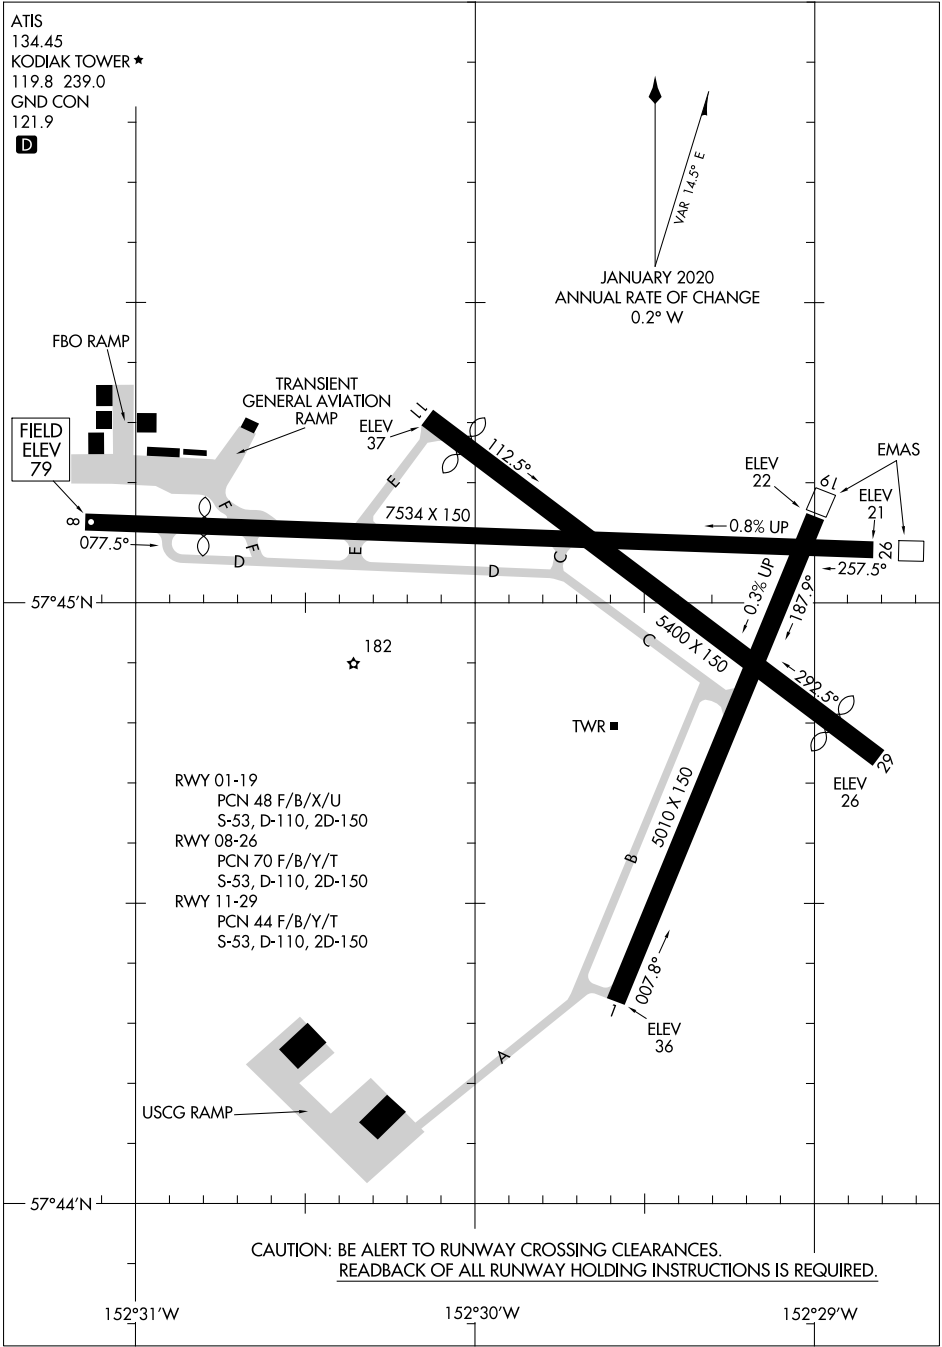

ATIS
 134.45
 KODIAK TOWER ★
 119.8 239.0
 GND CON
 121.9
D

↑
 VAR 14.5° E
 JANUARY 2020
 ANNUAL RATE OF CHANGE
 0.2° W

AK, 19 MAY 2022 to 14 JUL 2022

AK, 19 MAY 2022 to 14 JUL 2022

**CAUTION: BE ALERT TO RUNWAY CROSSING CLEARANCES.
 READBACK OF ALL RUNWAY HOLDING INSTRUCTIONS IS REQUIRED.**