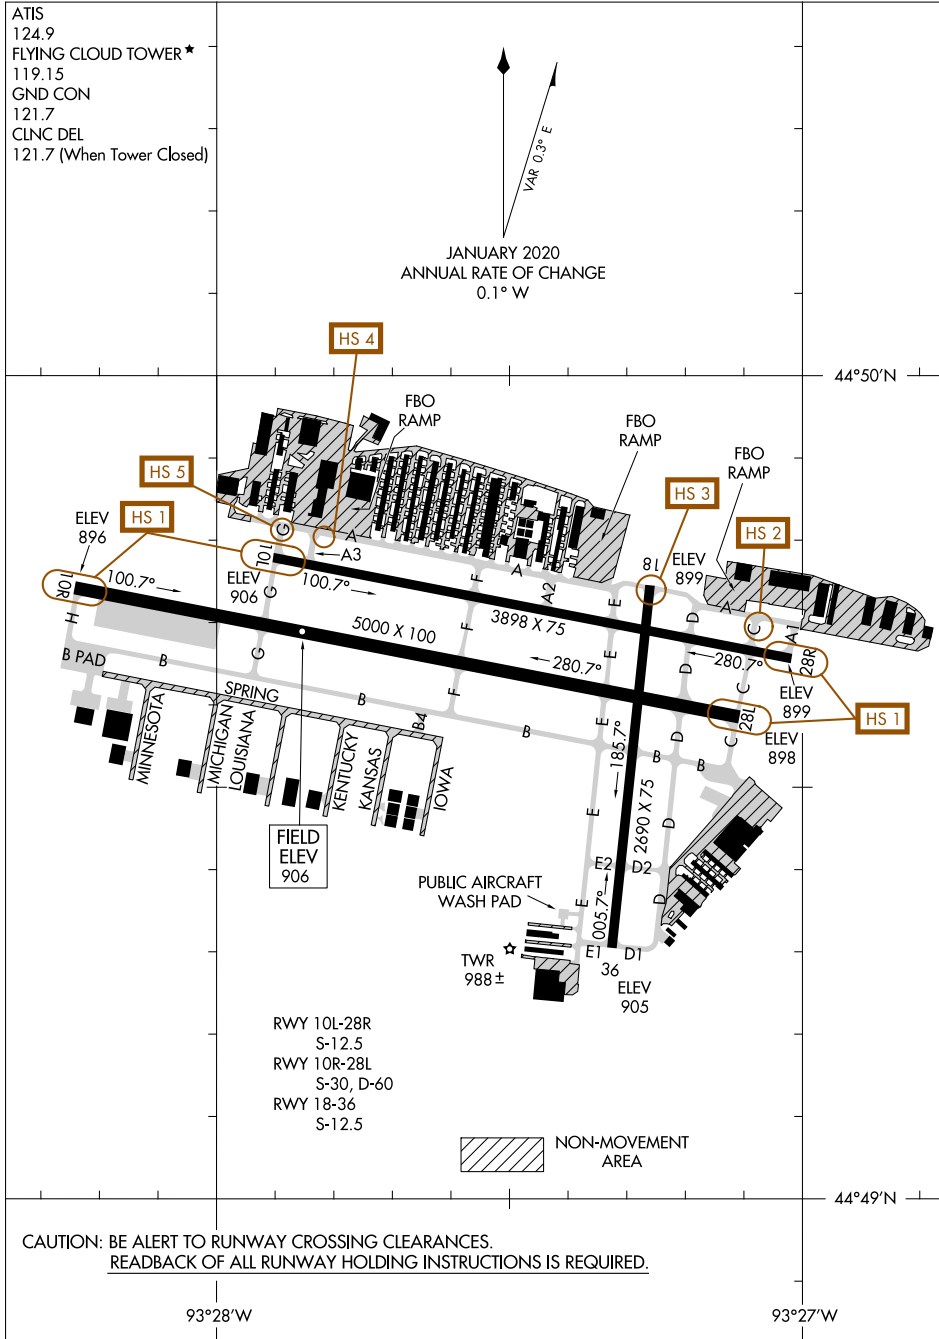

22139

AIRPORT DIAGRAM

AL-5094 (FAA)

FLYING CLOUD (FCM)
MINNEAPOLIS, MINNESOTA

ATIS
124.9
FLYING CLOUD TOWER*
119.15
GND CON
121.7
CLNC DEL
121.7 (When Tower Closed)

NC-1, 19 MAY 2022 to 16 JUN 2022

NC-1, 19 MAY 2022 to 16 JUN 2022

CAUTION: BE ALERT TO RUNWAY CROSSING CLEARANCES.
READBACK OF ALL RUNWAY HOLDING INSTRUCTIONS IS REQUIRED.

AIRPORT DIAGRAM

22139

MINNEAPOLIS, MINNESOTA
FLYING CLOUD (FCM)