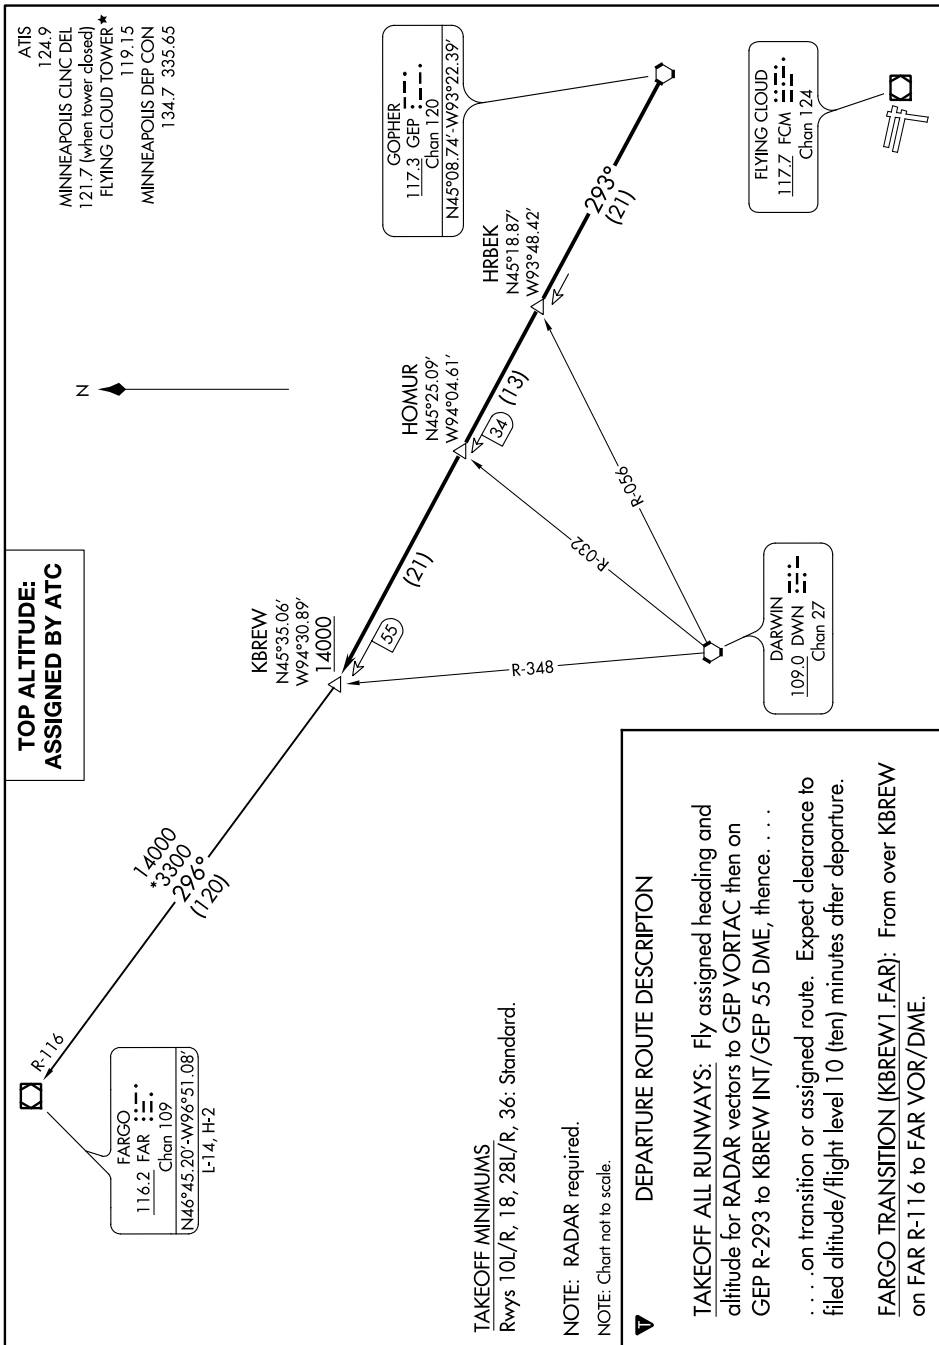

**KBREW ONE DEPARTURE**  
(KBREW1.KBREW) 20086

AL-5094 (FAA)

FLYING CLOUD (FCM)  
MINNEAPOLIS, MINNESOTA

NC-1, 19 MAY 2022 to 16 JUN 2022

**KBREW ONE DEPARTURE**  
(KBREW1.KBREW) 01FEB18

MINNEAPOLIS, MINNESOTA  
FLYING CLOUD (FCM)

NC-1, 19 MAY 2022 to 16 JUN 2022