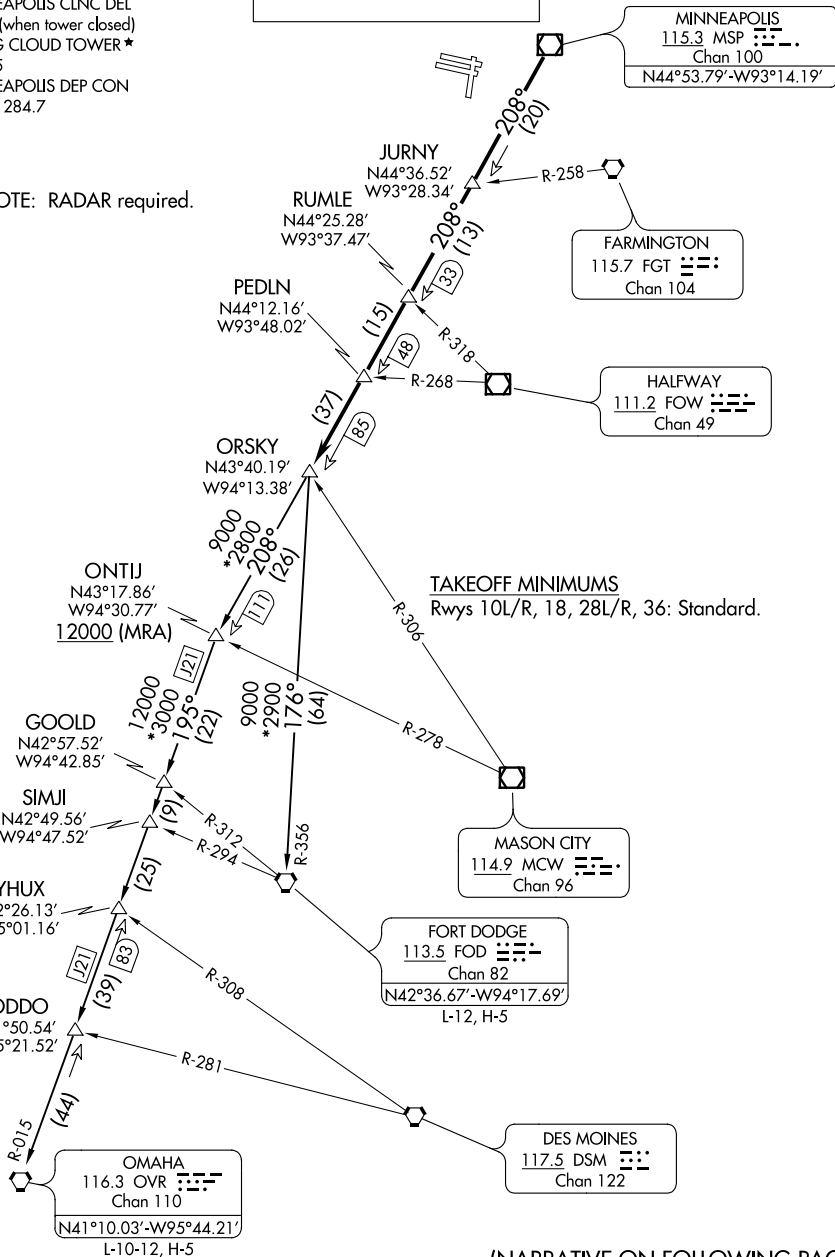

ATIS
124.9
MINNEAPOLIS CLNC DEL
121.7 (when tower closed)
FLYING CLOUD TOWER *
119.15
MINNEAPOLIS DEP CON
134.7 284.7

**TOP ALTITUDE:
ASSIGNED BY ATC**

NOTE: RADAR required.

TAKEOFF MINIMUMS
Rwys 10L/R, 18, 28L/R, 36: Standard.

NOTE: Chart not to scale.

(NARRATIVE ON FOLLOWING PAGE)

NC-1, 19 MAY 2022 to 16 JUN 2022

NC-1, 19 MAY 2022 to 16 JUN 2022