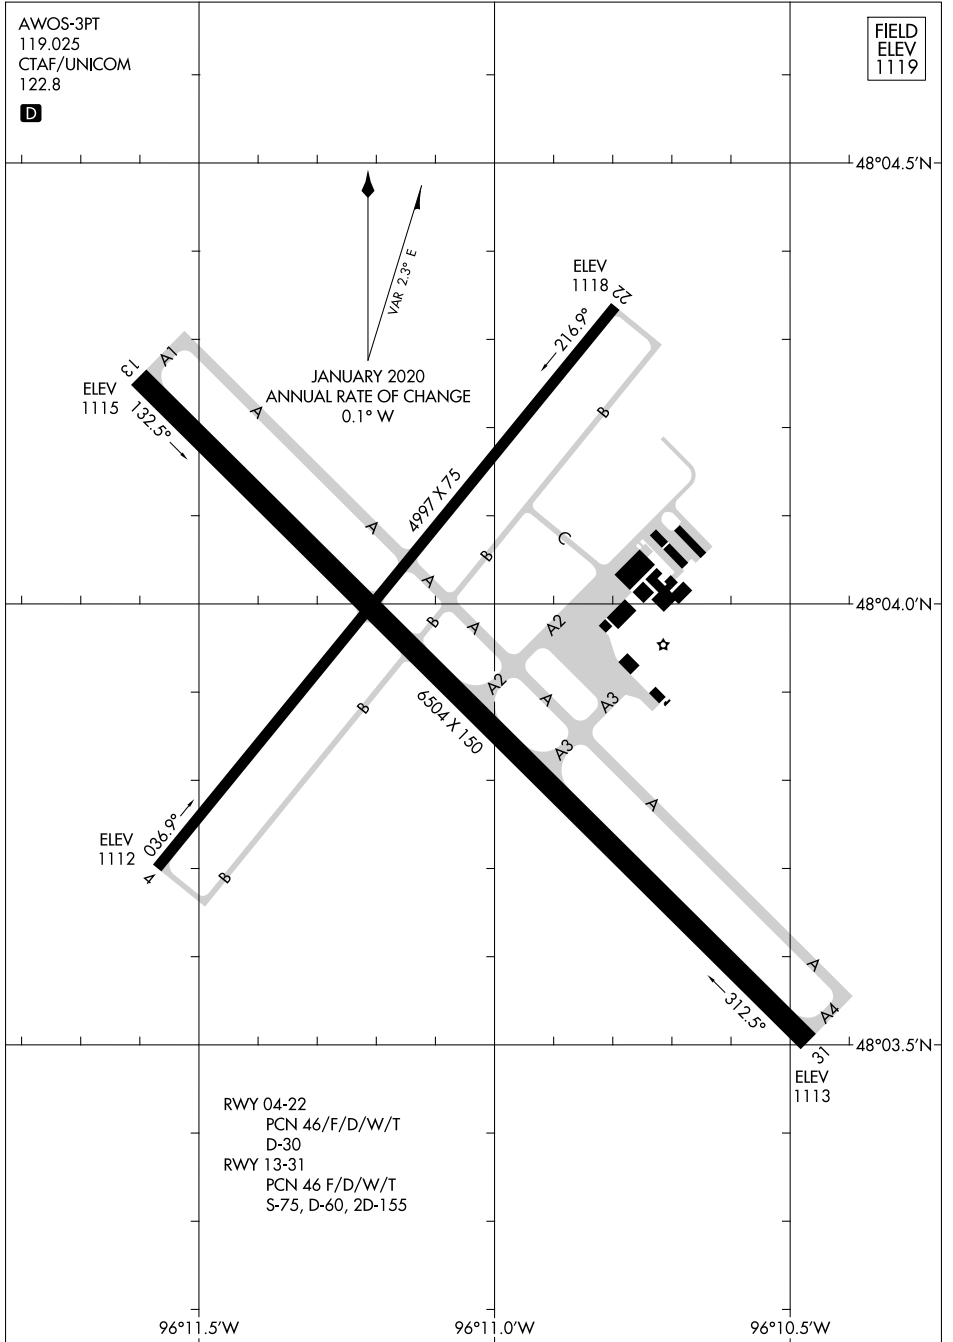

20198

AIRPORT DIAGRAM

AL-5201 (FAA)

THIEF RIVER FALLS RGNL (TVF)
THIEF RIVER FALLS, MINNESOTA

AWOS-3PT
119.025
CTAF/UNICOM
122.8

FIELD
ELEV
1119

NC-1, 19 MAY 2022 to 16 JUN 2022

NC-1, 19 MAY 2022 to 16 JUN 2022

RWY 04-22
PCN 46/F/D/W/T
D-30

RWY 13-31
PCN 46 F/D/W/T
S-75, D-60, 2D-155

AIRPORT DIAGRAM

20198

THIEF RIVER FALLS, MINNESOTA
THIEF RIVER FALLS RGNL (TVF)