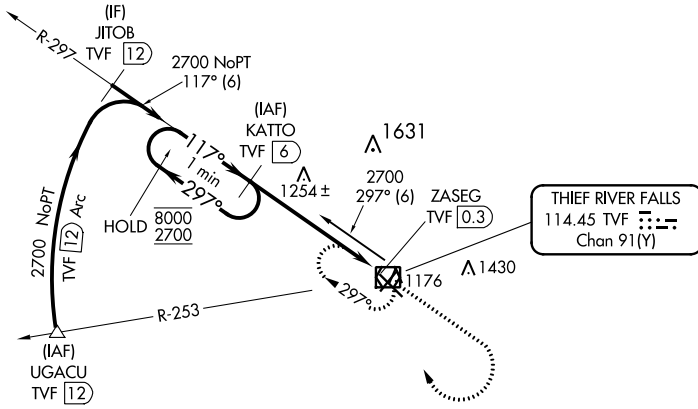

VOR/DME TVF 114.45 Chan 91(Y)	APP CRS 117°	Rwy Idg TDZE 1115 Apt Elev 1119	6504
---	------------------------	---	-------------

VOR Z RWY 13

THIEF RIVER FALLS RGNL (TVF)

DME required.	MISSED APPROACH: Climb to 2700 then right turn direct TVF VOR/DME and hold.
---------------	---

AWOS-3PT 119.025	MINNEAPOLIS CENTER 132.15 269.6	UNICOM 122.8 (CTAF)
----------------------------	---	-------------------------------

CATEGORY	A	B	C	D
S-13	1520-1	405 (500-1)	1520-1¼	405 (500-1¼)

HIRL Rwy 13-31
MIRL Rwy 4-22
REL Rws 4, 13, and 22