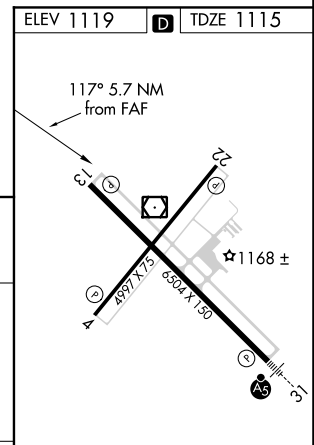

VOR/DME TVF 114.45 Chan 91(Y)	APP CRS 117°	Rwy Idg TDZE 1115 Apt Elev 1119	6504
---	------------------------	---	-------------

VOR Z RWY 13

THIEF RIVER FALLS RGNL (TVF)

DME required.	MISSED APPROACH: Climb to 2700 then right turn direct TVF VOR/DME and hold.
---------------	---

AWOS-3PT 119.025	MINNEAPOLIS CENTER 132.15 269.6	UNICOM 122.8 (CTAF)
----------------------------	---	-------------------------------

CATEGORY	A	B	C	D
S-13	1520-1	405 (500-1)	1520-1¼	405 (500-1¼)

HIRL Rwy 13-31
MIRL Rwy 4-22
REL Rws 4, 13, and 22