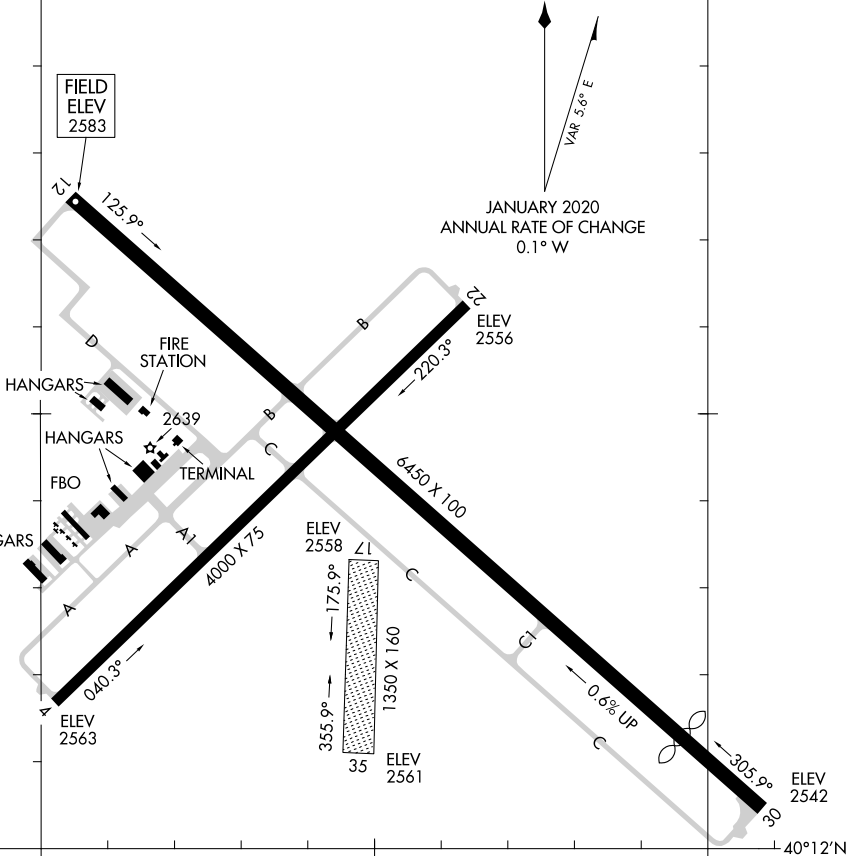

20086

AIRPORT DIAGRAM

AL-5301 (FAA)

MC COOK BEN NELSON RGNL (MCK)
MC COOK, NEBRASKA

ASOS
119.025
CTAF/UNICOM
122.8

D

40°13'N

NC-2, 19 MAY 2022 to 16 JUN 2022

NC-2, 19 MAY 2022 to 16 JUN 2022

100°36'W

100°35'W

RWY 04-22
PCN 34 R/C/W/T
S-30, D-38

RWY 12-30
S-30, D-38

AIRPORT DIAGRAM

20086

MC COOK, NEBRASKA