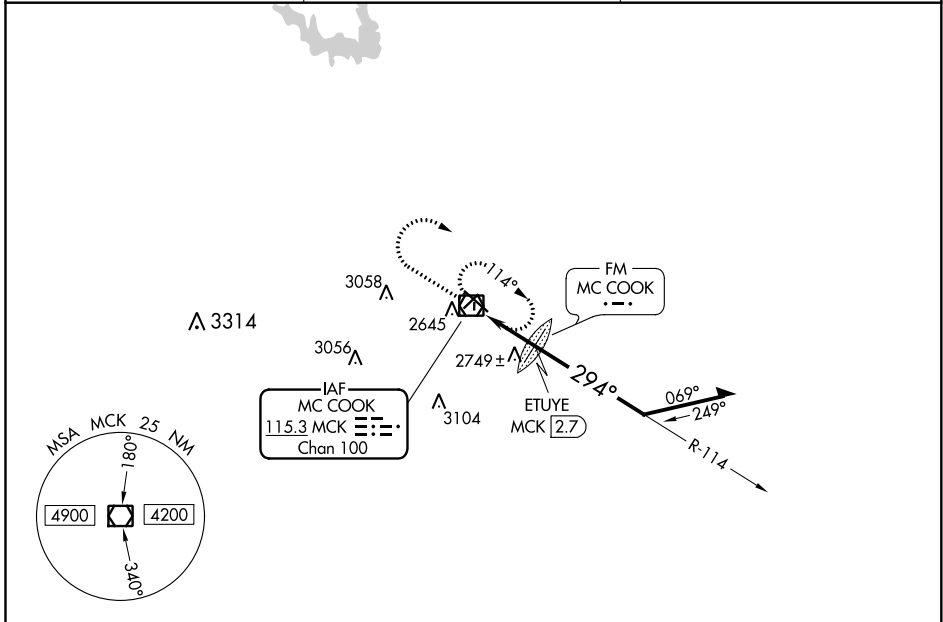

VOR/DME MCK 115.3 Chan 100	APP CRS 294°	Rwy Idg TDZE Apt Elev 5698 2558 2583
---	------------------------	--

VOR RWY 30

MC COOK BEN NELSON RGNL (MCK)

⚠ VDP NA when using Imperial Muni altimeter setting. When local altimeter setting not received, use Imperial Muni altimeter setting: increase all MDAs 220 feet and visibility Cat B ¼ mile and Cat C ¾ mile. Circling NA to Rws 17 and 35.

MISSED APPROACH: Climb to 4500 then climbing right turn to 5000 direct MCK VOR/DME and hold.

ASOS 119.025	DENVER CENTER 132.7 226.675	UNICOM 122.8 (CTAF) 0
------------------------	---------------------------------------	--

ELEV 2583	D	TDZE 2558
-----------	----------	-----------

CATEGORY	A	B	C	D
S-30	3160-1	602 (600-1)	3160-1¾ 602 (600-1¾)	NA
CIRCLING	3160-1	577 (600-1)	3360-2¼ 777 (800-2¼)	NA
ETUYE FIX MINIMUMS (DME or FM REQUIRED)				
S-30	3000-1	442 (500-1)	3000-1¾ 442 (500-1¾)	NA
CIRCLING	3040-1 457 (500-1)	3120-1 537 (600-1)	3360-2¼ 777 (800-2¼)	NA