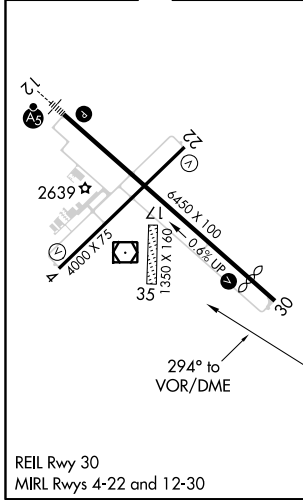

VOR/DME MCK 115.3 Chan 100	APP CRS 294°	Rwy Idg TDZE Apt Elev 5698 2558 2583
---	------------------------	--

VOR RWY 30

MC COOK BEN NELSON RGNL (MCK)

⚠ VDP NA when using Imperial Muni altimeter setting. When local altimeter setting not received, use Imperial Muni altimeter setting: increase all MDAs 220 feet and visibility Cat B ¼ mile and Cat C ¾ mile. Circling NA to Rws 17 and 35.

MISSED APPROACH: Climb to 4500 then climbing right turn to 5000 direct MCK VOR/DME and hold.

ASOS 119.025	DENVER CENTER 132.7 226.675	UNICOM 122.8 (CTAF) 0
------------------------	---------------------------------------	--

ELEV 2583	D	TDZE 2558
-----------	----------	-----------

CATEGORY	A	B	C	D
S-30	3160-1	602 (600-1)	3160-1¾ 602 (600-1¾)	NA
CIRCLING	3160-1	577 (600-1)	3360-2¼ 777 (800-2¼)	NA
ETUYE FIX MINIMUMS (DME or FM REQUIRED)				
S-30	3000-1	442 (500-1)	3000-1¾ 442 (500-1¾)	NA
CIRCLING	3040-1 457 (500-1)	3120-1 537 (600-1)	3360-2¼ 777 (800-2¼)	NA