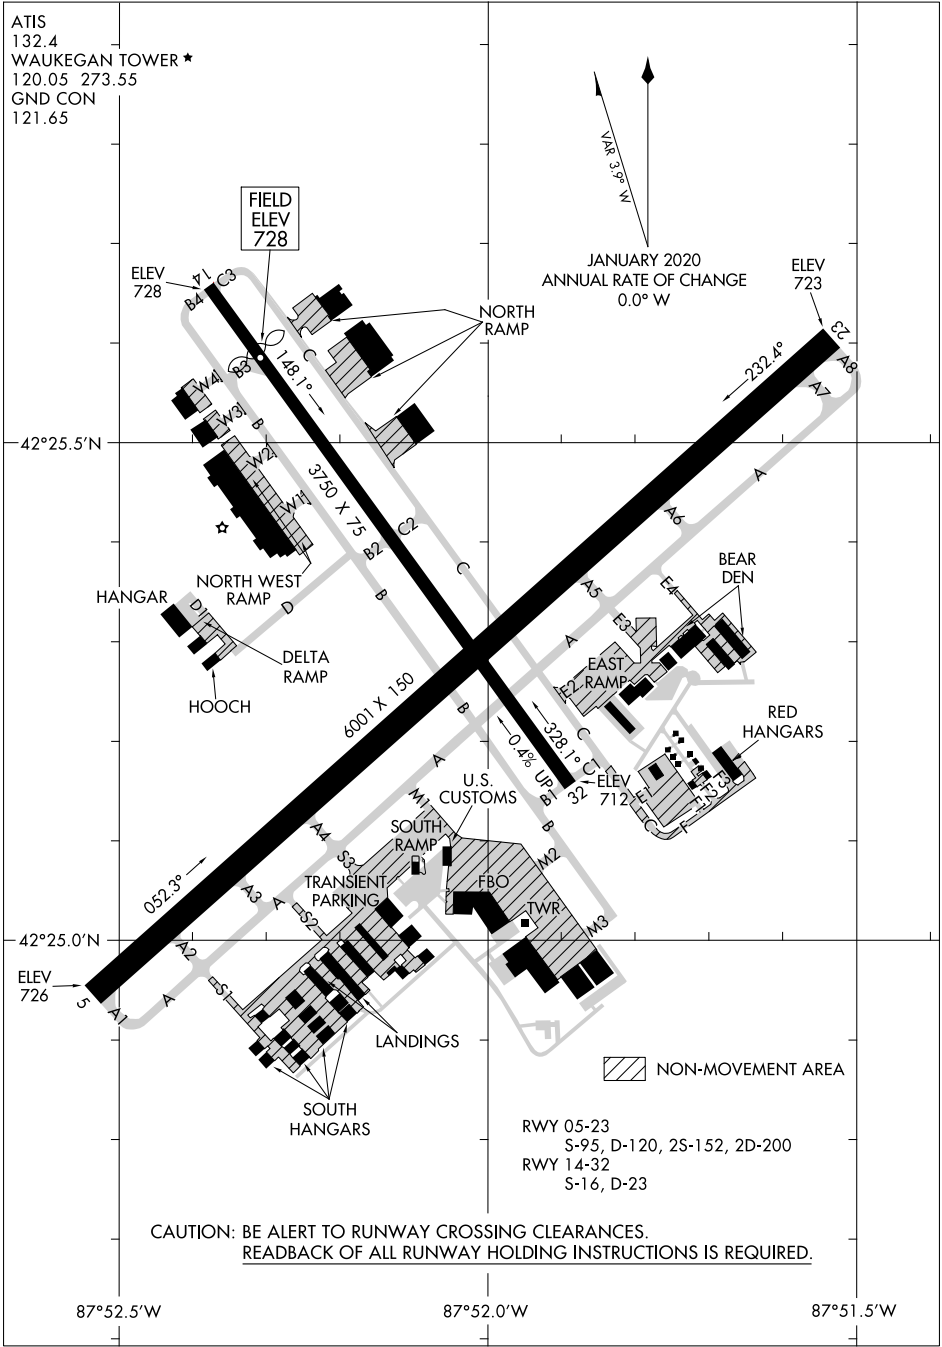

AIRPORT DIAGRAM

AL-5324 (FAA)

WAUKEGAN NTL (UGN)
CHICAGO/WAUKEGAN, ILLINOIS

ATIS
132.4
WAUKEGAN TOWER ★
120.05 273.55
GND CON
121.65

EC-3, 19 MAY 2022 to 16 JUN 2022

EC-3, 19 MAY 2022 to 16 JUN 2022

AIRPORT DIAGRAM