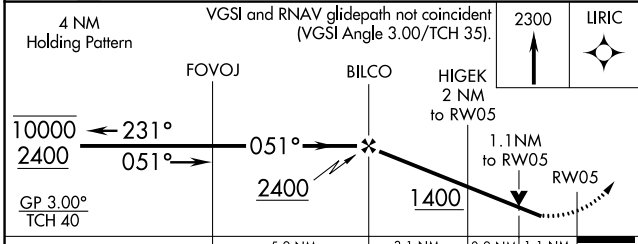

WAAS CH 81812 W05A	APP CRS 051°	Rwy Idg 6001 TDZE 726 Apt Elev 728

RNAV (GPS) RWY 5

WAUKEGAN NTL (UGN)

RNP APCH - GPS.	MISSED APPROACH: Climb to 2300 direct LIRIC and hold.
▼ Rwy 5 helicopter visibility reduction below 3/4 SM NA. For uncompensated Baro-VNAV systems, LNAV/VNAV NA below -16°C or above 54°C. ▲ Circling Rwy 14, 32 NA at night.	

ATIS 132.4	CHICAGO APP CON 120.55	WAUKEGAN TOWER ★ 120.05(CTAF) 273.55	GND CON 121.65

CATEGORY	A	B	C	D
LPV DA		976-3/4	250 (300-3/4)	
LNAV/VNAV DA		1013-7/8	287 (300-7/8)	
LNAV MDA	1120-1	394 (400-1)	1120-1 1/8	394 (400-1 1/8)
CIRCLING	1220-1	492 (500-1)	1220-1 1/2	1400-2 1/4 672 (700-2 1/4)

EC-3, 19 MAY 2022 to 16 JUN 2022

EC-3, 19 MAY 2022 to 16 JUN 2022