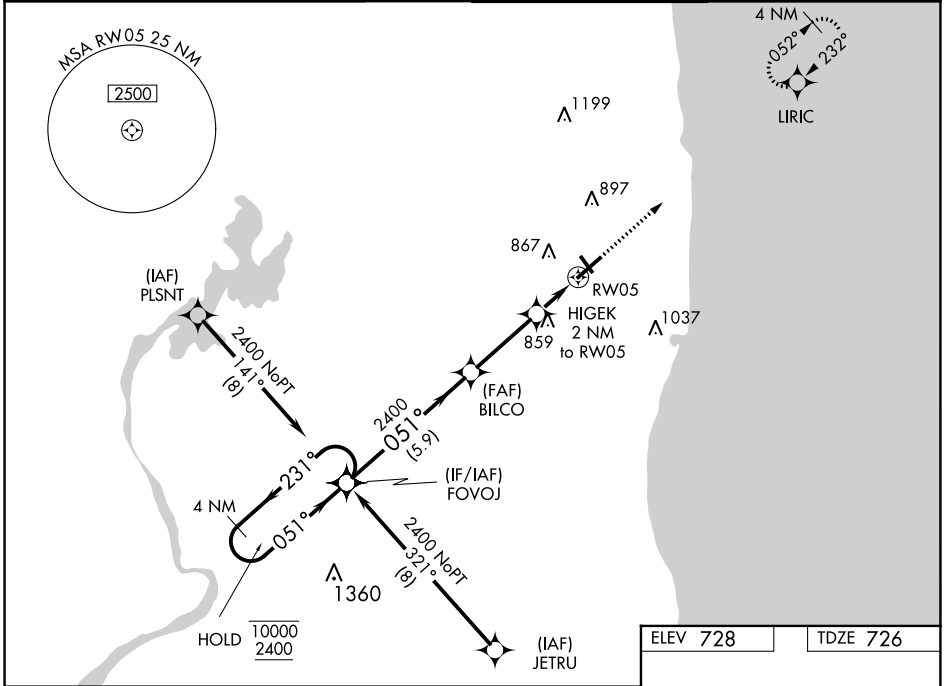

WAAS CH 81812 W05A	APP CRS 051°	Rwy Idg 6001 TDZE 726 Apt Elev 728
----------------------------------------	------------------------	---------------------------------------------------------------

RNAV (GPS) RWY 5

WAUKEGAN NTL (UGN)

RNP APCH - GPS.	MISSED APPROACH: Climb to 2300 direct LIRIC and hold.
<p>▼ Rwy 5 helicopter visibility reduction below 3/4 SM NA. For uncompensated Baro-VNAV systems, LNAV/VNAV NA below -16°C or above 54°C.</p> <p>▲ Circling Rwy 14, 32 NA at night.</p>	

CATEGORY	A	B	C	D
LPV DA		976-3/4	250 (300-3/4)	
LNAV/VNAV DA		1013-7/8	287 (300-7/8)	
LNAV MDA	1120-1	394 (400-1)	1120-1 1/8	394 (400-1 1/8)
CIRCLING	1220-1	492 (500-1)	1220-1 1/2	1400-2 1/4 672 (700-2 1/4)