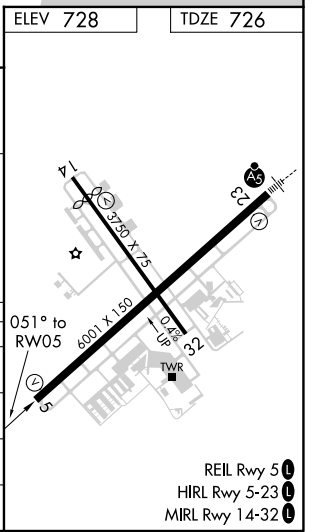

WAAS CH 81812 W05A	APP CRS 051°	Rwy Idg 6001 TDZE 726 Apt Elev 728
----------------------------------------	------------------------	---------------------------------------------------------------

RNAV (GPS) RWY 5

WAUKEGAN NTL (UGN)

RNP APCH - GPS.	MISSED APPROACH: Climb to 2300 direct LIRIC and hold.
<p>▼ Rwy 5 helicopter visibility reduction below 3/4 SM NA. For uncompensated Baro-VNAV systems, LNAV/VNAV NA below -16°C or above 54°C.</p> <p>▲ Circling Rwy 14, 32 NA at night.</p>	

CATEGORY	A	B	C	D
LPV DA		976-3/4	250 (300-3/4)	
LNAV/VNAV DA		1013-7/8	287 (300-7/8)	
LNAV MDA	1120-1	394 (400-1)	1120-1 1/8	394 (400-1 1/8)
CIRCLING	1220-1	492 (500-1)	1220-1 1/2	1400-2 1/4 672 (700-2 1/4)