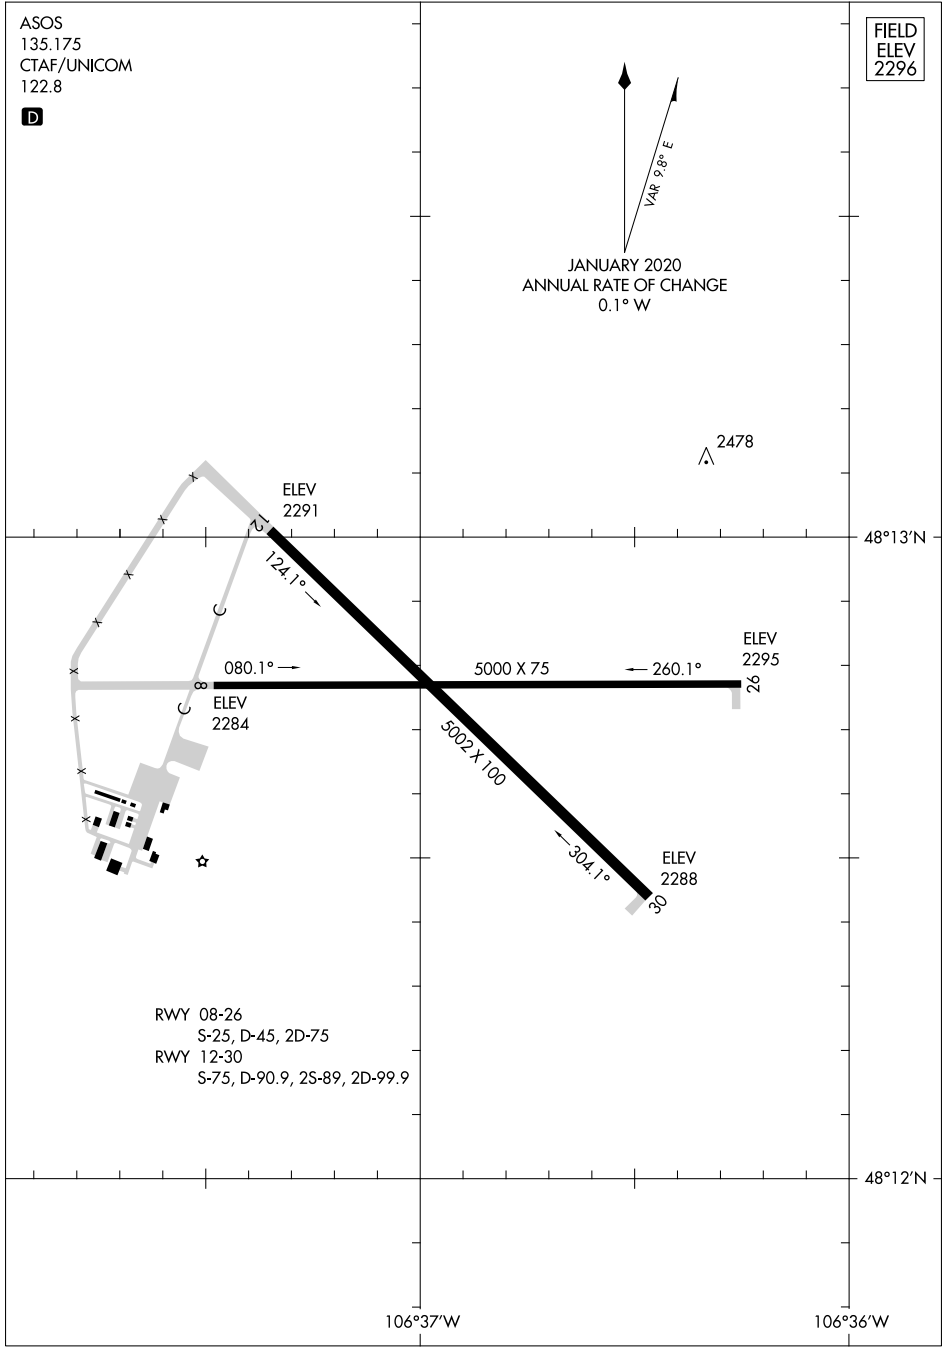

21112

# AIRPORT DIAGRAM

WOKAL FLD/GLASGOW-VALLEY COUNTY (GGW)  
AL-5382 (FAA) GLASGOW, MONTANA

ASOS  
135.175  
CTAF/UNICOM  
122.8

FIELD  
ELEV  
2296

VAR 9, 8° E  
JANUARY 2020  
ANNUAL RATE OF CHANGE  
0.1° W

2478  
▲

NW-1, 19 MAY 2022 to 16 JUN 2022

NW-1, 19 MAY 2022 to 16 JUN 2022

RWY 08-26  
S-25, D-45, 2D-75  
RWY 12-30  
S-75, D-90.9, 2S-89, 2D-99.9