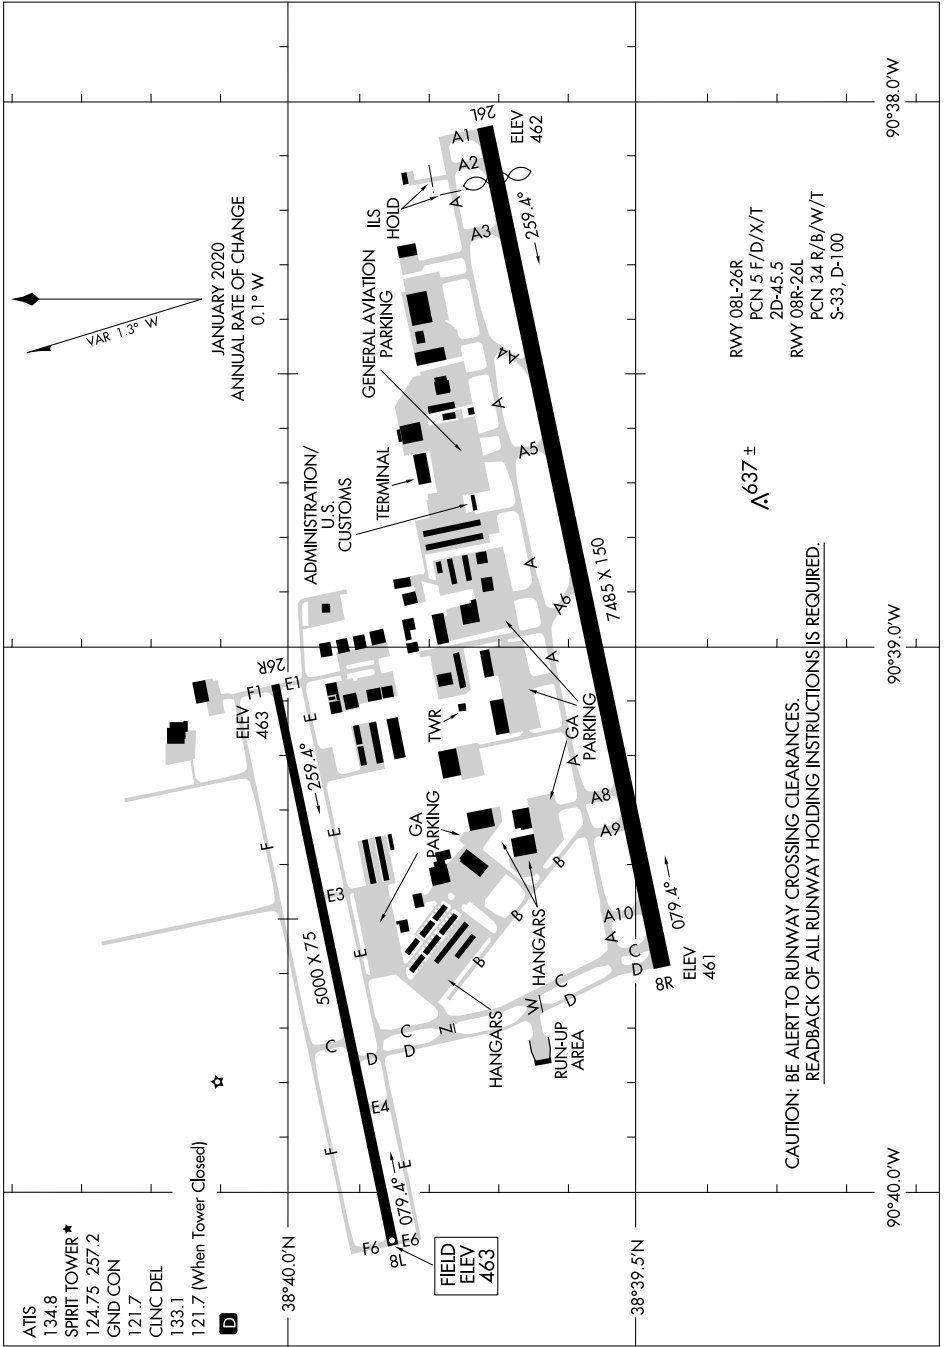

AIRPORT DIAGRAM

AL-5400 (FAA)

SPIRIT OF ST LOUIS (SUS)
ST. LOUIS, MISSOURI

NC-3, 19 MAY 2022 to 16 JUN 2022

NC-3, 19 MAY 2022 to 16 JUN 2022

AIRPORT DIAGRAM

ST. LOUIS, MISSOURI
SPIRIT OF ST LOUIS (SUS)