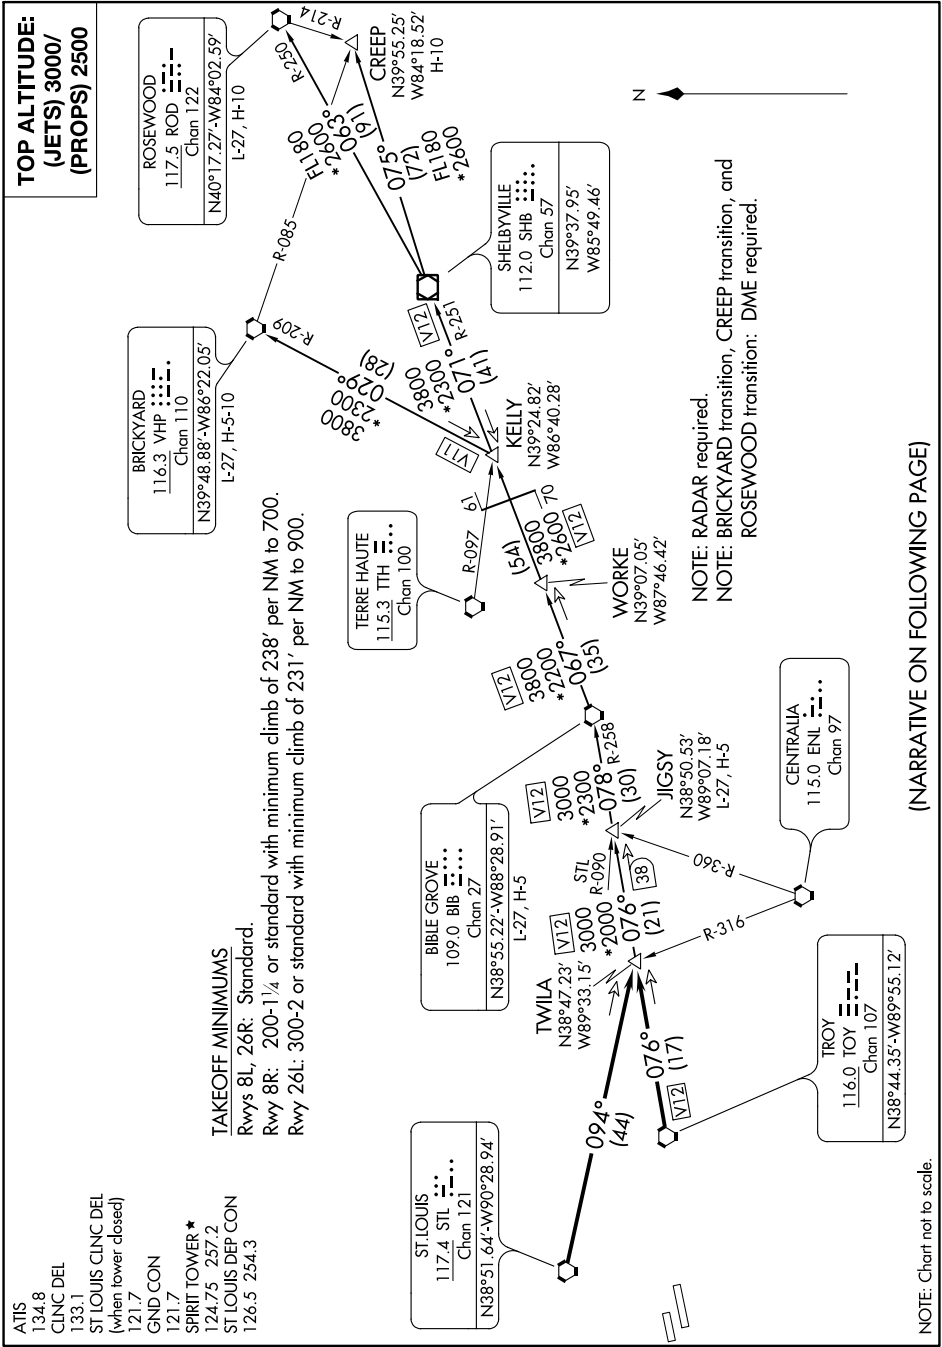

NC-3, 19 MAY 2022 to 16 JUN 2022

TOP ALTITUDE:
**(JETS) 3000/
(PROPS) 2500**

TAKEOFF MINIMUMS

(NARRATIVE ON FOLLOWING PAGE)

NOTE: Chart not to scale.

NC-3, 19 MAY 2022 to 16 JUN 2022