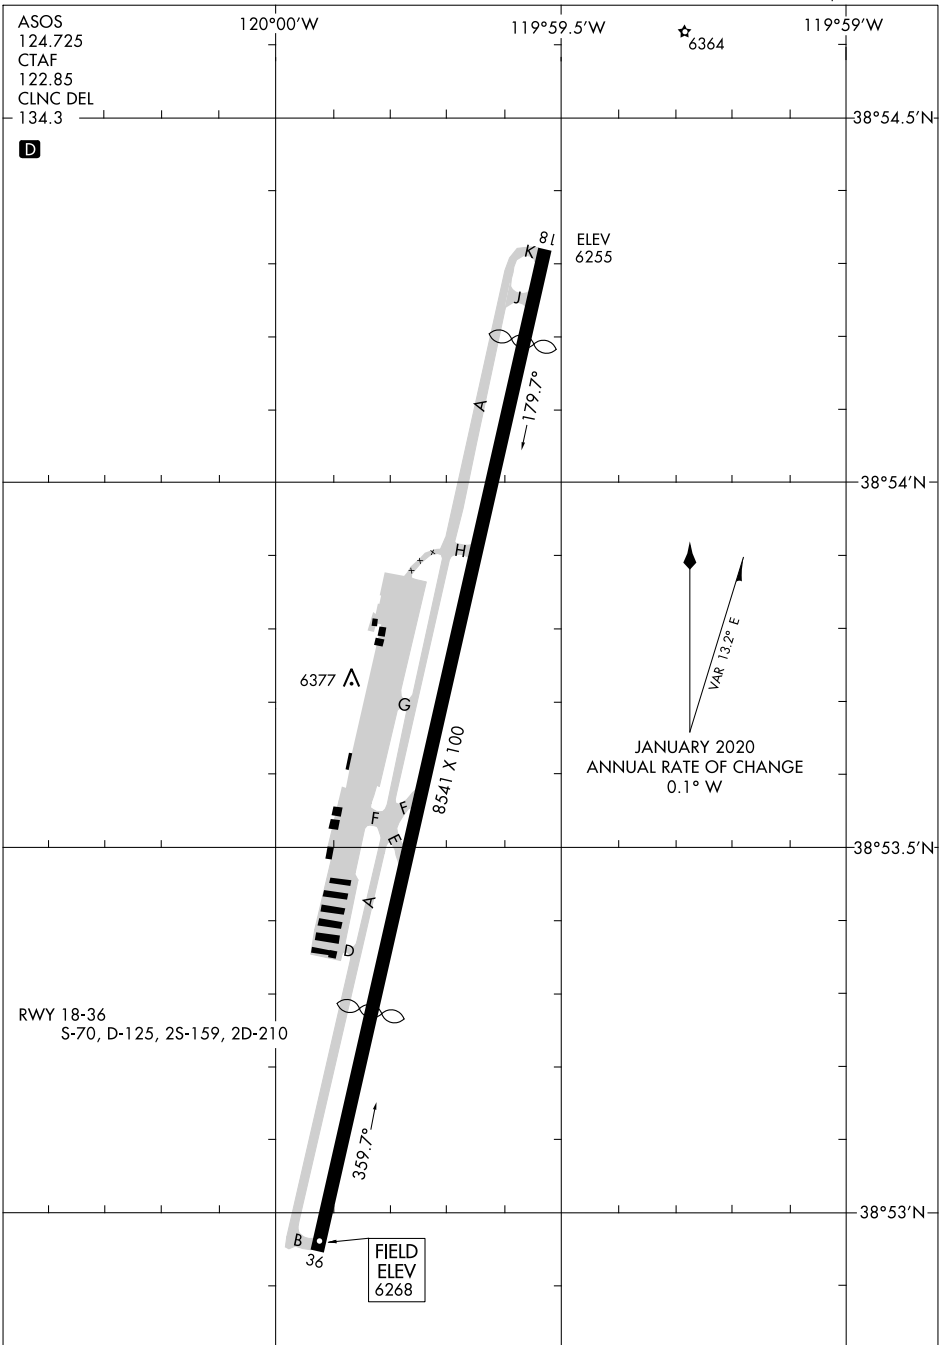

21336

AIRPORT DIAGRAM

AL-5416 (FAA)

LAKE TAHOE (TVL)
SOUTH LAKE TAHOE, CALIFORNIA

AIRPORT DIAGRAM

21336

SOUTH LAKE TAHOE, CALIFORNIA
LAKE TAHOE (TVL)