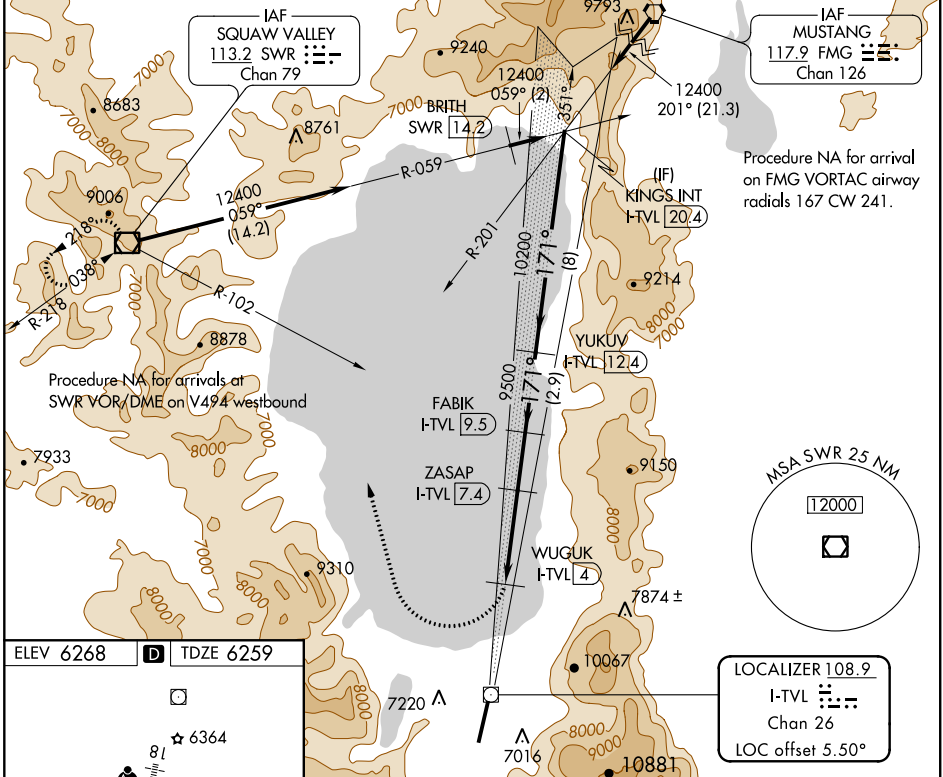

LOC/DME I-TVL 108.9 Chan 26	APP CRS 171°	Rwy Idg TDZE Apt Elev	7017 6259 6268
--	------------------------	-----------------------------	---

LDA RWY 18

LAKE TAHOE (TVL)

DME required.		MALSF	MISSED APPROACH: Climbing right turn to 11000 on heading 329° and SWR VOR/DME R-102 to SWR VOR/DME and hold.
<p>▼ NA Rwy 18 helicopter visibility reduction below 3/4 SM NA. When local altimeter setting not received, procedure NA.</p> <p>⚠ -13°C</p>			

ASOS 124.725	OAKLAND CENTER 127.95 316.1	CLNC DEL 134.3	CTAF 122.85
------------------------	---------------------------------------	--------------------------	-----------------------

SW-2, 19 MAY 2022 to 16 JUN 2022

SW-2, 19 MAY 2022 to 16 JUN 2022