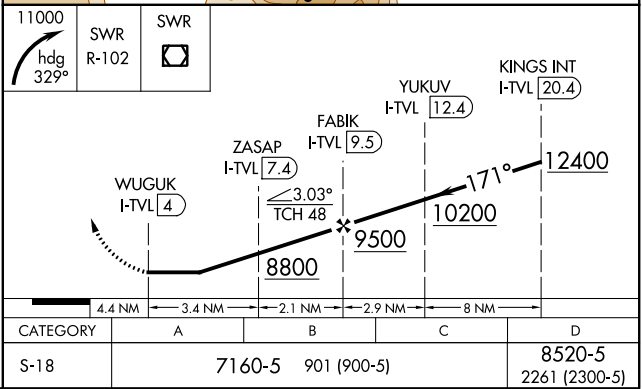

LOC/DME I-TVL 108.9 Chan 26	APP CRS 171°	Rwy Idg TDZE Apt Elev	7017 6259 6268
--	------------------------	-----------------------------	---

LDA RWY 18

LAKE TAHOE (TVL)

DME required.		MALSF	MISSED APPROACH: Climbing right turn to 11000 on heading 329° and SWR VOR/DME R-102 to SWR VOR/DME and hold.
<p>▼ NA Rwy 18 helicopter visibility reduction below 3/4 SM NA. When local altimeter setting not received, procedure NA.</p> <p>⚠ -13°C</p>			

ASOS 124.725	OAKLAND CENTER 127.95 316.1	CLNC DEL 134.3	CTAF 122.85
------------------------	---------------------------------------	--------------------------	-----------------------

SW-2, 19 MAY 2022 to 16 JUN 2022