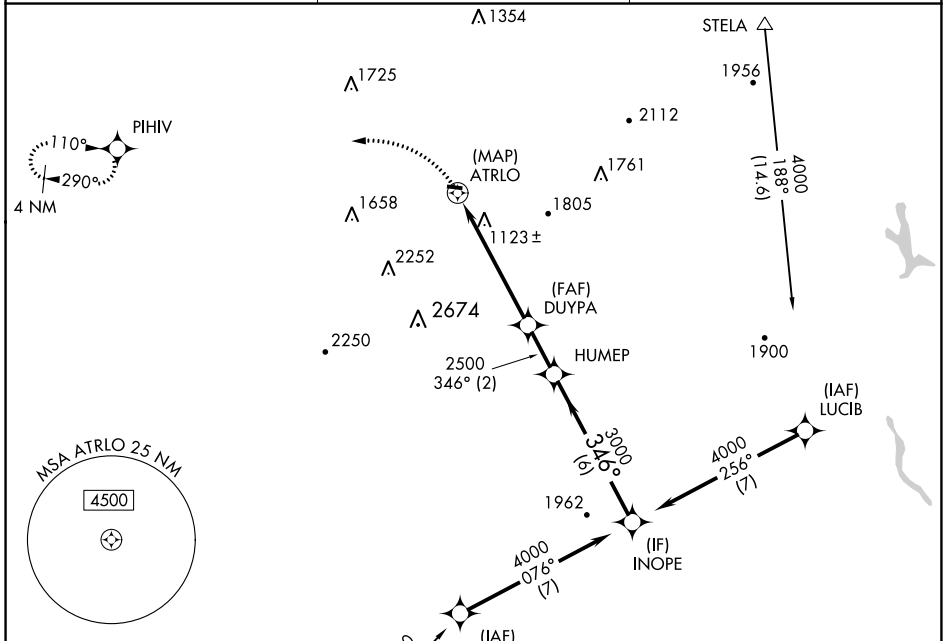

APP CRS	Rwy Idg	N/A
346°	TDZE	N/A
	Apt Elev	739

RNAV (GPS)-B

WALTER J KOLADZA (G.B.R.)

NA -20°C	Obtain local altimeter setting on CTAF; when not received, use Pittsfield altimeter setting. DME/DME RNP-0.3 NA. Procedure NA at night. Visibility reduction by helicopters NA.	MISSED APPROACH: Climbing left turn to 4000 direct PIHIV and hold.
-------------	--	--

ALBANY APP CON 132.825 307.2	UNICOM 122.8 (CTAF)	121.6
--	-------------------------------	--------------

ELEV 739

CATEGORY	A	B	C	D
CIRCLING	1500-1 761 (800-1)	1560-1¼ 821 (900-1¼)	NA	
PITTSFIELD ALTIMETER SETTING MINIMUMS				
CIRCLING	1600-1¼ 861 (900-1¼)	1660-1¼ 921 (1000-1¼)	NA	

NE-1, 19 MAY 2022 to 16 JUN 2022

NE-1, 19 MAY 2022 to 16 JUN 2022