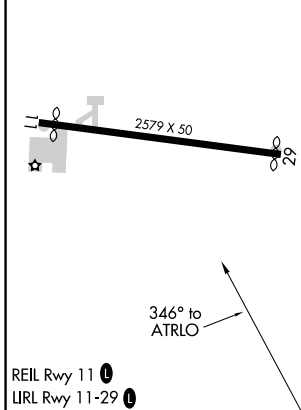

APP CRS	Rwy Idg	N/A
346°	TDZE	N/A
	Apt Elev	739

RNAV (GPS)-B

WALTER J KOLADZA (G.B.R.)

NA -20°C	Obtain local altimeter setting on CTAF; when not received, use Pittsfield altimeter setting. DME/DME RNP-0.3 NA. Procedure NA at night. Visibility reduction by helicopters NA.	MISSED APPROACH: Climbing left turn to 4000 direct PIHIV and hold.
-------------	--	--

ALBANY APP CON 132.825 307.2	UNICOM 122.8 (CTAF)	121.6
--	-------------------------------	--------------

ELEV 739

CATEGORY	A	B	C	D
CIRCLING	1500-1 761 (800-1)	1560-1¼ 821 (900-1¼)	NA	
PITTSFIELD ALTIMETER SETTING MINIMUMS				
CIRCLING	1600-1¼ 861 (900-1¼)	1660-1¼ 921 (1000-1¼)	NA	