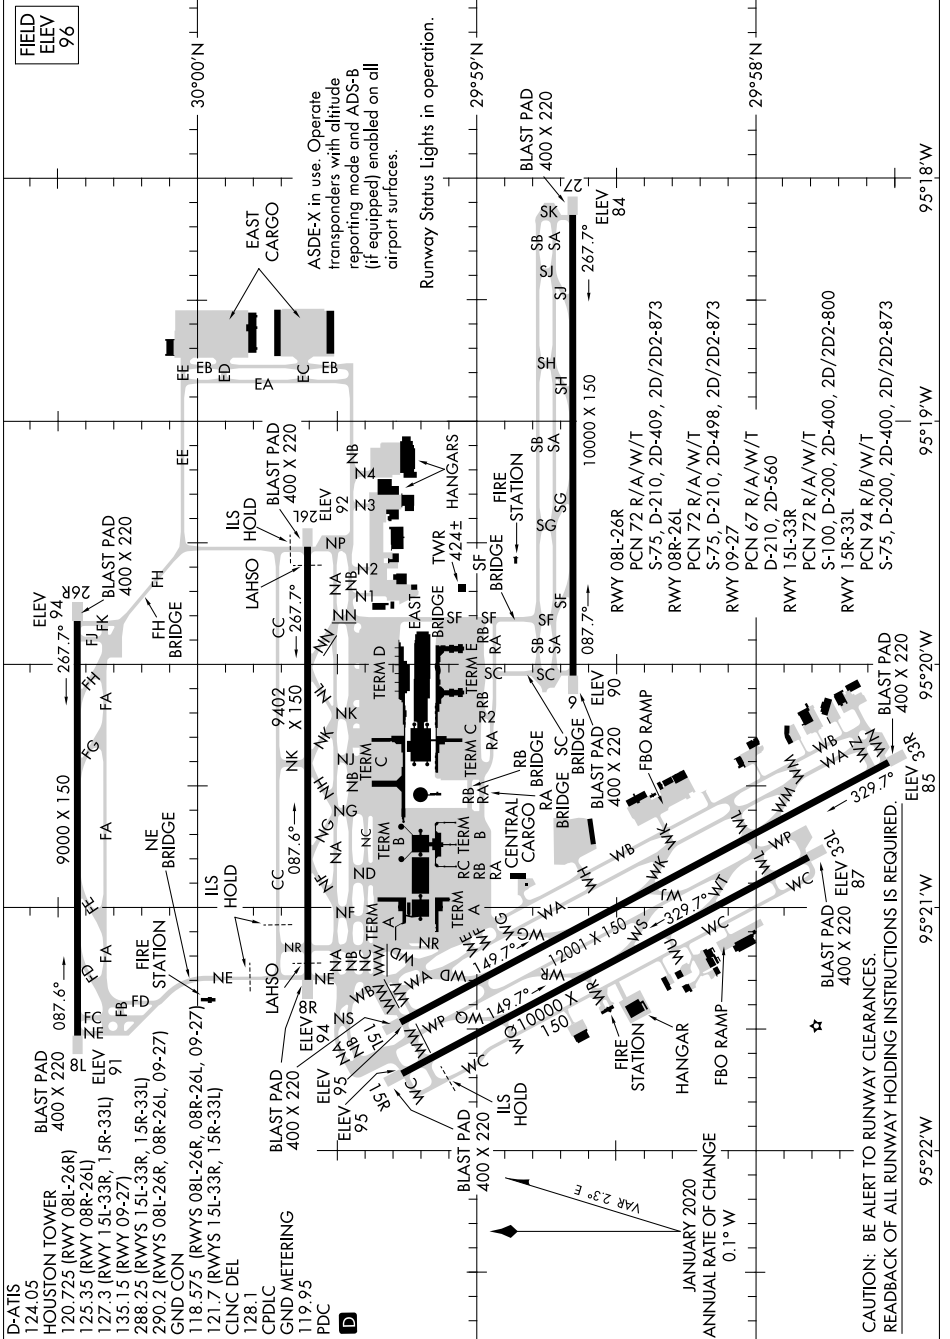

# AIRPORT DIAGRAM

AL-5461 (FAA)

## GEORGE BUSH INTCNL/HOUSTON (IAH)

HOUSTON, TEXAS

SC-5, 19 MAY 2022 to 16 JUN 2022

SC-5, 19 MAY 2022 to 16 JUN 2022

# AIRPORT DIAGRAM

HOUSTON, TEXAS