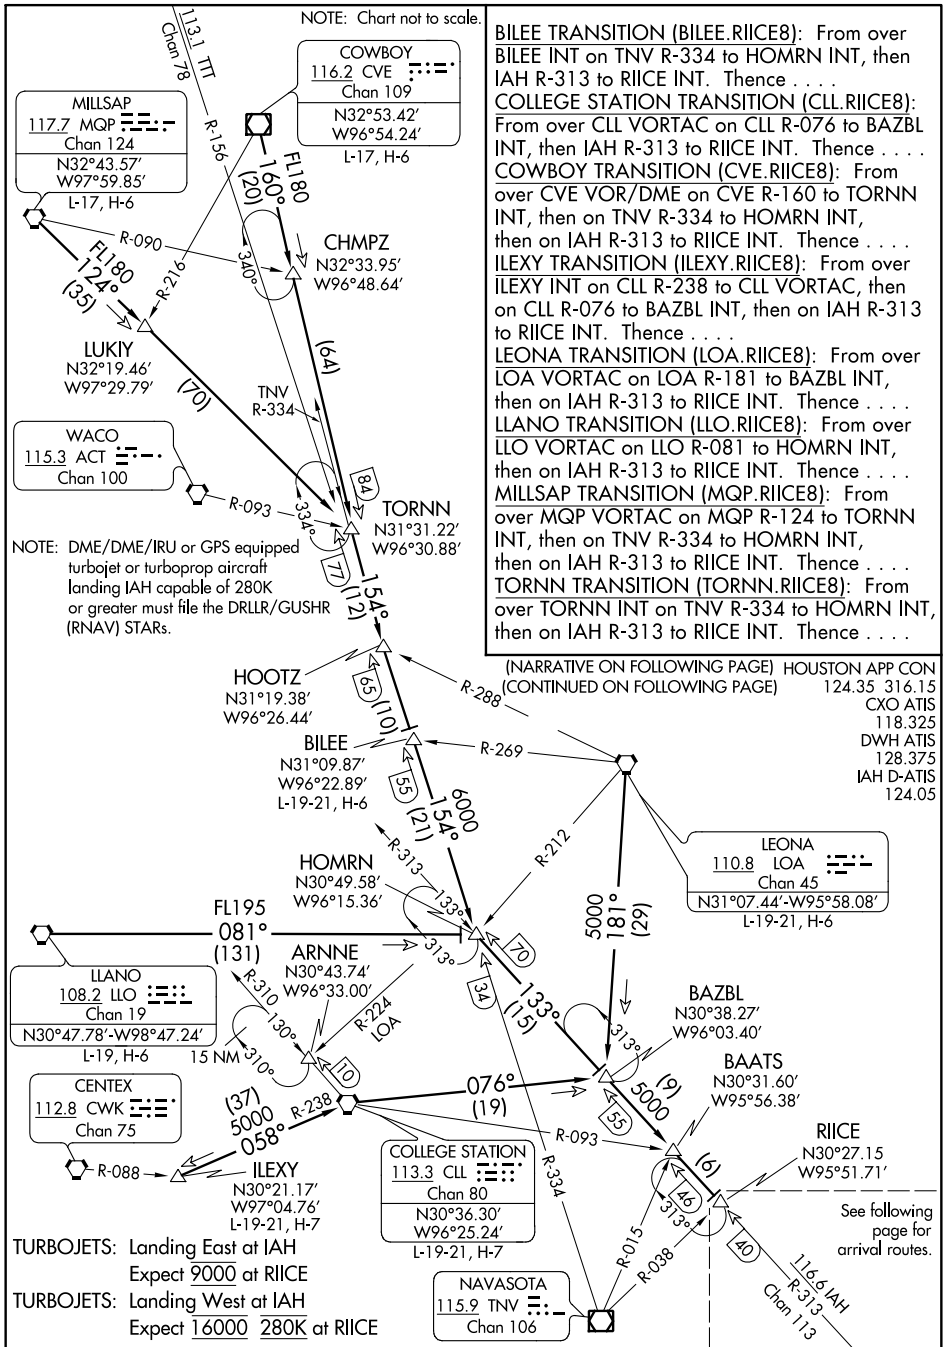

RIICE EIGHT ARRIVAL

Transition Routes

HOUSTON, TEXAS

SC-5, 19 MAY 2022 to 16 JUN 2022

SC-5, 19 MAY 2022 to 16 JUN 2022

RIICE EIGHT ARRIVAL

Transition Routes

HOUSTON, TEXAS