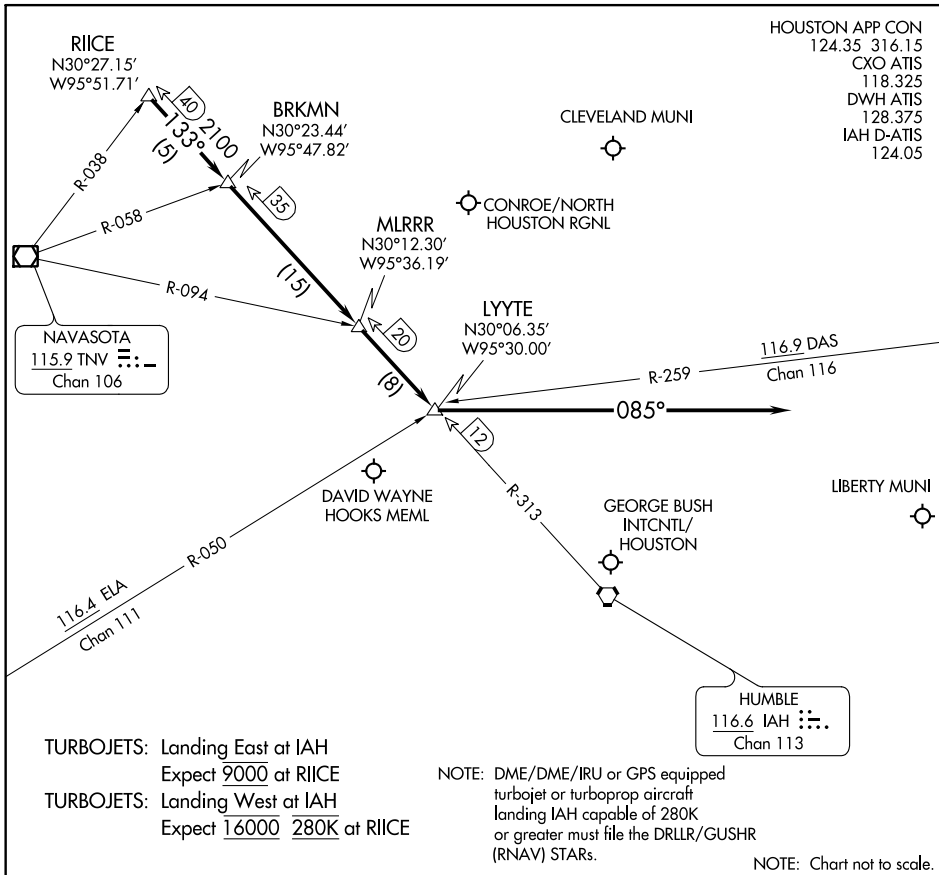

RIICE EIGHT ARRIVAL

Arrival Routes

HOUSTON, TEXAS

SC-5, 19 MAY 2022 to 16 JUN 2022

SC-5, 19 MAY 2022 to 16 JUN 2022

ARRIVAL ROUTE DESCRIPTION

GEORGE BUSH INTCNTL/HOUSTON (IAH):

.... From over RIICE INT on IAH R-313 to BRKMN INT, to MLRRR INT, to LYYTE INT.

LANDING RUNWAY 26L/R or 27:

.... Fly heading 085° for vectors to final approach course.

LANDING ALL OTHER RUNWAYS:

.... Expect vectors to final approach course at or prior to LYYTE INT.

FOR ALL OTHER AIRPORTS:

.... From over RIICE INT on IAH R-313 to BRKMN INT, thence as depicted to LYYTE INT expect vectors to final approach course at or prior to LYYTE INT.