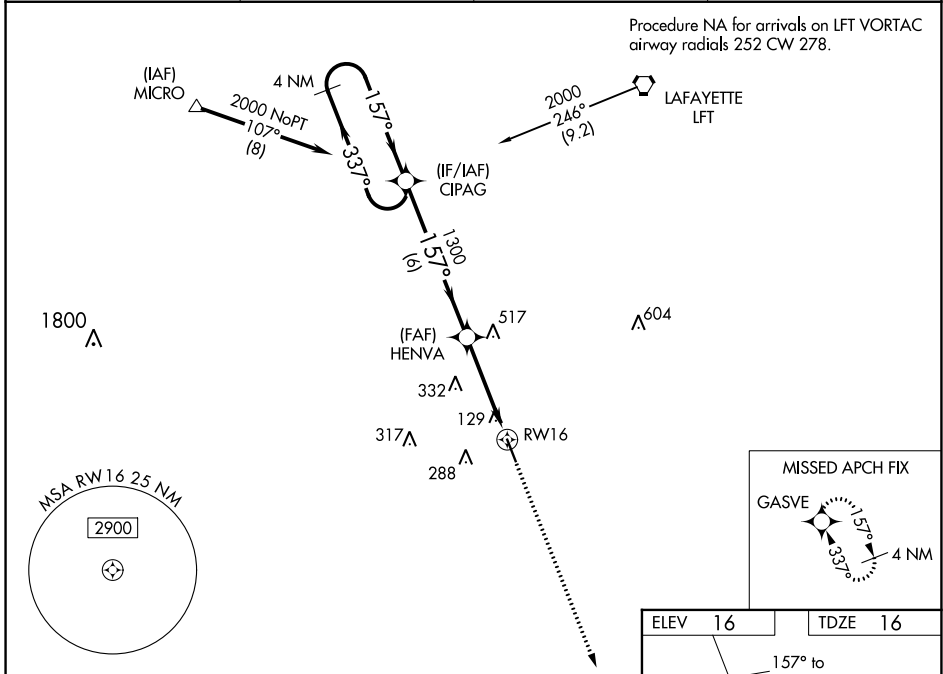

WAAS CH 78023 W16A	APP CRS 157°	Rwy Idg TDZE Apt Elev	5000 16 16
--	------------------------	-----------------------------	---------------------------------------

RNAV (GPS) RWY 16

ABBEVILLE CHRIS CRUSTA MEMORIAL (IYA)

RNP APCH.

Baro-VNAV NA when using New Iberia altimeter setting. For uncompensated Baro-VNAV systems, LNAV/VNAV NA below -15°C (5°F) or above 54°C (130°F). Helicopter visibility reduction below 3/4 SM NA. When local altimeter setting not received, use New Iberia altimeter setting and increase all DA 27 feet and all MDA 40 feet.

MISSED APPROACH:
Climb to 2000 direct GASVE and hold.

AWOS-3 118.875	LAFAYETTE APP CON ★ 121.1 268.7	GCO 135.075	UNICOM 122.8 (CTAF)
--------------------------	---	-----------------------	-------------------------------

CATEGORY	A	B	C	D
LPV DA	266-1	250 (300-1)		NA
LNAV/VNAV DA	279-1	263 (300-1)		NA
LNAV MDA	380-1	364 (400-1)		NA
C CIRCLING	520-1 504 (600-1)	600-1 584 (600-1)	700-2 684 (700-2)	NA

SC-4, 19 MAY 2022 to 16 JUN 2022