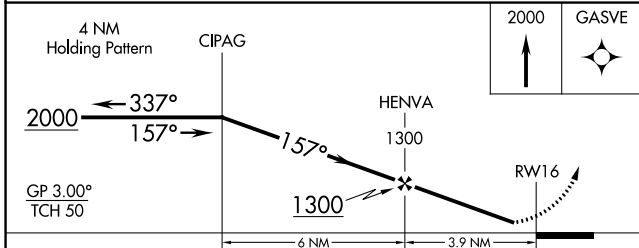

WAAS CH 78023 W16A	APP CRS 157°	Rwy Idg TDZE Apt Elev	5000 16 16
--	------------------------	-----------------------------	---------------------------------------

RNAV (GPS) RWY 16

ABBEVILLE CHRIS CRUSTA MEMORIAL (IYA)

RNP APCH.

Baro-VNAV NA when using New Iberia altimeter setting. For uncompensated Baro-VNAV systems, LNAV/VNAV NA below -15°C (5°F) or above 54°C (130°F). Helicopter visibility reduction below 3/4 SM NA. When local altimeter setting not received, use New Iberia altimeter setting and increase all DA 27 feet and all MDA 40 feet.

MISSED APPROACH:
Climb to 2000 direct GASVE and hold.

AWOS-3 118.875	LAFAYETTE APP CON ★ 121.1 268.7	GCO 135.075	UNICOM 122.8 (CTAF)
--------------------------	---	-----------------------	-------------------------------