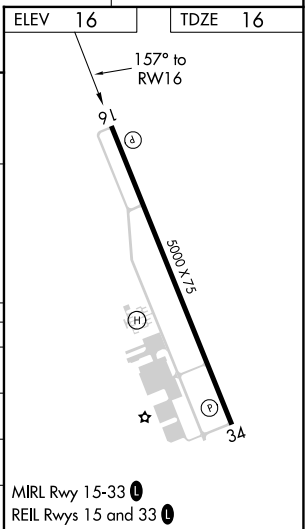

WAAS CH 78023 W16A	APP CRS 157°	Rwy Idg TDZE Apt Elev	5000 16 16

RNAV (GPS) RWY 16

ABBEVILLE CHRIS CRUSTA MEMORIAL (IYA)

RNP APCH.

Baro-VNAV NA when using New Iberia altimeter setting. For uncompensated Baro-VNAV systems, LNAV/VNAV NA below -15°C (5°F) or above 54°C (130°F). Helicopter visibility reduction below 3/4 SM NA. When local altimeter setting not received, use New Iberia altimeter setting and increase all DA 27 feet and all MDA 40 feet.

MISSED APPROACH:
Climb to 2000 direct GASVE and hold.

AWOS-3 118.875	LAFAYETTE APP CON ★ 121.1 268.7	GCO 135.075	UNICOM 122.8 (CTAF)

CATEGORY	A	B	C	D
LPV DA	266-1	250 (300-1)		NA
LNAV/VNAV DA	279-1	263 (300-1)		NA
LNAV MDA	380-1	364 (400-1)		NA
C CIRCLING	520-1 504 (600-1)	600-1 584 (600-1)	700-2 684 (700-2)	NA

SC-4, 19 MAY 2022 to 16 JUN 2022

SC-4, 19 MAY 2022 to 16 JUN 2022