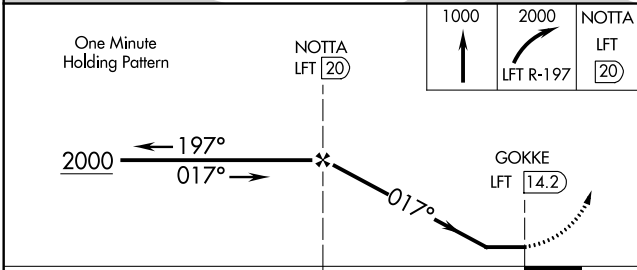

VORTAC LFT 109.8 Chan 35	APP CRS 017°	Rwy Idg TDZE Apt Elev N/A N/A 16

VOR/DME-B

ABBEVILLE CHRIS CRUSTA MEMORIAL (1YA)

▽ ▲ NA	When local altimeter setting not received, use New Iberia altimeter setting and increase all MDA 40 feet.	MISSED APPROACH: Climb to 1000, then climbing right turn to 2000 via LFT R-197 to NOTTA/LFT 20 DME and hold.

AWOS-3 118.875	LAFAYETTE APP CON * 121.1 268.7	GCO 135.075	UNICOM 122.8 (CTAF) 0

CATEGORY	A	B	C	D
C CIRCLING	600-1	584 (600-1)	700-2 684 (700-2)	NA

SC-4, 19 MAY 2022 to 16 JUN 2022

SC-4, 19 MAY 2022 to 16 JUN 2022