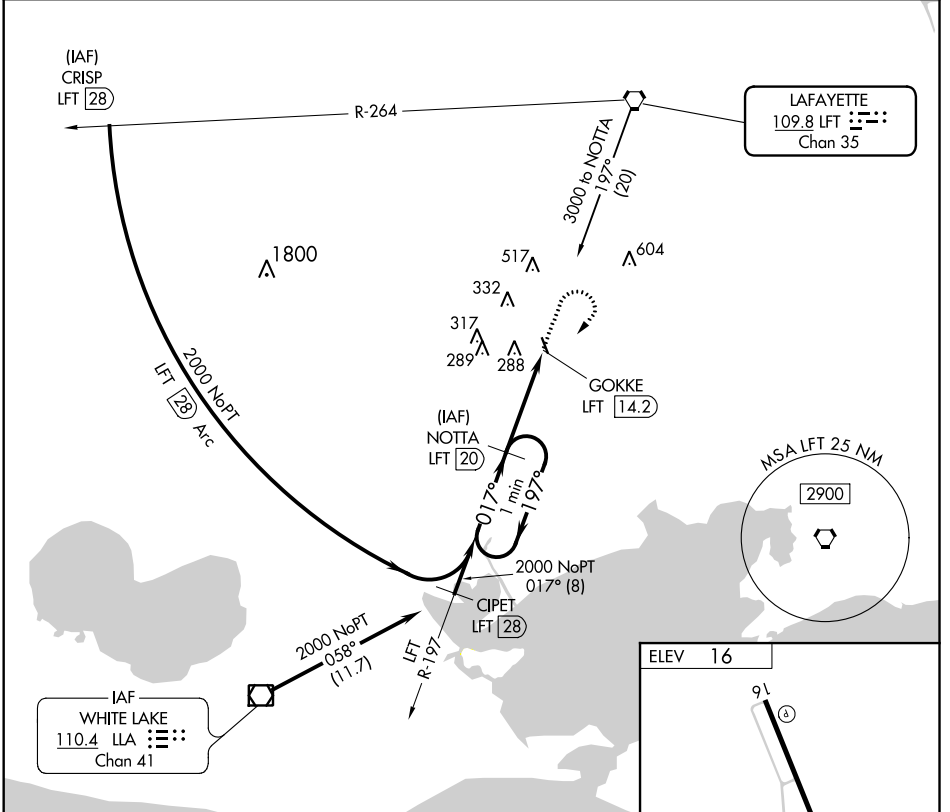

VORTAC LFT 109.8 Chan 35	APP CRS 017°	Rwy Idg TDZE Apt Elev N/A N/A 16
--	------------------------	--

VOR/DME-B

ABBEVILLE CHRIS CRUSTA MEMORIAL (1YA)

▽ ▲ NA	When local altimeter setting not received, use New Iberia altimeter setting and increase all MDA 40 feet.	MISSED APPROACH: Climb to 1000, then climbing right turn to 2000 via LFT R-197 to NOTTA/LFT 20 DME and hold.
-------------------------	---	--

AWOS-3 118.875	LAFAYETTE APP CON * 121.1 268.7	GCO 135.075	UNICOM 122.8 (CTAF) 0
--------------------------	---	-----------------------	--

CATEGORY	A	B	C	D
C CIRCLING	600-1	584 (600-1)	700-2 684 (700-2)	NA

SC-4, 19 MAY 2022 to 16 JUN 2022

SC-4, 19 MAY 2022 to 16 JUN 2022