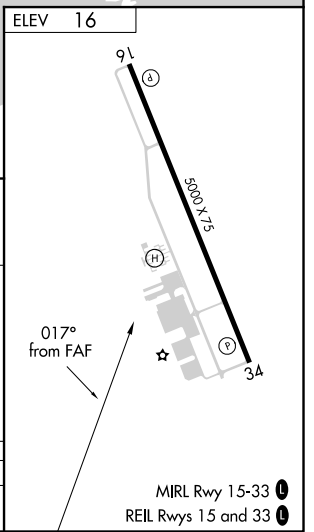

VORTAC LFT 109.8 Chan 35	APP CRS 017°	Rwy Idg TDZE Apt Elev N/A N/A 16

VOR/DME-B

ABBEVILLE CHRIS CRUSTA MEMORIAL (1YA)

▽ ▲ NA	When local altimeter setting not received, use New Iberia altimeter setting and increase all MDA 40 feet.	MISSED APPROACH: Climb to 1000, then climbing right turn to 2000 via LFT R-197 to NOTTA/LFT 20 DME and hold.

AWOS-3 118.875	LAFAYETTE APP CON * 121.1 268.7	GCO 135.075	UNICOM 122.8 (CTAF) 0

CATEGORY	A	B	C	D
C CIRCLING	600-1	584 (600-1)	700-2 684 (700-2)	NA

SC-4, 19 MAY 2022 to 16 JUN 2022

SC-4, 19 MAY 2022 to 16 JUN 2022