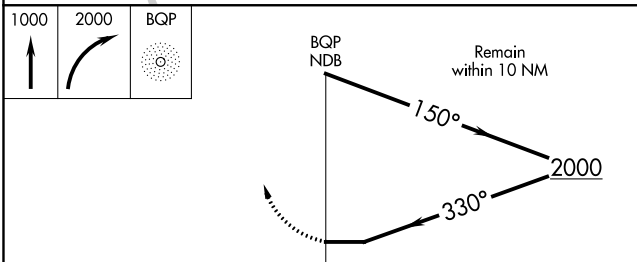

NDB BQP 329	APP CRS 330°	Rwy ldg TDZE Apt Elev	4002 168 168
-----------------------	------------------------	-----------------------------	---

NDB RWY 34

MOREHOUSE MEMORIAL (BQP)

NA When local altimeter setting not received, use Monroe altimeter setting and increase all MDA 60 feet and Cat C visibility ¼ mile.

MISSED APPROACH: Climb to 1000 then climbing right turn to 2000 direct BQP NDB and hold.

AWOS-3PT 118.375	MONROE APP CON ★ 126.9 307.9	UNICOM 122.8 (CTAF) 0
----------------------------	--	---------------------------------

CATEGORY	A	B	C	D
S-34	820-1	652 (700-1)	820-1¾ 652 (700-1¾)	NA
CIRCLING	820-1	652 (700-1)	820-1¾ 652 (700-1¾)	NA

NDB RWY 34

SC-4, 19 MAY 2022 to 16 JUN 2022

SC-4, 19 MAY 2022 to 16 JUN 2022