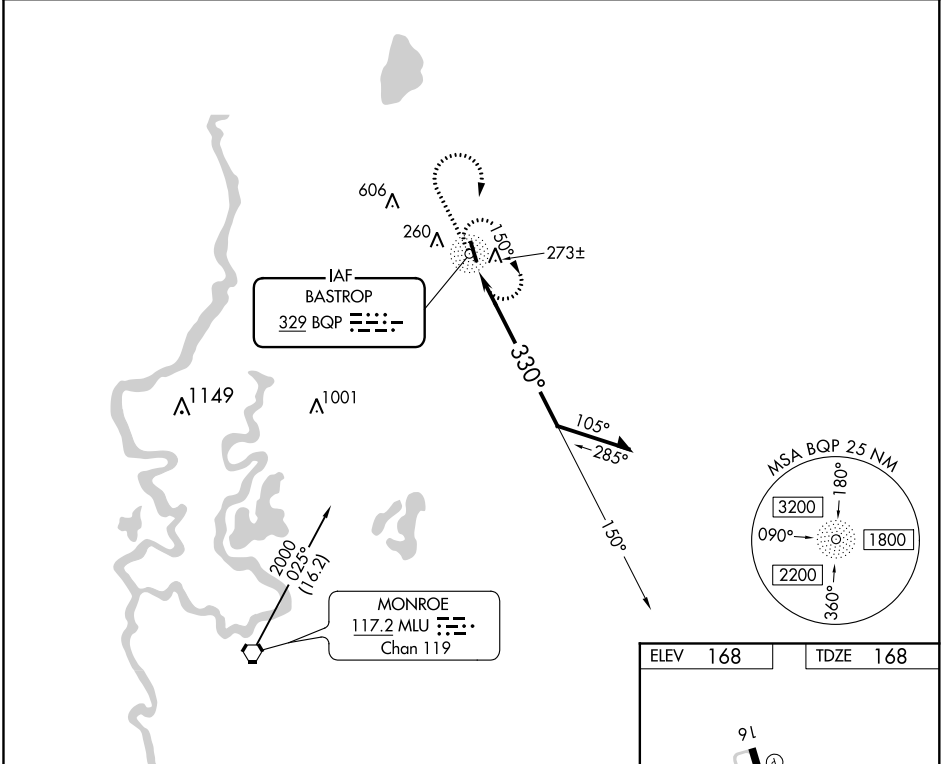

NDB BQP 329	APP CRS 330°	Rwy ldg TDZE Apt Elev	4002 168 168
-----------------------	------------------------	-----------------------------	---

NDB RWY 34

MOREHOUSE MEMORIAL (BQP)

NA When local altimeter setting not received, use Monroe altimeter setting and increase all MDA 60 feet and Cat C visibility ¼ mile.

MISSED APPROACH: Climb to 1000 then climbing right turn to 2000 direct BQP NDB and hold.

AWOS-3PT 118.375	MONROE APP CON ★ 126.9 307.9	UNICOM 122.8 (CTAF) 0
----------------------------	--	---------------------------------

CATEGORY	A	B	C	D
S-34	820-1	652 (700-1)	820-1¾ 652 (700-1¾)	NA
CIRCLING	820-1	652 (700-1)	820-1¾ 652 (700-1¾)	NA

NDB RWY 34

SC-4, 19 MAY 2022 to 16 JUN 2022

SC-4, 19 MAY 2022 to 16 JUN 2022