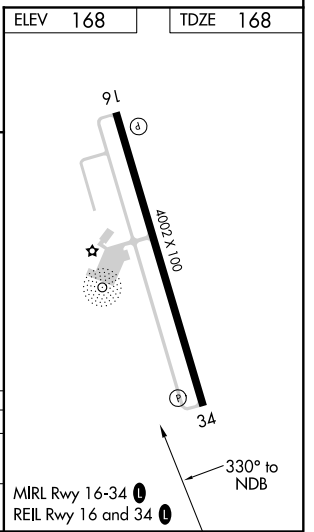

NDB BQP 329	APP CRS 330°	Rwy ldg TDZE Apt Elev	4002 168 168
-----------------------	------------------------	-----------------------------	---

NDB RWY 34

MOREHOUSE MEMORIAL (BQP)

NA When local altimeter setting not received, use Monroe altimeter setting and increase all MDA 60 feet and Cat C visibility ¼ mile.

MISSED APPROACH: Climb to 1000 then climbing right turn to 2000 direct BQP NDB and hold.

AWOS-3PT 118.375	MONROE APP CON ★ 126.9 307.9	UNICOM 122.8 (CTAF) 0
----------------------------	--	---------------------------------

CATEGORY	A	B	C	D
S-34	820-1	652 (700-1)	820-1¾ 652 (700-1¾)	NA
CIRCLING	820-1	652 (700-1)	820-1¾ 652 (700-1¾)	NA

NDB RWY 34

SC-4, 19 MAY 2022 to 16 JUN 2022

SC-4, 19 MAY 2022 to 16 JUN 2022