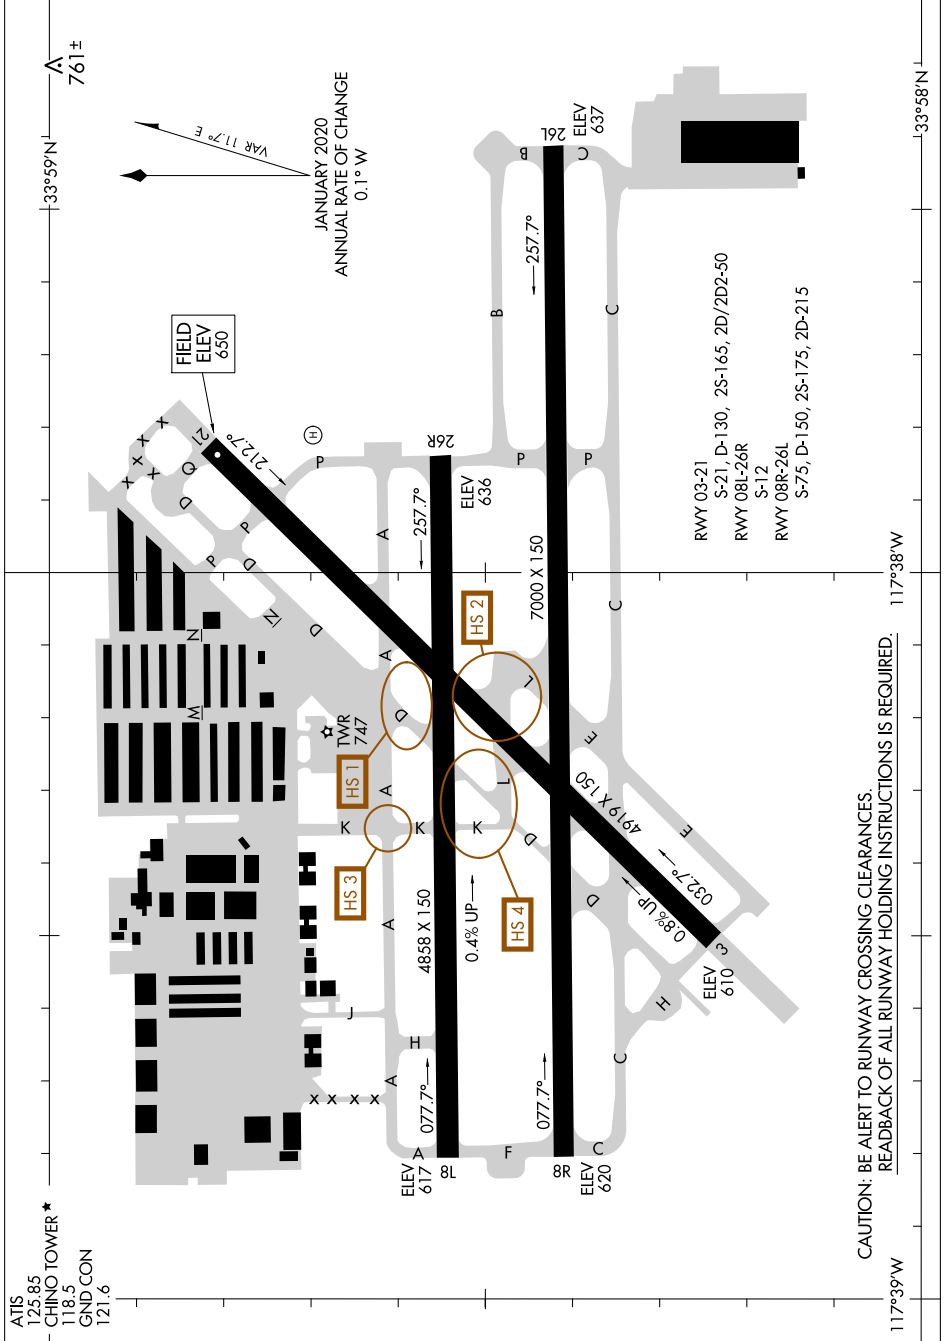

AIRPORT DIAGRAM

AL-5599 (FAA)

CHINO (CNO)
CHINO, CALIFORNIA

SW-3, 19 MAY 2022 to 16 JUN 2022

SW-3, 19 MAY 2022 to 16 JUN 2022

AIRPORT DIAGRAM

CHINO, CALIFORNIA
CHINO (CNO)