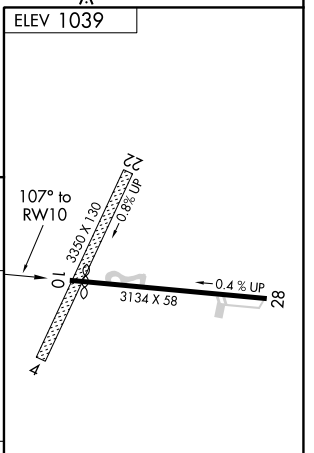

APP CRS	Rwy Idg	N/A
107°	TDZE	N/A
	Apt Elev	1039

RNAV (GPS)-A

SKANEATELES AERO DROME (6B9)

RNP APCH - GPS.		MISSED APPROACH: Climbing right turn to 3800 direct DULAY and hold.
<p>⚠ Circling NA to Rwys 4 and 22. Circling to Rwy 28 NA at night. ⚠ Rwy 28 helicopter visibility reduction below 1 SM NA.</p>		
AWOS-3P 120.125	SYRACUSE APP CON 126.125 269.125	UNICOM 122.8 (CTAF) 0

NE-2, 19 MAY 2022 to 16 JUN 2022

NE-2, 19 MAY 2022 to 16 JUN 2022

CATEGORY	A	B	C	D
CIRCLING	1600-1 561 (600-1)	1700-1 661 (700-1)	1780-2¼ 741 (800-2¼)	NA

REIL Rwys 10 and 28
MIRL Rwy 10-28 0