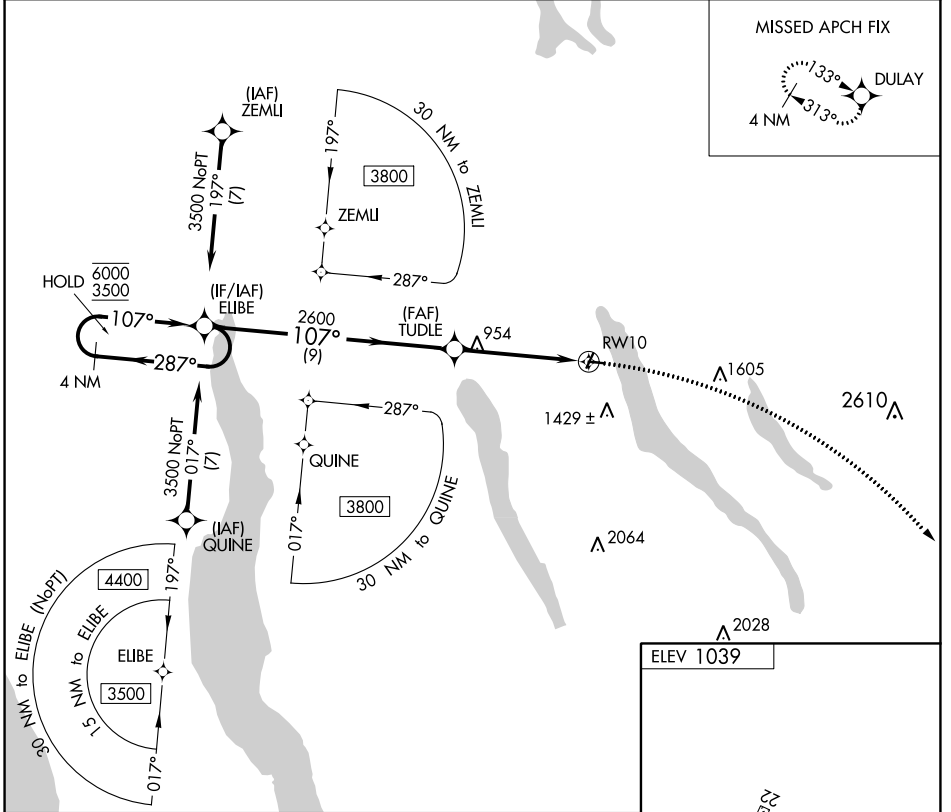

APP CRS	Rwy Idg	N/A
107°	TDZE	N/A
	Apt Elev	1039

RNAV (GPS)-A

SKANEATELES AERO DROME (6B9)

RNP APCH - GPS.		MISSED APPROACH: Climbing right turn to 3800 direct DULAY and hold.
<p>⚠ Circling NA to Rwys 4 and 22. Circling to Rwy 28 NA at night. ⚠ Rwy 28 helicopter visibility reduction below 1 SM NA.</p>		
AWOS-3P 120.125	SYRACUSE APP CON 126.125 269.125	UNICOM 122.8 (CTAF) 0

NE-2, 19 MAY 2022 to 16 JUN 2022

NE-2, 19 MAY 2022 to 16 JUN 2022

CATEGORY	A	B	C	D
CIRCLING	1600-1 561 (600-1)	1700-1 661 (700-1)	1780-2¼ 741 (800-2¼)	NA

REIL Rwys 10 and 28
MIRL Rwy 10-28 0