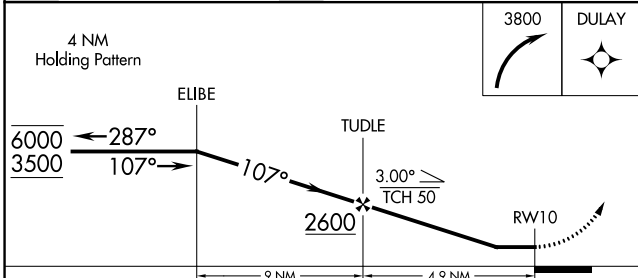

APP CRS	Rwy Idg	N/A
107°	TDZE	N/A
	Apt Elev	1039

RNAV (GPS)-A

SKANEATELES AERO DROME (6B9)

RNP APCH - GPS.		MISSED APPROACH: Climbing right turn to 3800 direct DULAY and hold.
<p>⚠ Circling NA to Rwys 4 and 22. Circling to Rwy 28 NA at night. ⚠ Rwy 28 helicopter visibility reduction below 1 SM NA.</p>		
AWOS-3P 120.125	SYRACUSE APP CON 126.125 269.125	UNICOM 122.8 (CTAF) 0

NE-2, 19 MAY 2022 to 16 JUN 2022

NE-2, 19 MAY 2022 to 16 JUN 2022

CATEGORY	A	B	C	D
CIRCLING	1600-1 561 (600-1)	1700-1 661 (700-1)	1780-2¼ 741 (800-2¼)	NA

REIL Rwys 10 and 28
MIRL Rwy 10-28 0