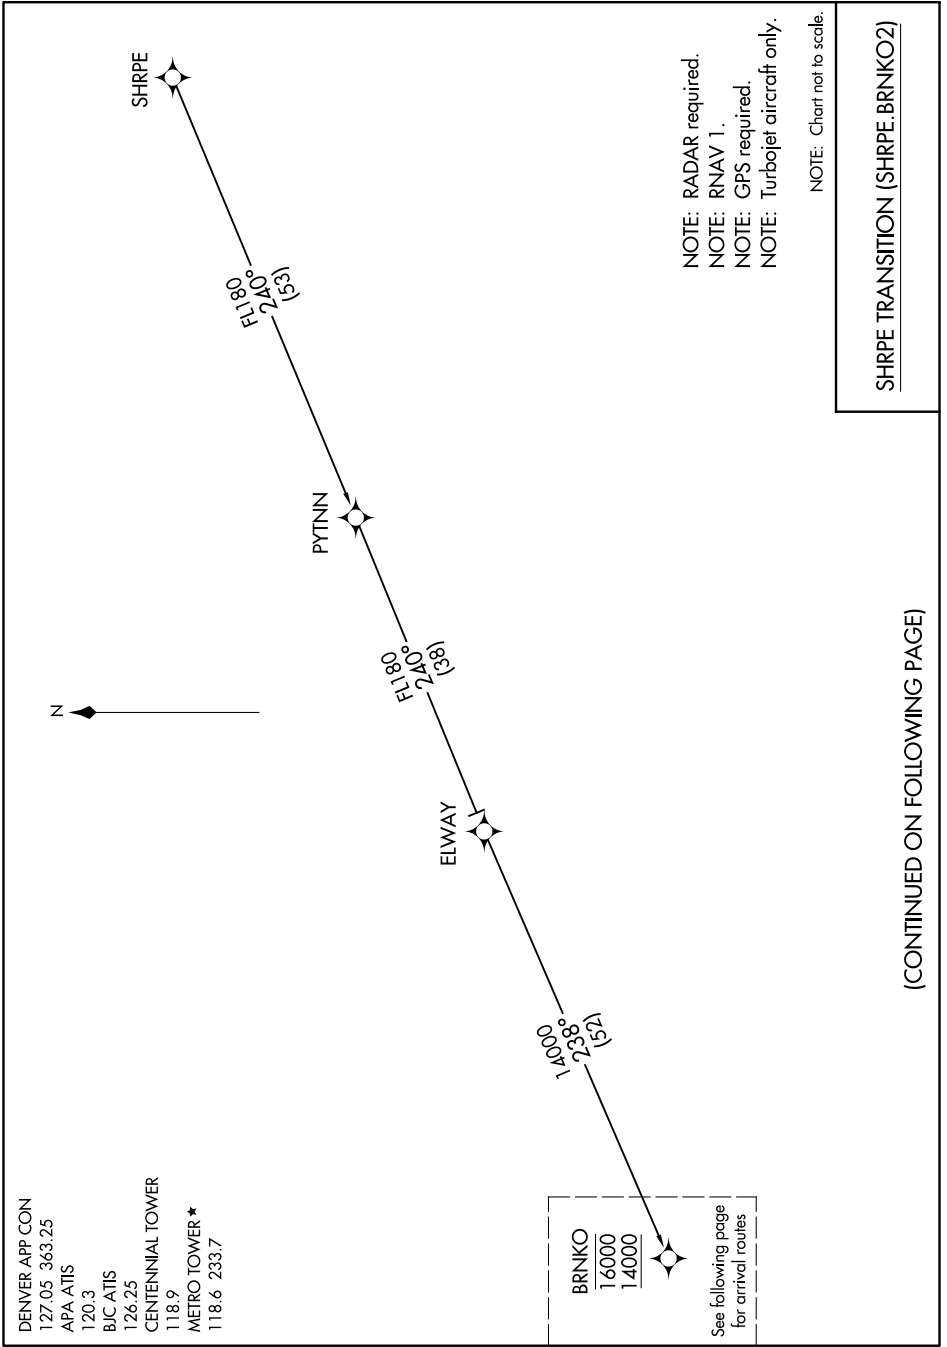

BRNKO TWO ARRIVAL (RNAV) Transition Routes

DENVER, COLORADO

SW-1, 19 MAY 2022 to 16 JUN 2022

- DENVER APP CON
127.05 363.25
- APA ATIS
120.3
- BJC ATIS
126.25
- CENTENNIAL TOWER
118.9
- METRO TOWER ★
118.6 233.7

BRNKO
16000
14000

See following page
for arrival routes

- NOTE: RADAR required.
- NOTE: RNAV 1.
- NOTE: GPS required.
- NOTE: Turboplet aircraft only.

NOTE: Chart not to scale.

SHRPE TRANSITION (SHRPE.BRNKO2)

(CONTINUED ON FOLLOWING PAGE)

SW-1, 19 MAY 2022 to 16 JUN 2022

BRNKO TWO ARRIVAL (RNAV) Transition Routes

DENVER, COLORADO