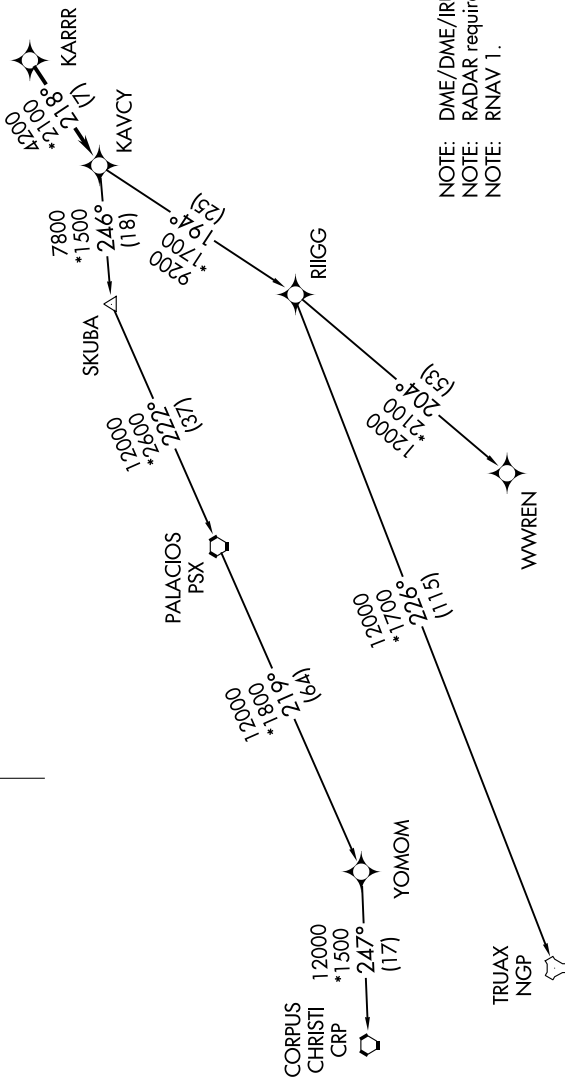

# KARR SIX DEPARTURE (RNAV)

**TOP ALTITUDE:  
ASSIGNED BY ATC**

SC-5, 19 MAY 2022 to 16 JUN 2022

CTAF  
122.8  
HOUSTON DEP CON  
134.45 284.0

### TAKEOFF MINIMUMS

Rwys 14, 32:  
Standard with minimum climb of 500' per NM to 540.

NOTE: DME/DME/IRU or GPS required.  
NOTE: RADAR required.  
NOTE: RNAV 1.

NOTE: Chart not to scale.

(NARRATIVE ON FOLLOWING PAGE)

SC-5, 19 MAY 2022 to 16 JUN 2022