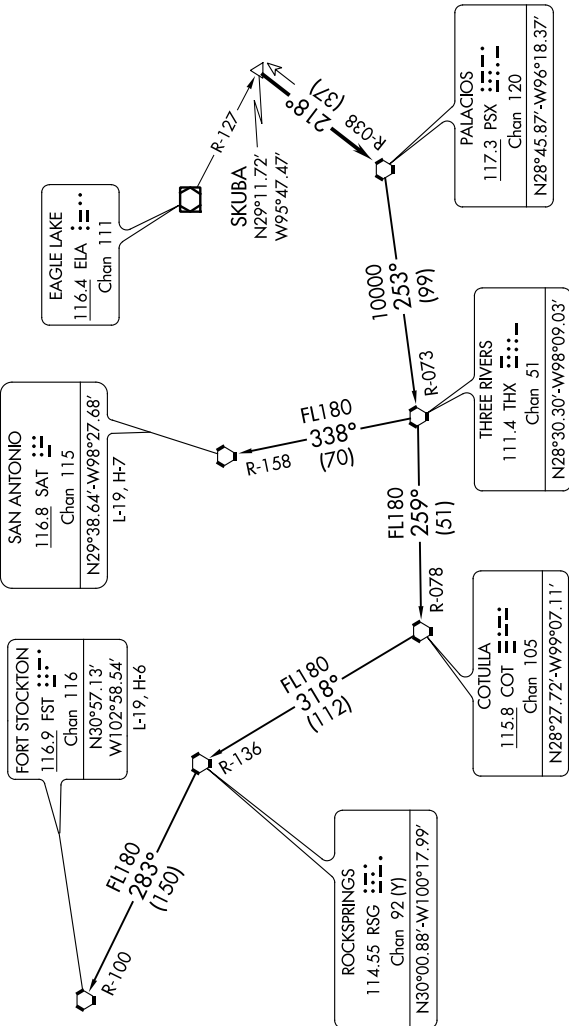

PALACIOS TWO DEPARTURE

SC-5, 19 MAY 2022 to 16 JUN 2022

**TOP ALTITUDE:
ASSIGNED BY ATC**

TAKEOFF MINIMUMS

Rwy 14: 300'-1 or standard with a minimum climb of 420' per NM to 300.
Rwy 32: Standard.

CTAF
122.8
HOUSTON DEP CON
134.45 284.0

NOTE: RADAR required.
NOTE: Chart not to scale.

(NARRATIVE ON FOLLOWING PAGE)

SC-5, 19 MAY 2022 to 16 JUN 2022

PALACIOS TWO DEPARTURE