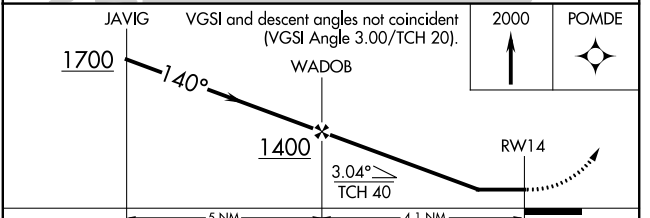

APP CRS	Rwy Idg	3320
140°	TDZE	34
	Apt Elev	34

RNAV (GPS) RWY 14

BAYTOWN (HPY)

RNP APCH.	MISSED APPROACH: Climb to 2000 direct to POMDE and hold.
▼ Circling NA at night. Rwy 14 helicopter visibility reduction below 1 SM NA. Obtain local altimeter setting on CTAF; when not received, use William P Hobby altimeter setting and increase all MDA 60 feet. ▲ NA	

HOUSTON APP CON 134.45 281.4	UNICOM 122.8 (CTAF) 0

CATEGORY	A	B	C	D
LNAV MDA	500-1	466 (500-1)		NA
CIRCLING	500-1 466 (500-1)	560-1 526 (600-1)		NA

SC-5, 19 MAY 2022 to 16 JUN 2022

SC-5, 19 MAY 2022 to 16 JUN 2022