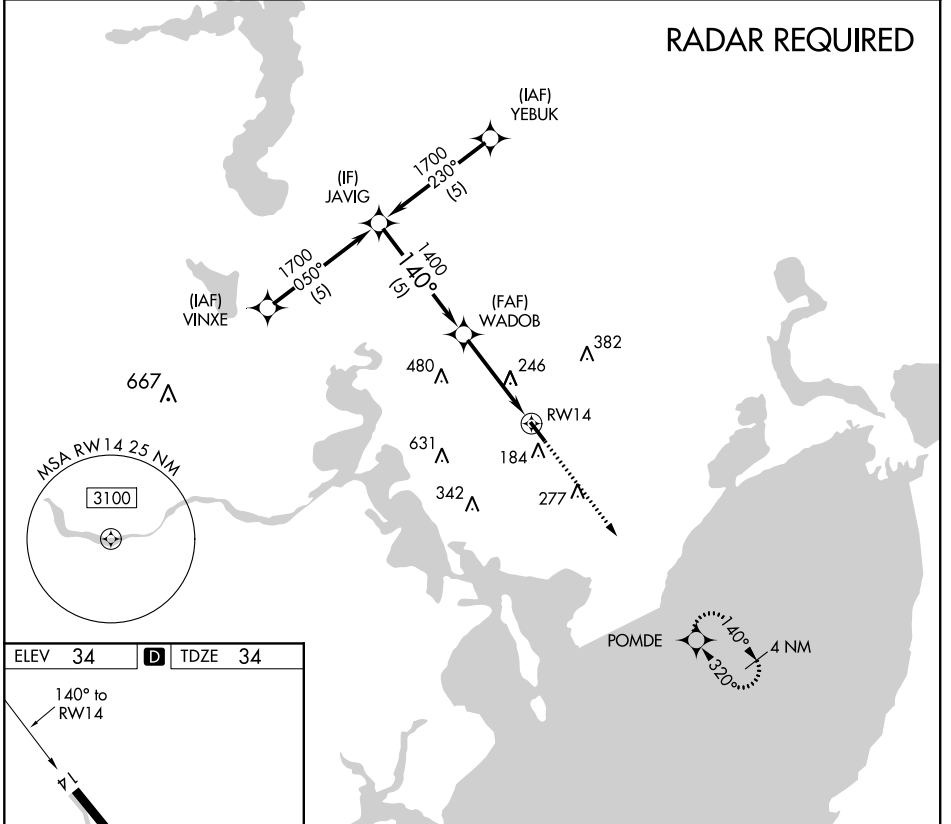

APP CRS	Rwy Idg	3320
140°	TDZE	34
	Apt Elev	34

RNAV (GPS) RWY 14

BAYTOWN (HPY)

RNP APCH.	MISSED APPROACH: Climb to 2000 direct to POMDE and hold.
<p>▼ Circling NA at night. Rwy 14 helicopter visibility reduction below 1 SM NA. Obtain local altimeter setting on CTAF; when not received, use William P Hobby altimeter setting and increase all MDA 60 feet.</p> <p>▲ NA</p>	

HOUSTON APP CON 134.45 281.4	UNICOM 122.8 (CTAF) 0
--	---------------------------------

CATEGORY	A	B	C	D
LNAV MDA	500-1	466 (500-1)		NA
CIRCLING	500-1 466 (500-1)	560-1 526 (600-1)		NA

SC-5, 19 MAY 2022 to 16 JUN 2022

SC-5, 19 MAY 2022 to 16 JUN 2022