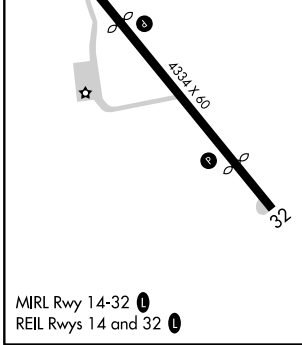

APP CRS	Rwy Idg	3320
140°	TDZE	34
	Apt Elev	34

RNAV (GPS) RWY 14

BAYTOWN (HPY)

RNP APCH.	MISSED APPROACH: Climb to 2000 direct to POMDE and hold.
▼ Circling NA at night. Rwy 14 helicopter visibility reduction below 1 SM NA. Obtain local altimeter setting on CTAF; when not received, use William P Hobby altimeter setting and increase all MDA 60 feet. ▲ NA	

HOUSTON APP CON 134.45 281.4	UNICOM 122.8 (CTAF) 0

CATEGORY	A	B	C	D
LNAV MDA	500-1	466 (500-1)		NA
CIRCLING	500-1 466 (500-1)	560-1 526 (600-1)		NA

SC-5, 19 MAY 2022 to 16 JUN 2022

SC-5, 19 MAY 2022 to 16 JUN 2022